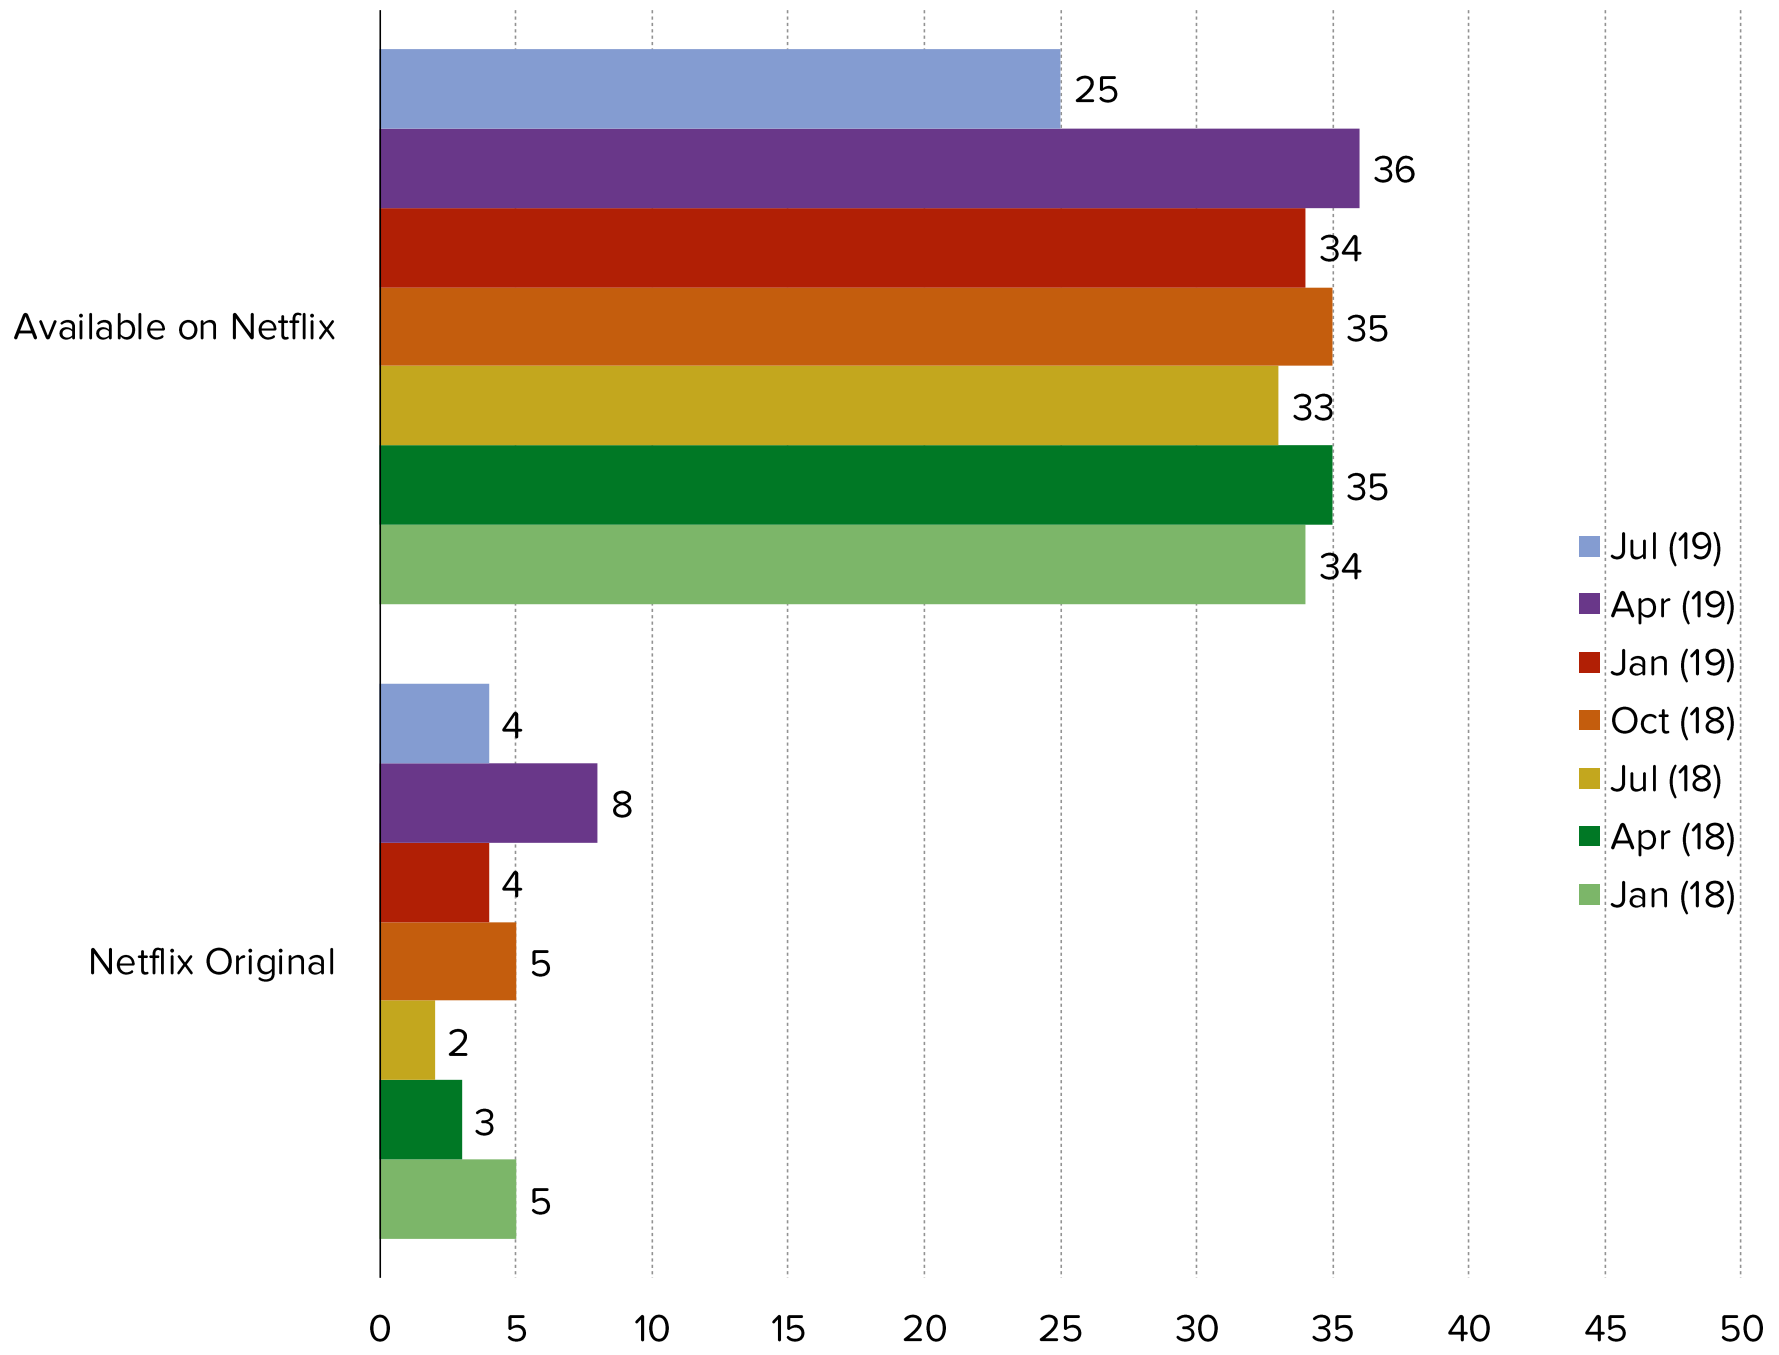

Favorite Shows (Fill-In)

Raw Data >> The chart below tracks the number of titles in the top 50 (from the prior page) that are a) available on Netflix and b) that are Netflix originals.

Available on Netflix: Number Out of Top 50

Favorite Things To Watch On Netflix (Fill-In)

Raw Data >> The data below shoes the percentage of Netflix subscribers who mentioned each of the following as their favorite thing to watch on Netflix at the moment. We display the top 50 in the tables below and note the network and if it is an original.