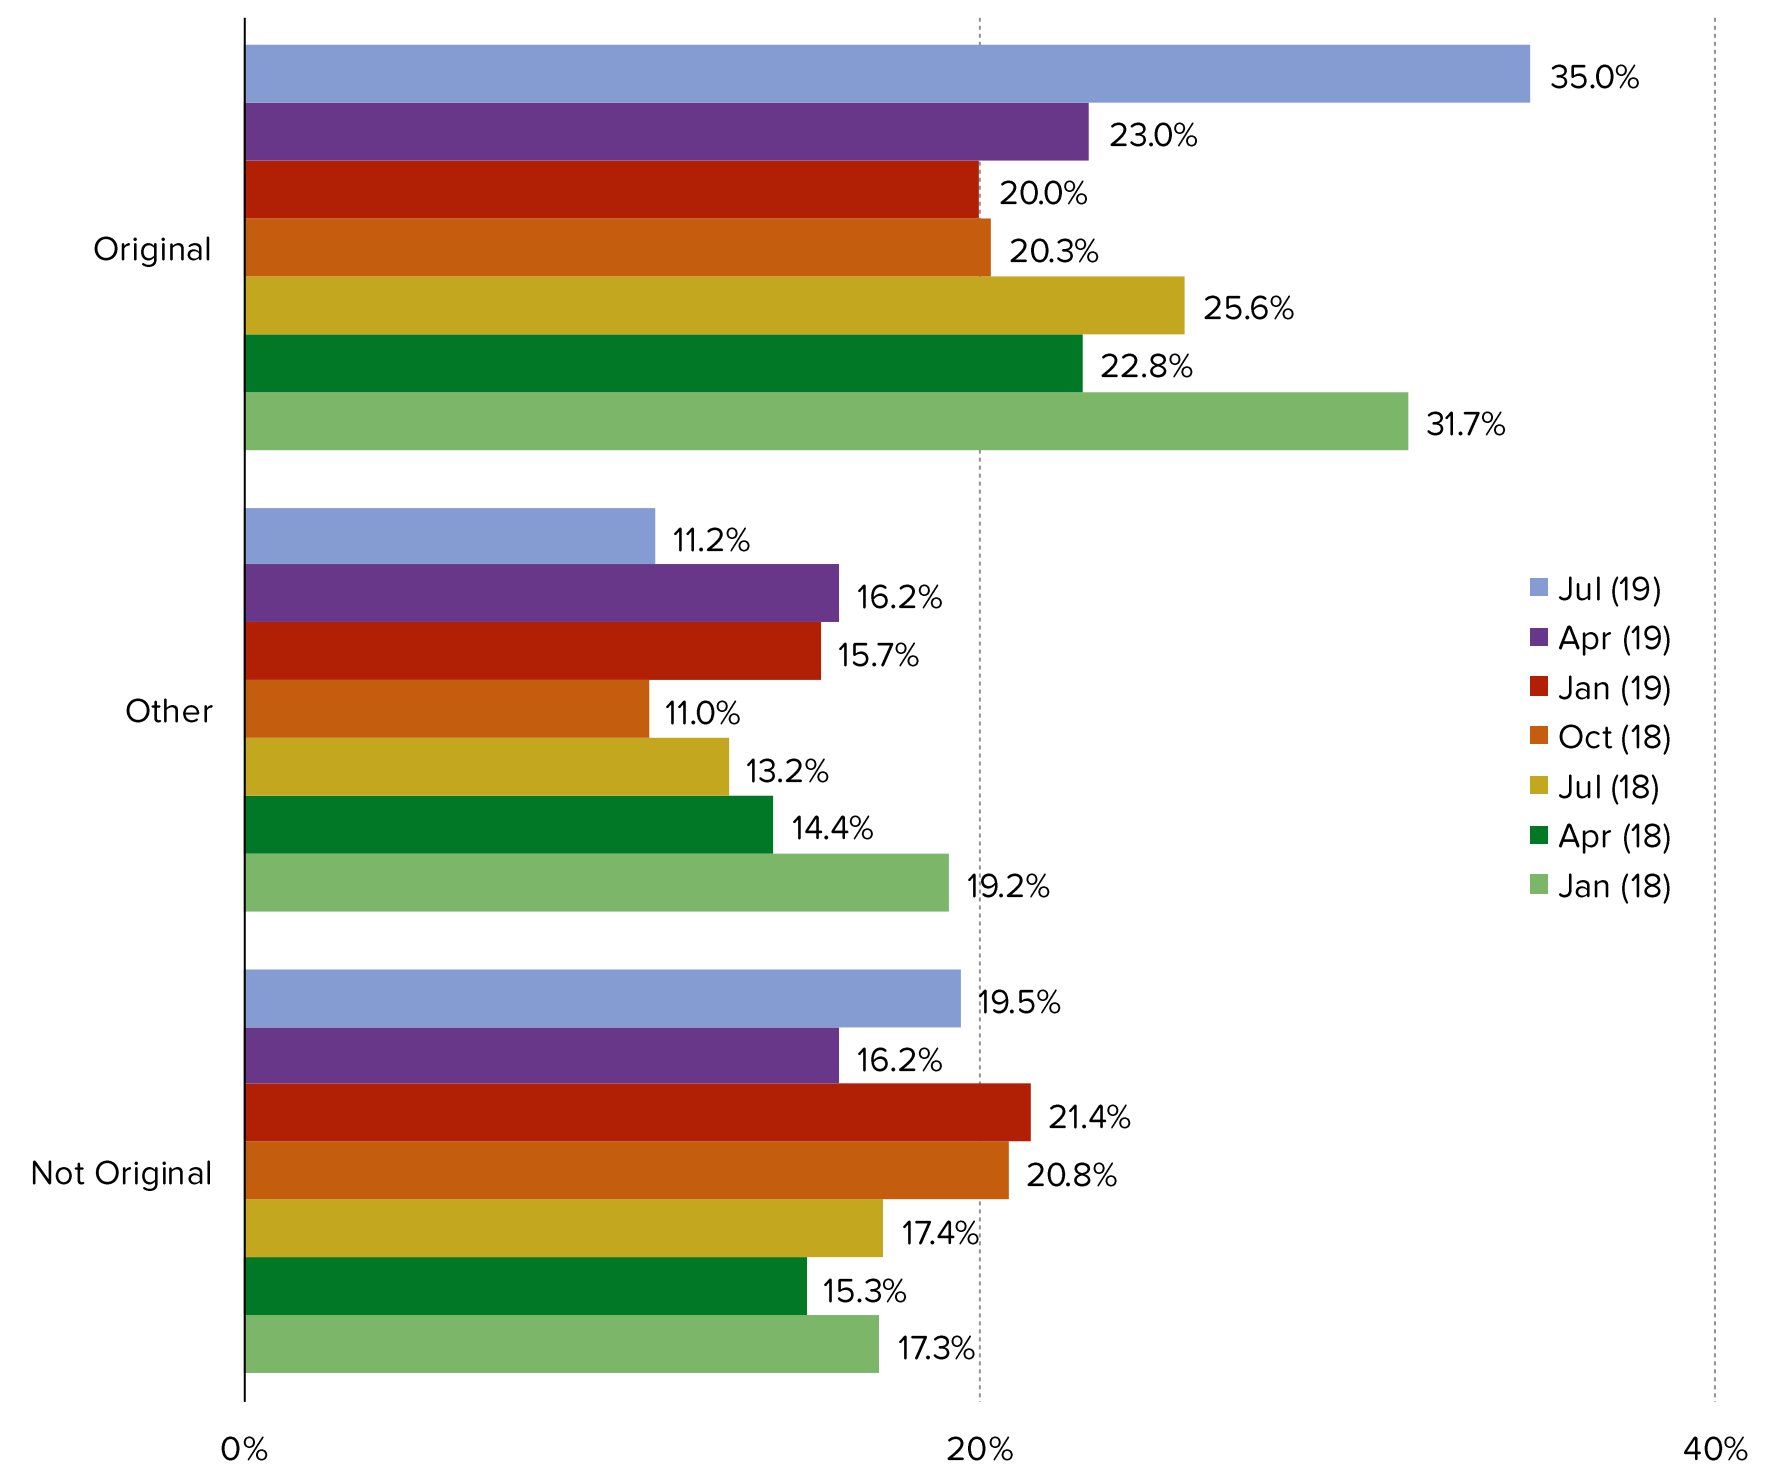

Originals: Aggregate % Among Top 50

*Note: The percentages in this chart do not add up to 100% because it is the aggregate percentage only among the top 50 titles in the list and do not include the percentages of those that fell below the 50th.