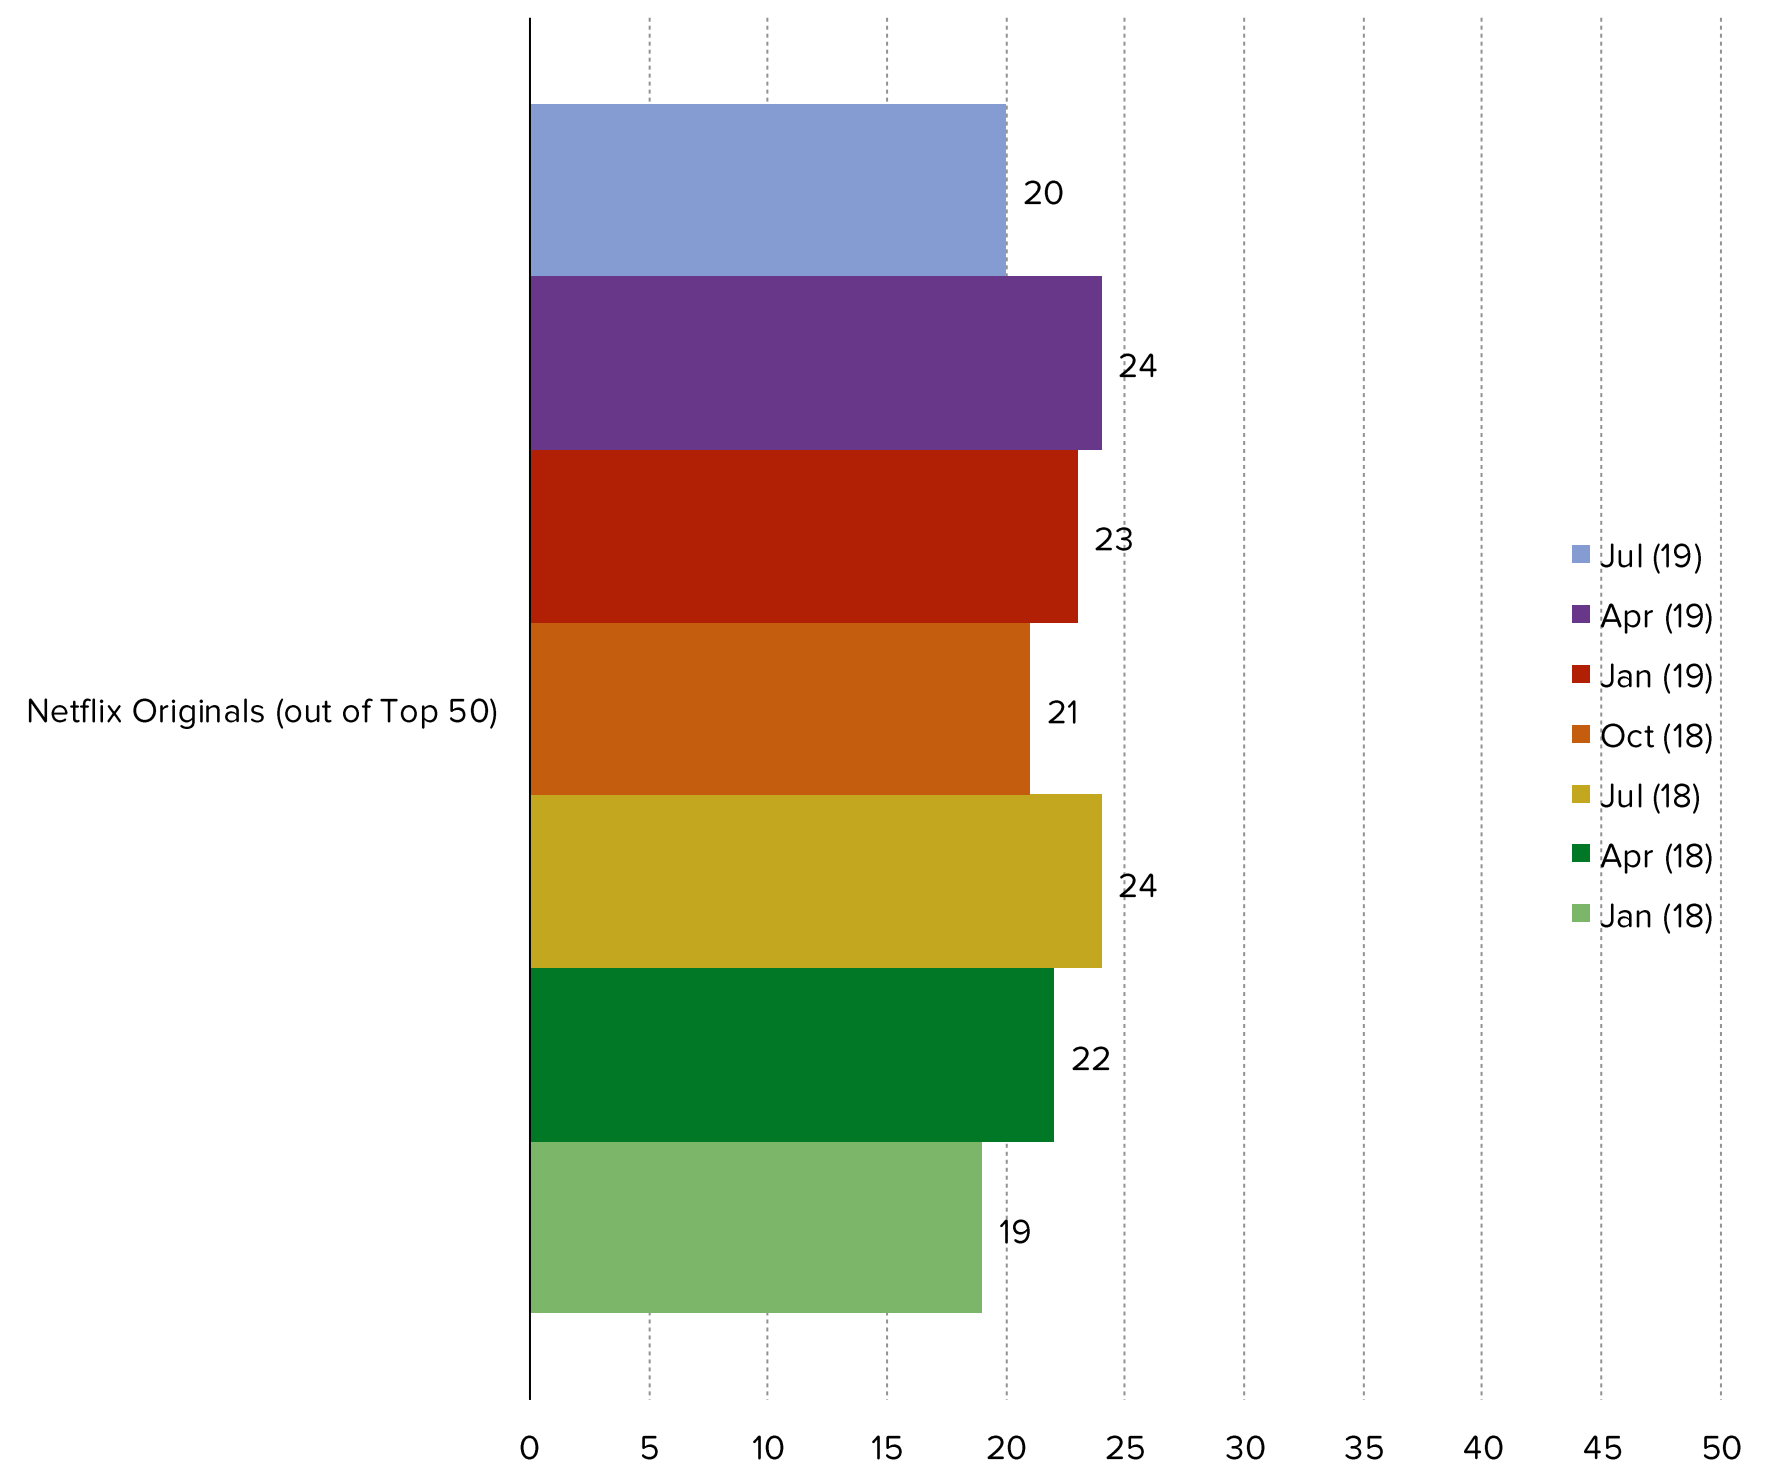

Favorite Things To Watch On Netflix (Fill-In)

Raw Data >> The chart below tracks the number of titles in the top 50 (from the prior page) that are Netflix originals.

Originals: Number Out of Top 50