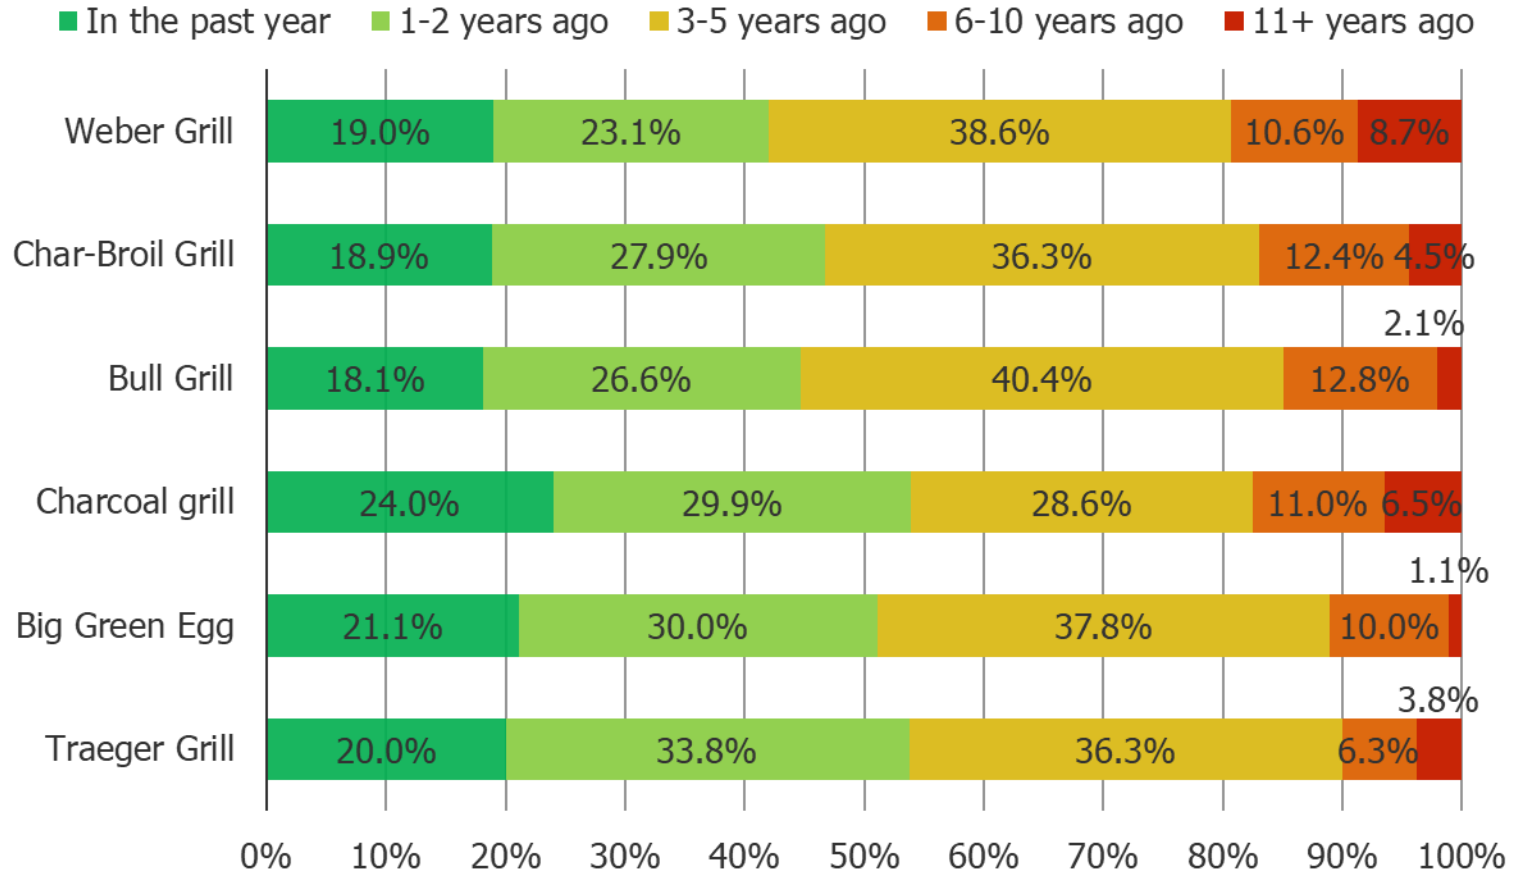

When did you get this item?

Posed to respondents who said they own each of the following.

	N =
Traeger Grill	80
Big Green Egg	90
Charcoal grill	154
Bull Grill	94
Char-Broil Grill	201
Weber Grill	321