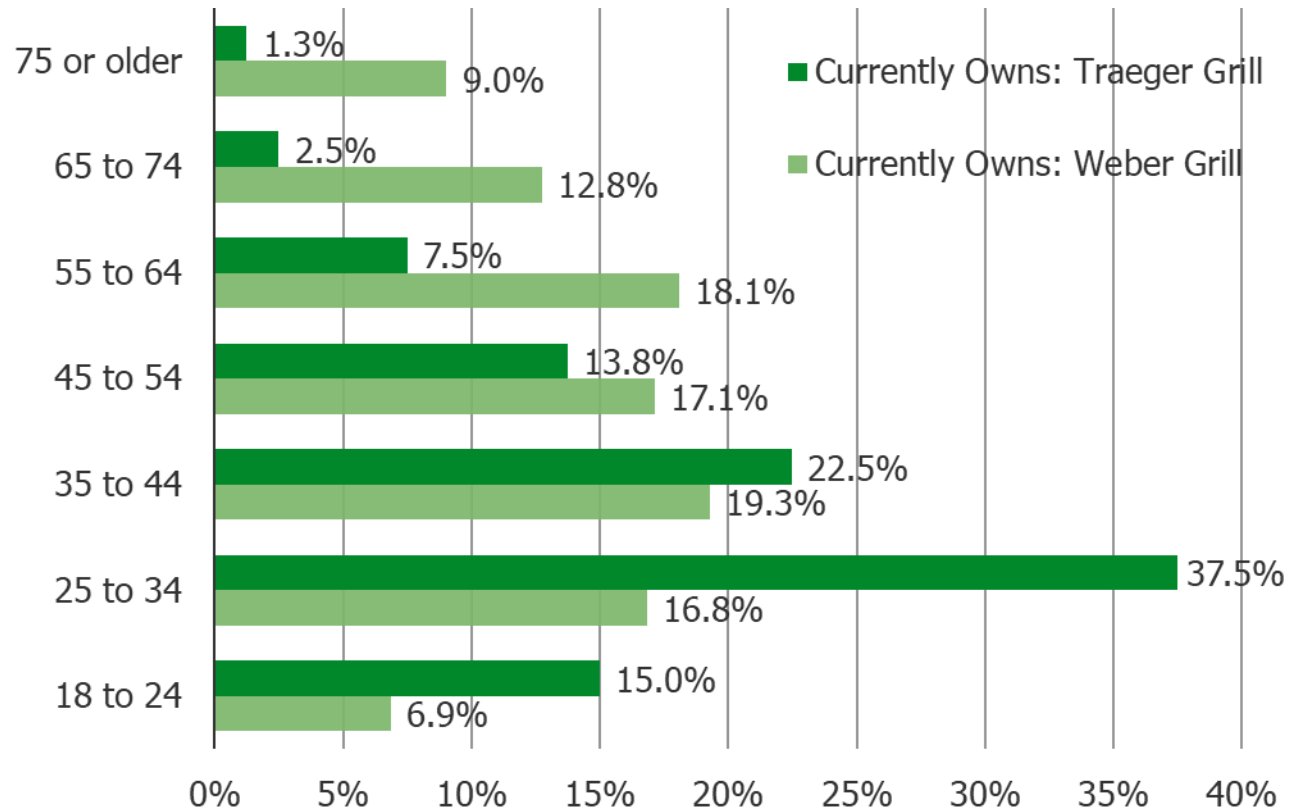

**Do you have any interest in getting one of these in the future:**

Posed to respondents who do not currently own the following products:

Weighted Average Guide:

- 0, No interest at all = 1
- 1 = 2
- 2 = 3
- 3 = 4
- 4 = 5
- 5 = 6
- 6 = 7
- 7 = 8
- 8 = 9
- 9 = 10
- 10, Very interested = 11

	N =
Bull Grill	1158
Big Green Egg	1162
Traeger Grill	1172
Char-Broil Grill	1051
Weber Grill	931

### Demographics: Age

Currently Owns Each of the Following: