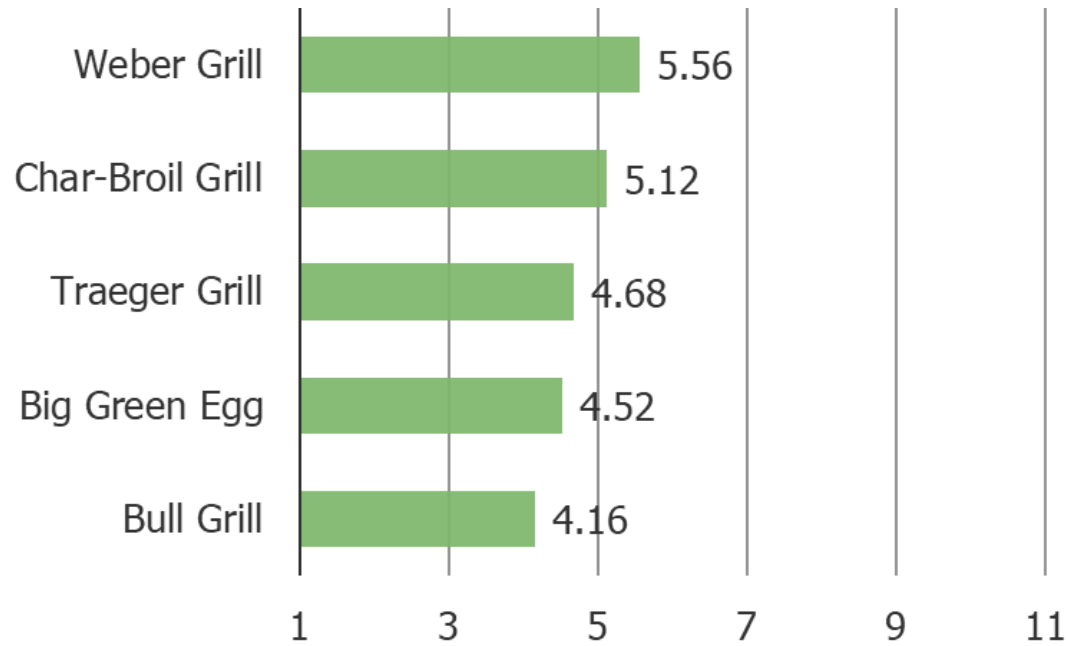

### How likely are you to recommend the following to a friend or colleague?

Posed to respondents who said they own each of the following.

	N =
Traeger Grill	80
Big Green Egg	90
Charcoal grill	154
Bull Grill	94
Char-Broil Grill	201
Weber Grill	321

**Do you have any interest in getting one of these in the future:**

Posed to respondents who do not currently own the following products:

Weighted Average Guide:

- 0, No interest at all = 1
- 1 = 2
- 2 = 3
- 3 = 4
- 4 = 5
- 5 = 6
- 6 = 7
- 7 = 8
- 8 = 9
- 9 = 10
- 10, Very interested = 11