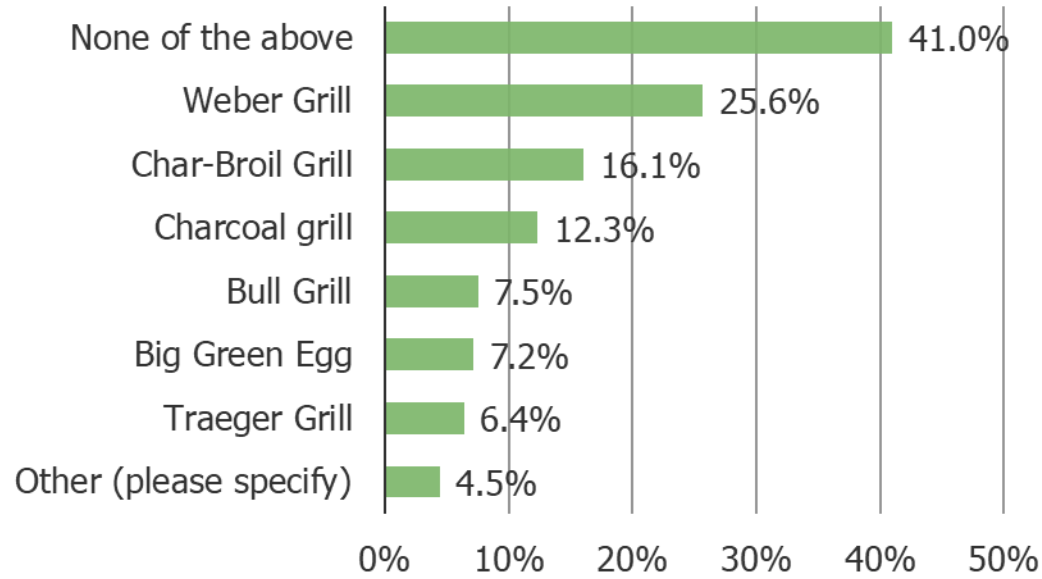

Do you own any of the following? Select ALL that apply

Posed to all respondents.

N=1252