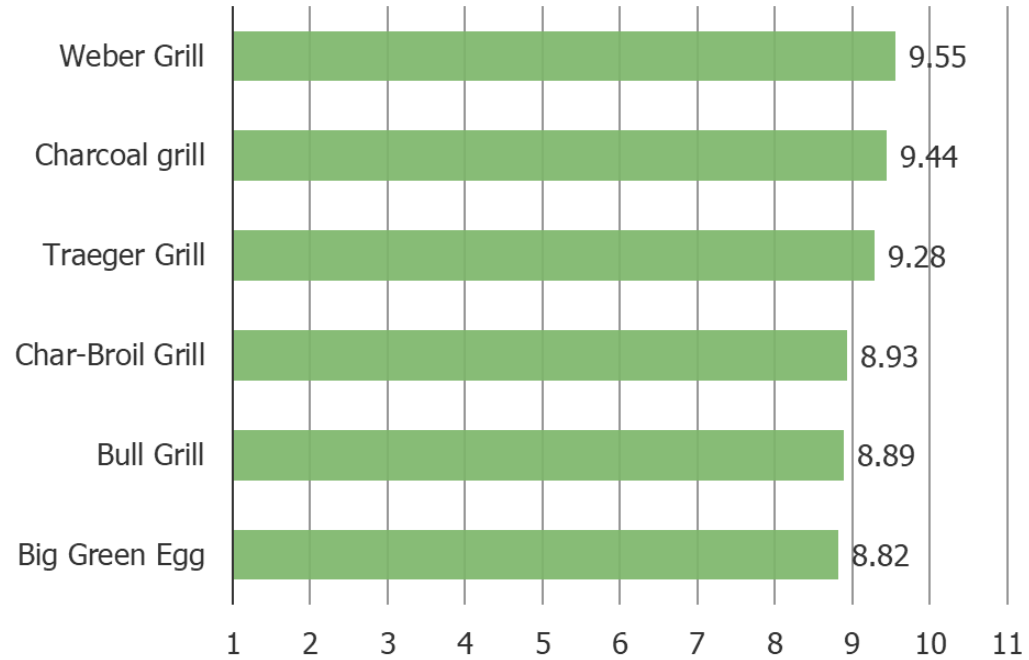

### When did you get this item?

Posed to respondents who said they own each of the following.

	N =
Traeger Grill	80
Big Green Egg	90
Charcoal grill	154
Bull Grill	94
Char-Broil Grill	201
Weber Grill	321

### How satisfied are you with your grill from the following?

Posed to respondents who said they own each of the following.

Weighted Average Guide:

- 0, Not at all satisfied = 1
- 1 = 2
- 2 = 3
- 3 = 4
- 4 = 5
- 5 = 6
- 6 = 7
- 7 = 8
- 8 = 9
- 9 = 10
- 10, Very satisfied = 11