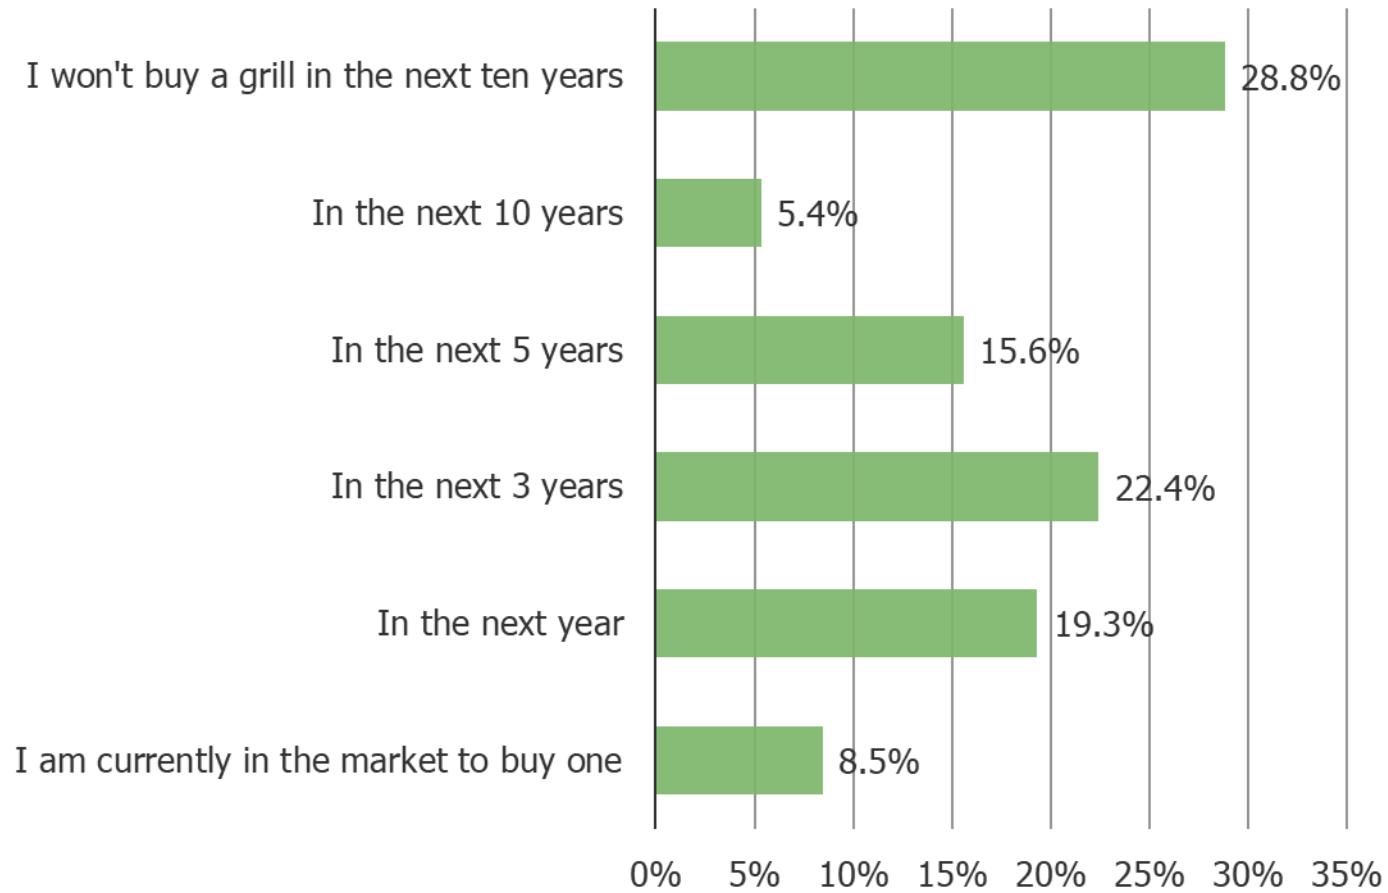

Will you buy a new grill/BBQ at any point in the future?

Posed to all respondents.

N=1252