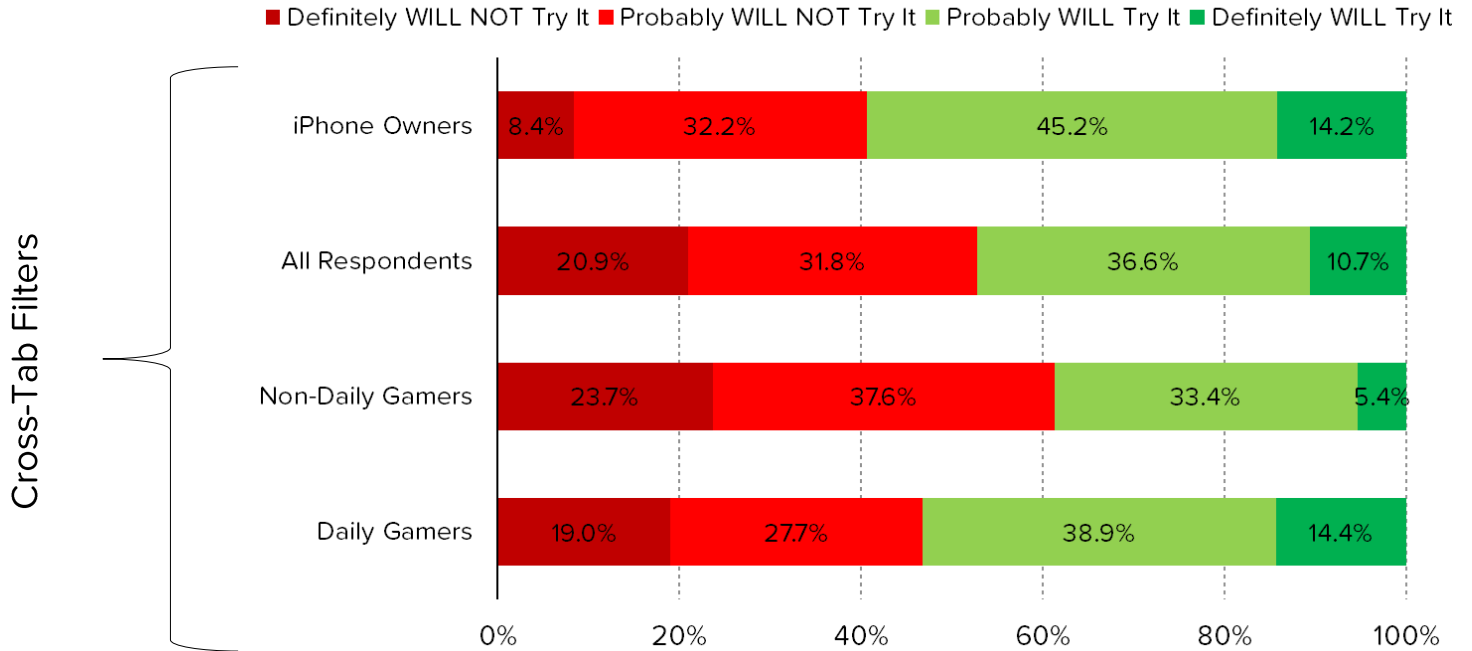

HOW MUCH INTEREST DO YOU HAVE IN TRYING OUT APPLE'S UPCOMING ARCADE VIDEO GAME SERVICE (DUE FOR RELEASE LATER THIS YEAR)?

This question was posed to the target audience.