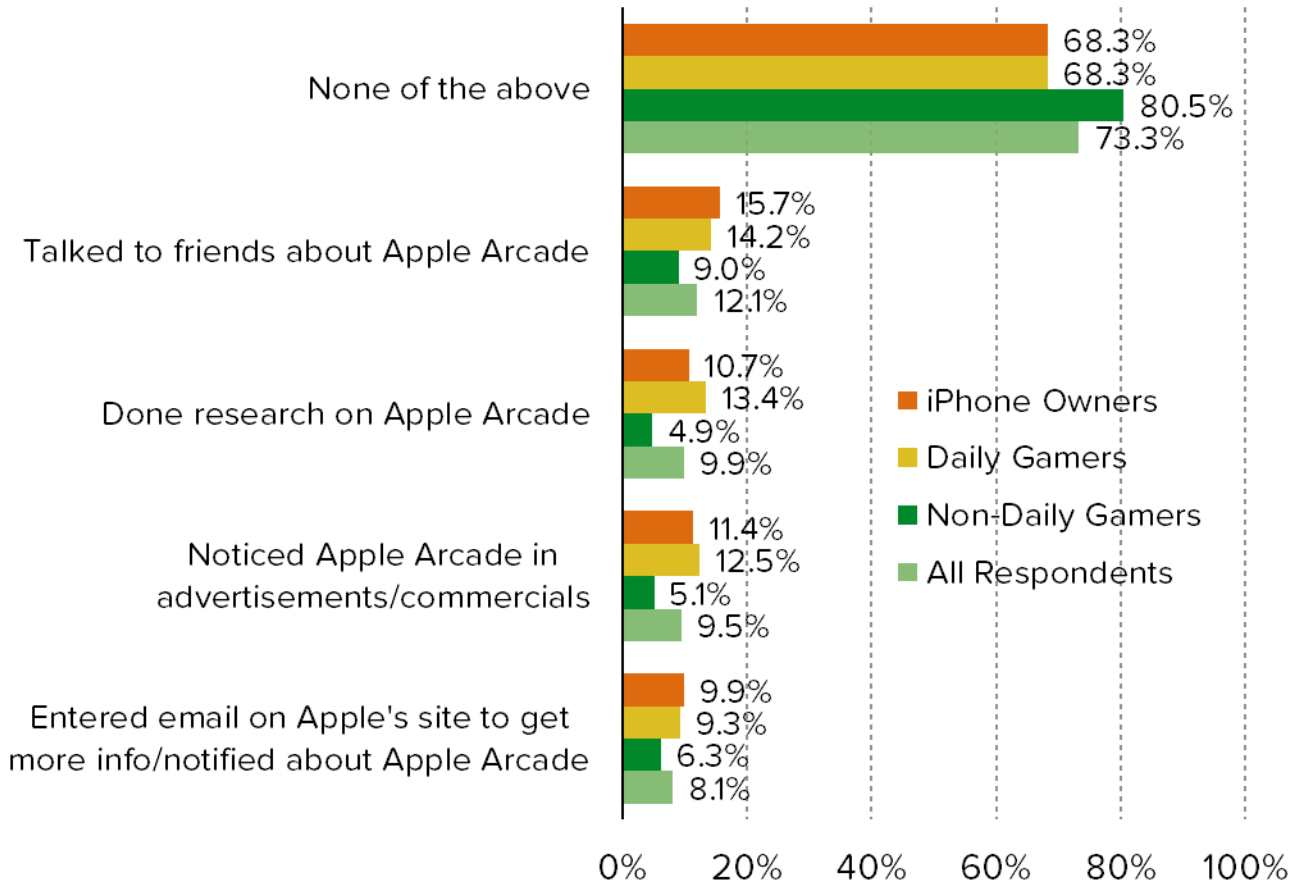

HAVE YOU DONE ANY OF THE FOLLOWING? (SELECT ALL THAT APPLY)

This question was posed to the target audience.