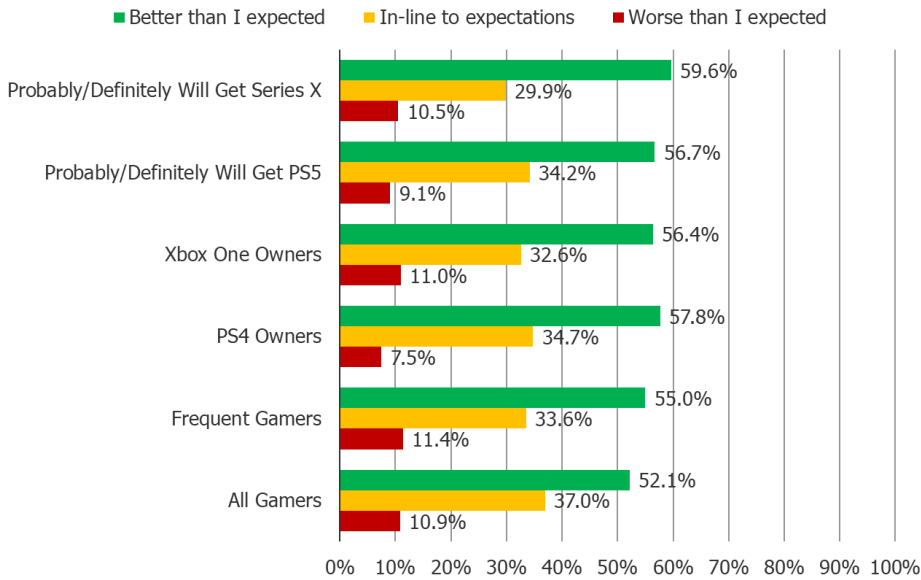

How do the recently announced specs and features compare to what you were expecting them to be?
Posed to video gamers who have familiarized themselves with the specs, with cross-tabs also displayed

PS5 Series X