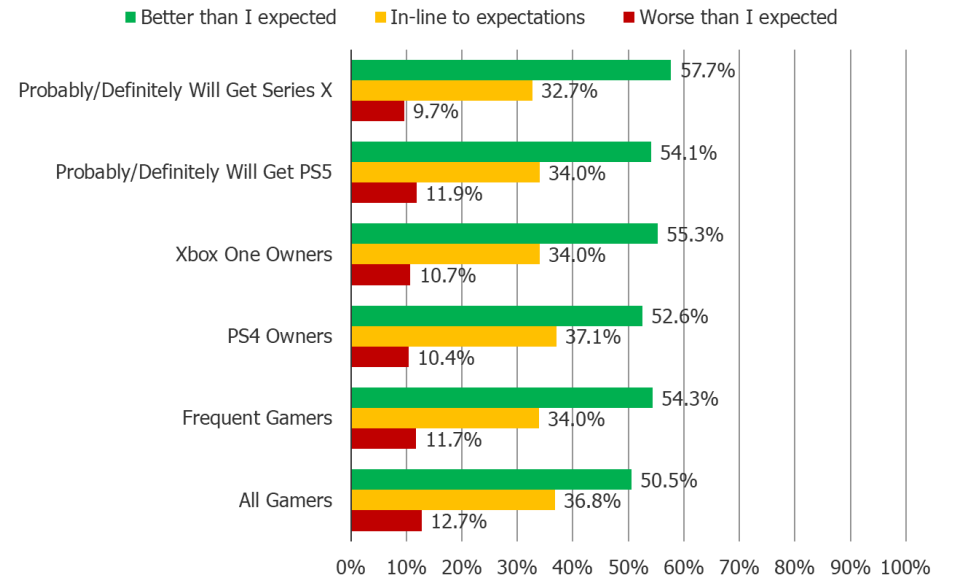

How do the recently announced specs and features compare to what you were expecting them to be?
Posed to video gamers who have familiarized themselves with the specs, with cross-tabs also displayed

PS5 Series X