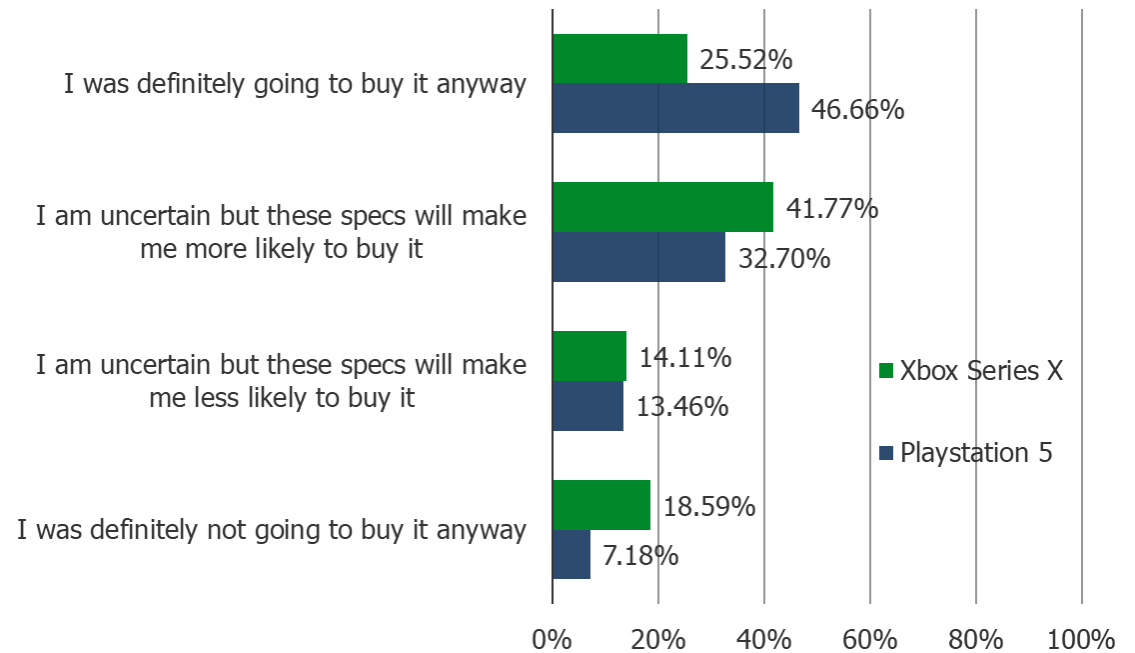

Do the specs pictured above change how likely you are to buy the console? (image below shown to respondents)

Posed to PS4 owners.

	Xbox Series X	PS5
Dimensions	15.1 x 15.1 x 30.1 cm	-
Weight	9.8 pounds	-
Color	Black	Black and White
CPU	3.8GHz Custom Zen 2	3.5GHz Custom Zen 2
GPU	12 TFLOPS 1.825GHz RDNA 2	10.28 TFLOPS 2.23GHz
Memory	GDDR6, 16GB	GDDR6, 16GB
Memory bandwidth	10GB at 560GBps, 6GB at 336GBps	448GBps
Storage	1TB custom NVME SSD	825GB SSD
Optical drive	4K Blu-ray	Yes
4K	Yes	Yes
HDR	Yes	-
Ports	HDMI x 2, USB 3.2 x 2, Ethernet, storage, power	Includes USB and NVME slot