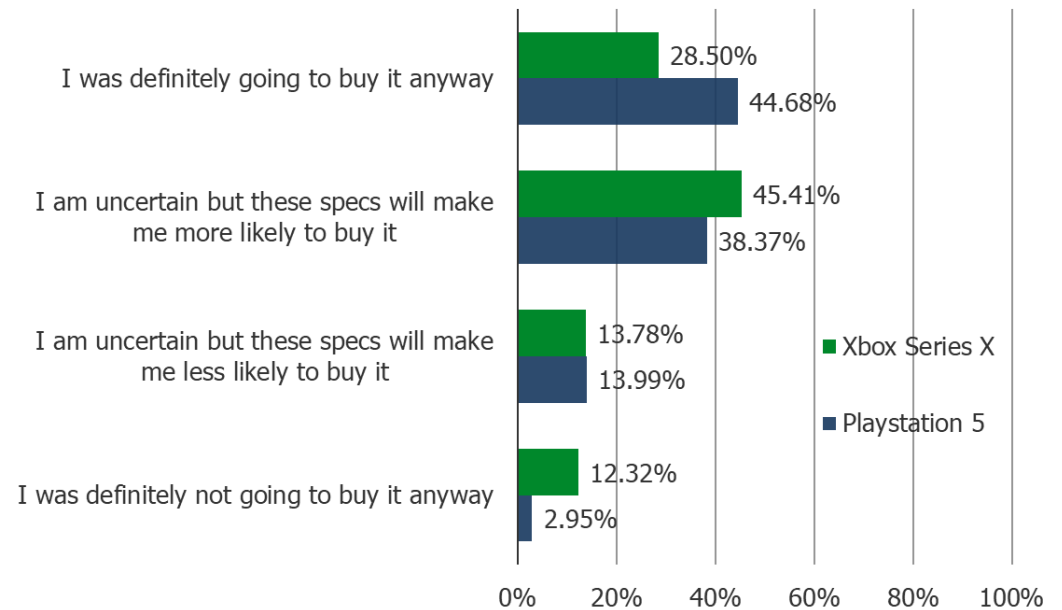

Do the specs pictured above change how likely you are to buy the console? (image below shown to respondents)

Posed to respondents who said they probably or definitely will buy the PS5

	Xbox Series X	PS5
Dimensions	15.1 x 15.1 x 30.1 cm	-
Weight	9.8 pounds	-
Color	Black	Black and White
CPU	3.8GHz Custom Zen 2	3.5GHz Custom Zen 2
GPU	12 TFLOPS 1.825GHz RDNA 2	10.28 TFLOPS 2.23GHz
Memory	GDDR6, 16GB	GDDR6, 16GB
Memory bandwidth	10GB at 560GBps, 6GB at 336GBps	448GBps
Storage	1TB custom NVME SSD	825GB SSD
Optical drive	4K Blu-ray	Yes
4K	Yes	Yes
HDR	Yes	-
Ports	HDMI x 2, USB 3.2 x 2, Ethernet, storage, power	Includes USB and NVME slot