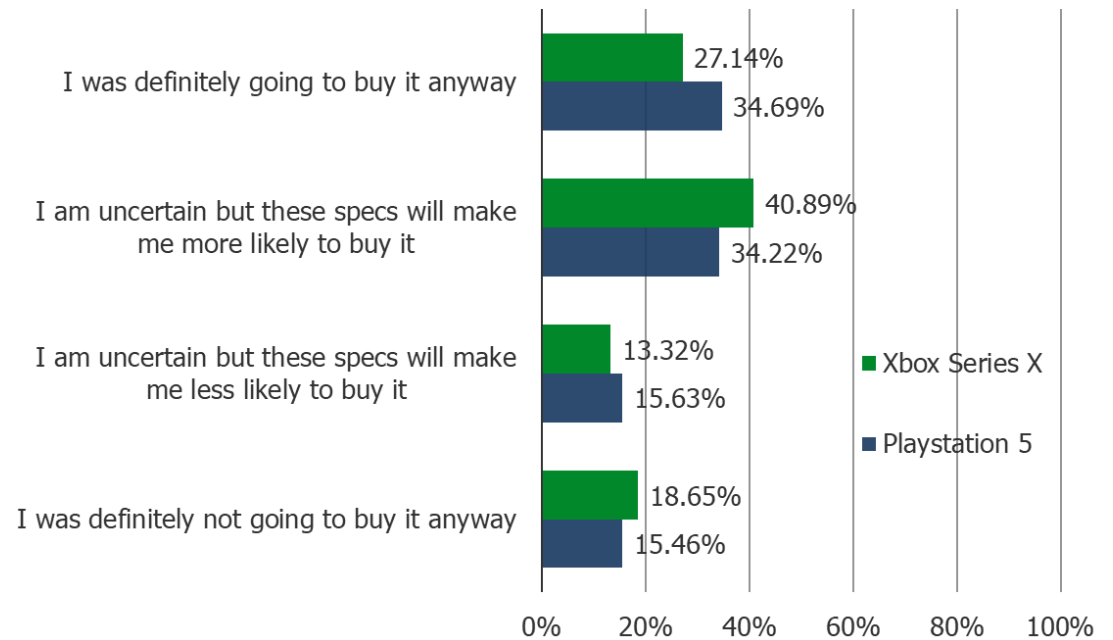

Do the specs pictured above change how likely you are to buy the console? (image below shown to respondents)

Posed to respondents who play video games often/very often

	Xbox Series X	PS5
Dimensions	15.1 x 15.1 x 30.1 cm	-
Weight	9.8 pounds	-
Color	Black	Black and White
CPU	3.8GHz Custom Zen 2	3.5GHz Custom Zen 2
GPU	12 TFLOPS 1.825GHz RDNA 2	10.28 TFLOPS 2.23GHz
Memory	GDDR6, 16GB	GDDR6, 16GB
Memory bandwidth	10GB at 560GBps, 6GB at 336GBps	448GBps
Storage	1TB custom NVME SSD	825GB SSD
Optical drive	4K Blu-ray	Yes
4K	Yes	Yes
HDR	Yes	-
Ports	HDMI x 2, USB 3.2 x 2, Ethernet, storage, power	Includes USB and NVME slot