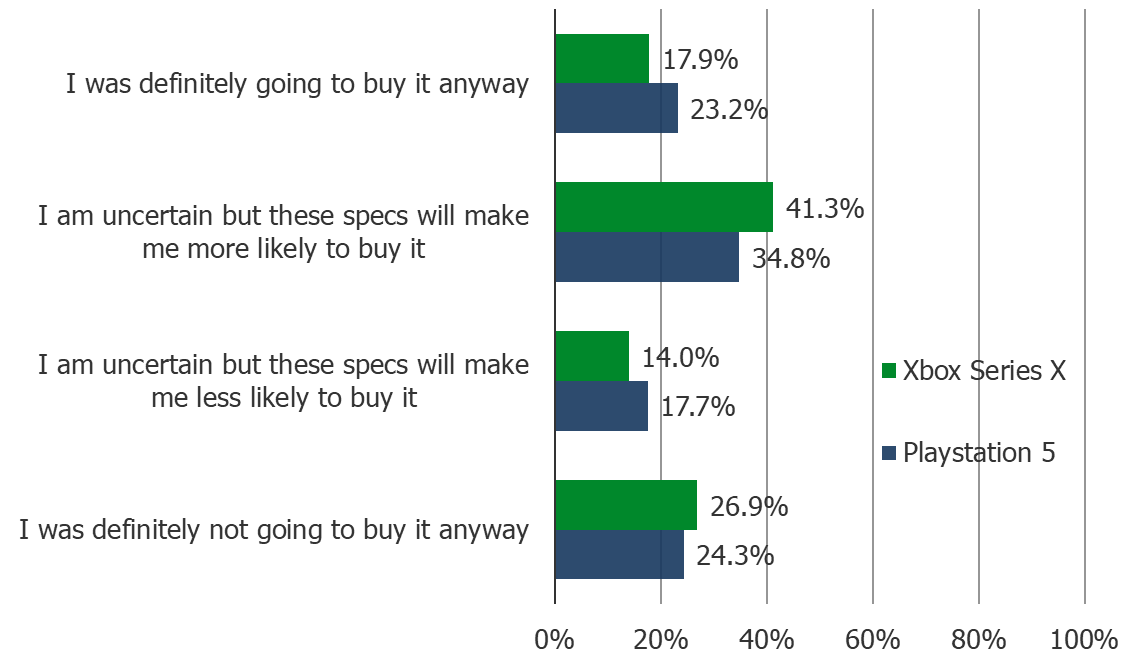

Do the specs pictured above change how likely you are to buy the console? (image below shown to respondents)

Posed to all video gamers

	Xbox Series X	PS5
Dimensions	15.1 x 15.1 x 30.1 cm	-
Weight	9.8 pounds	-
Color	Black	Black and White
CPU	3.8GHz Custom Zen 2	3.5GHz Custom Zen 2
GPU	12 TFLOPS 1.825GHz RDNA 2	10.28 TFLOPS 2.23GHz
Memory	GDDR6, 16GB	GDDR6, 16GB
Memory bandwidth	10GB at 560GBps, 6GB at 336GBps	448GBps
Storage	1TB custom NVME SSD	825GB SSD
Optical drive	4K Blu-ray	Yes
4K	Yes	Yes
HDR	Yes	-
Ports	HDMI x 2, USB 3.2 x 2, Ethernet, storage, power	Includes USB and NVME slot