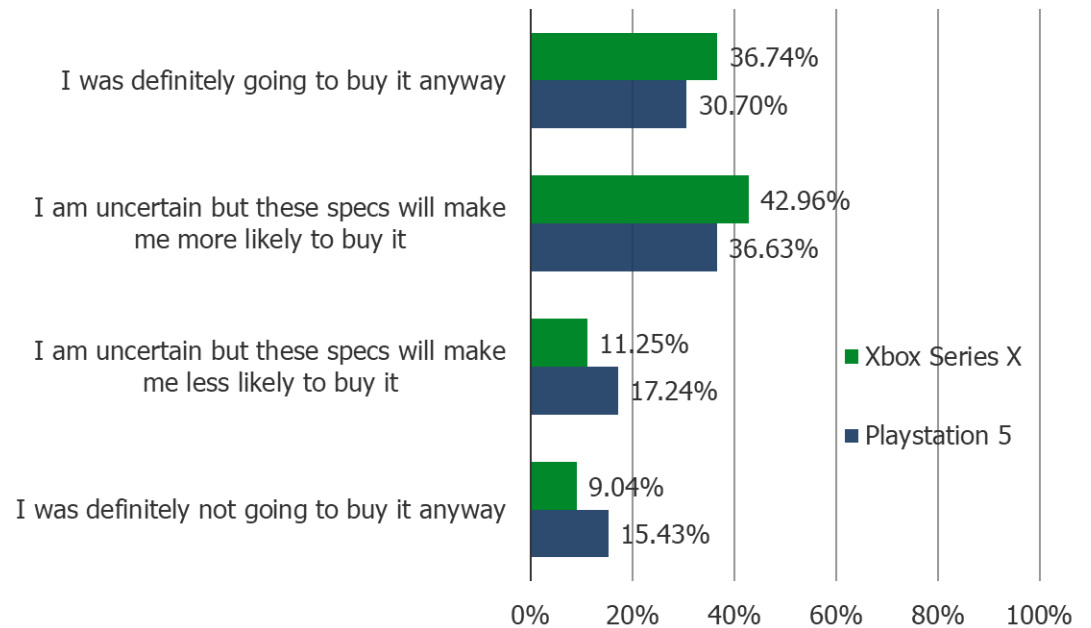

Do the specs pictured above change how likely you are to buy the console? (image below shown to respondents)

Posed to Xbox One Owners

	Xbox Series X	PS5
Dimensions	15.1 x 15.1 x 30.1 cm	-
Weight	9.8 pounds	-
Color	Black	Black and White
CPU	3.8GHz Custom Zen 2	3.5GHz Custom Zen 2
GPU	12 TFLOPS 1.825GHz RDNA 2	10.28 TFLOPS 2.23GHz
Memory	GDDR6, 16GB	GDDR6, 16GB
Memory bandwidth	10GB at 560GBps, 6GB at 336GBps	448GBps
Storage	1TB custom NVME SSD	825GB SSD
Optical drive	4K Blu-ray	Yes
4K	Yes	Yes
HDR	Yes	-
Ports	HDMI x 2, USB 3.2 x 2, Ethernet, storage, power	Includes USB and NVME slot