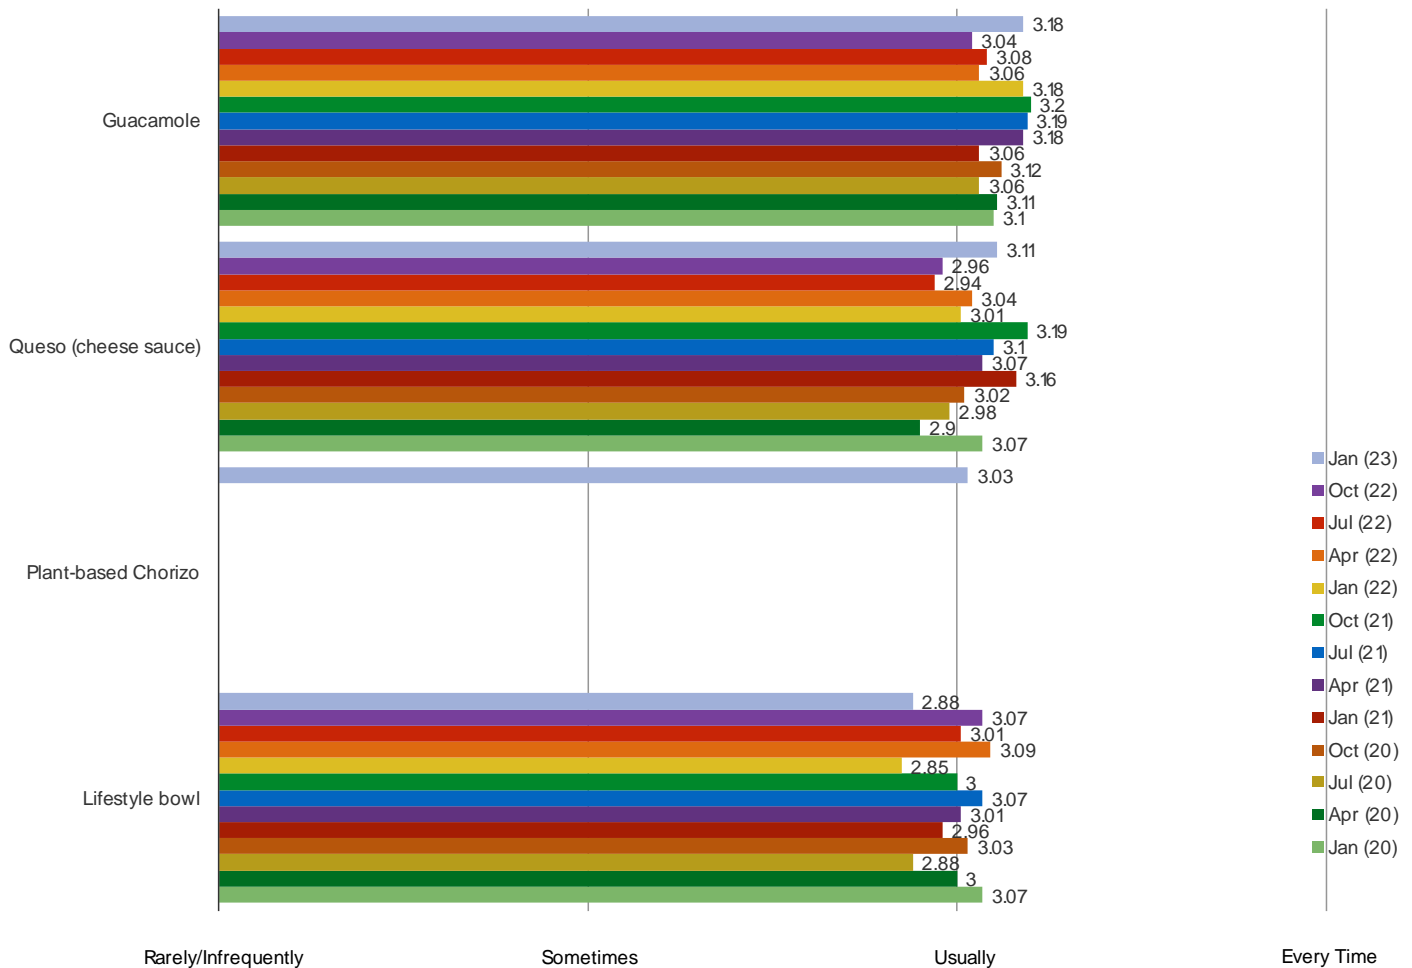

Posed to Chipotle customers who use it regularly or occasionally.

July 2022

April 2022

WHAT IS YOUR OPINION OF...

Posed to Chipotle customers who have eaten these items.

HOW OFTEN DO YOU ADD THIS TO YOUR ORDER WHEN YOU EAT CHIPOTLE?

Posed to Chipotle customers who have eaten these items.

HAVE YOU NOTICED ANY CHANGES TO MENU PRICES AT CHIPOTLE RECENTLY?

Posed to Chipotle customers who use it regularly or occasionally.