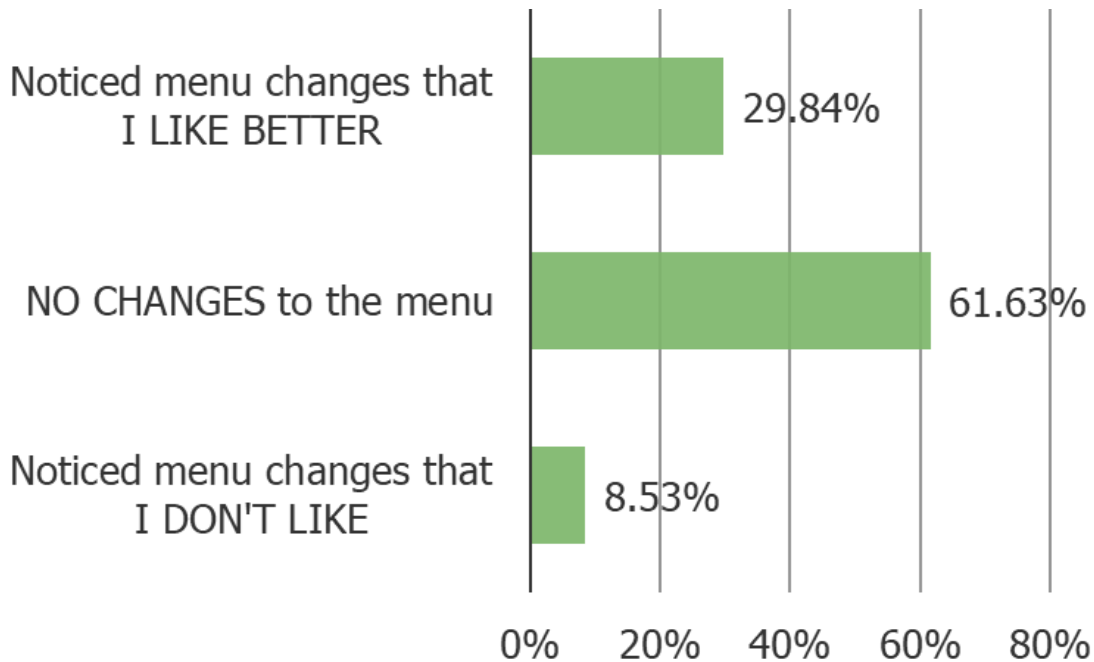

## CHIPOTLE: MENU ITEMS

HAVE YOU NOTICED ANY MENU CHANGES RECENTLY AT CHIPOTLE?

Posed to Chipotle customers who use it regularly or occasionally.

January 2023

October 2022

HAVE YOU NOTICED ANY MENU CHANGES RECENTLY AT CHIPOTLE?

Posed to Chipotle customers who use it regularly or occasionally.

July 2022

April 2022

WHAT IS YOUR OPINION OF...

Posed to Chipotle customers who have eaten these items.

HOW OFTEN DO YOU ADD THIS TO YOUR ORDER WHEN YOU EAT CHIPOTLE?