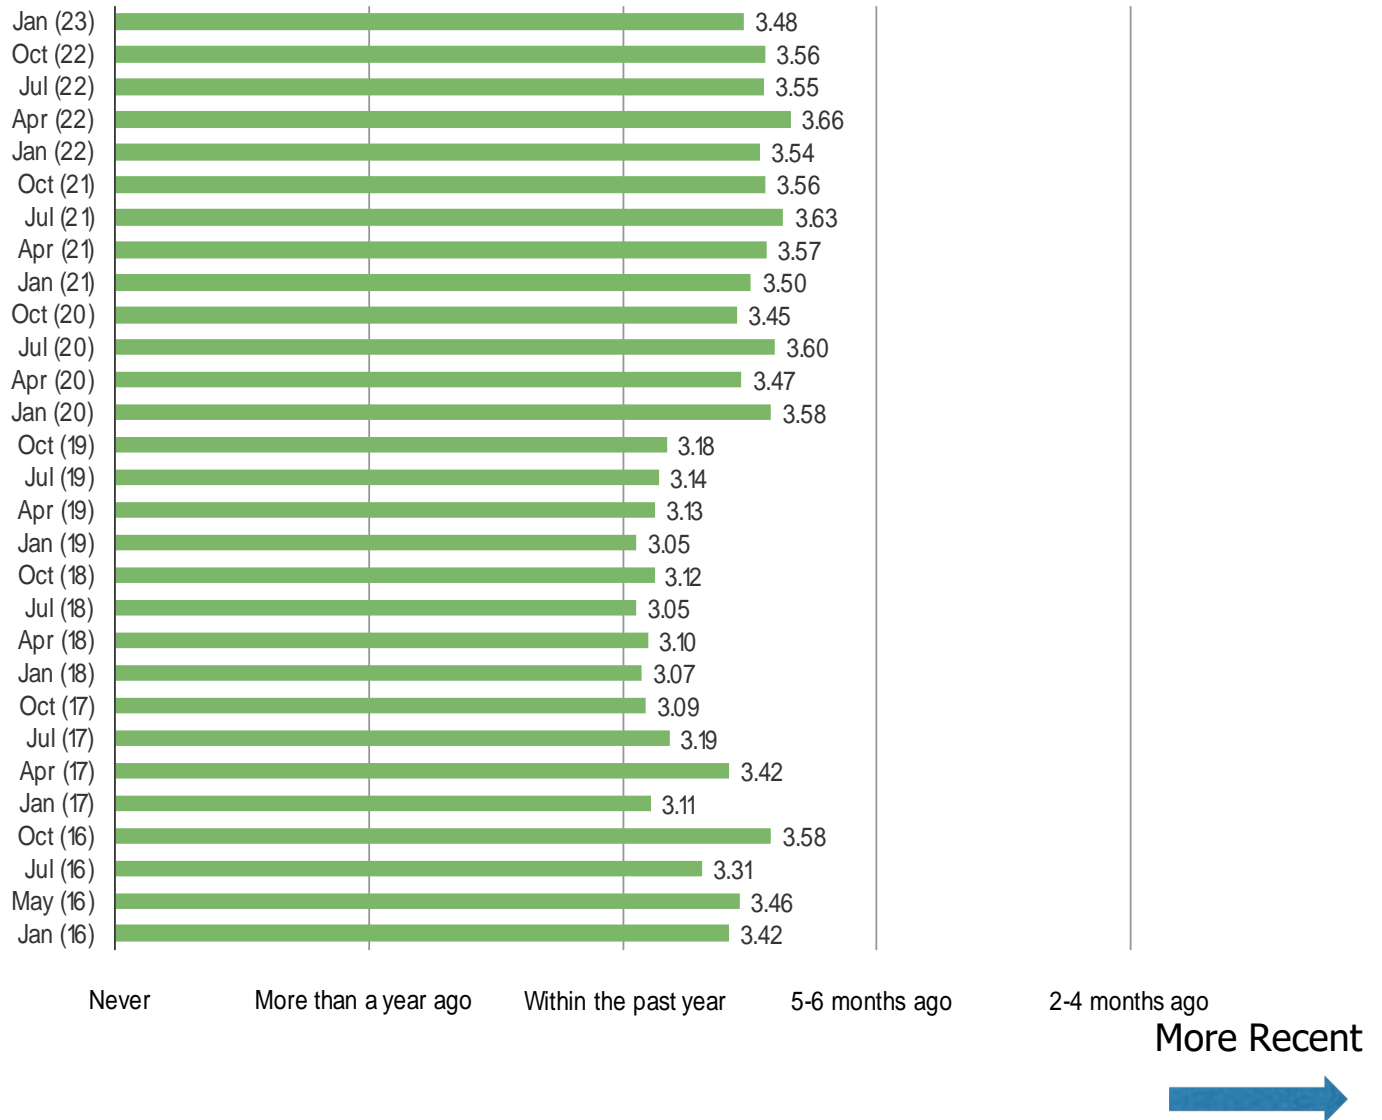

Posed to Chipotle customers who have eaten these items.

HAVE YOU NOTICED ANY CHANGES TO MENU PRICES AT CHIPOTLE RECENTLY?

Posed to Chipotle customers who use it regularly or occasionally.

# CHIPOTLE: TRAFFIC TRENDS AND ENGAGEMENT

WHEN IS THE LAST TIME YOU ATE CHIPOTLE?

Posed to all respondents.

WHEN IS THE LAST TIME YOU ATE CHIPOTLE? (WEIGHTED AVERAGE)

Posed to all respondents.

**DO YOU USE CHIPOTLE REGULARLY OR OCCASIONALLY FOR IN-RESTAURANT DINING OR TAKEOUT/DELIVERY?**

Posed to all respondents.

WHEN DO YOU THINK YOU WILL GET CHIPOTLE NEXT?

Posed to Chipotle customers that visited in the past year.

HAVE YOU CHANGED HOW OFTEN YOU TAKEOUT OR DINE HERE?

Posed to Chipotle customers who said they regularly or occasionally use Chipotle.