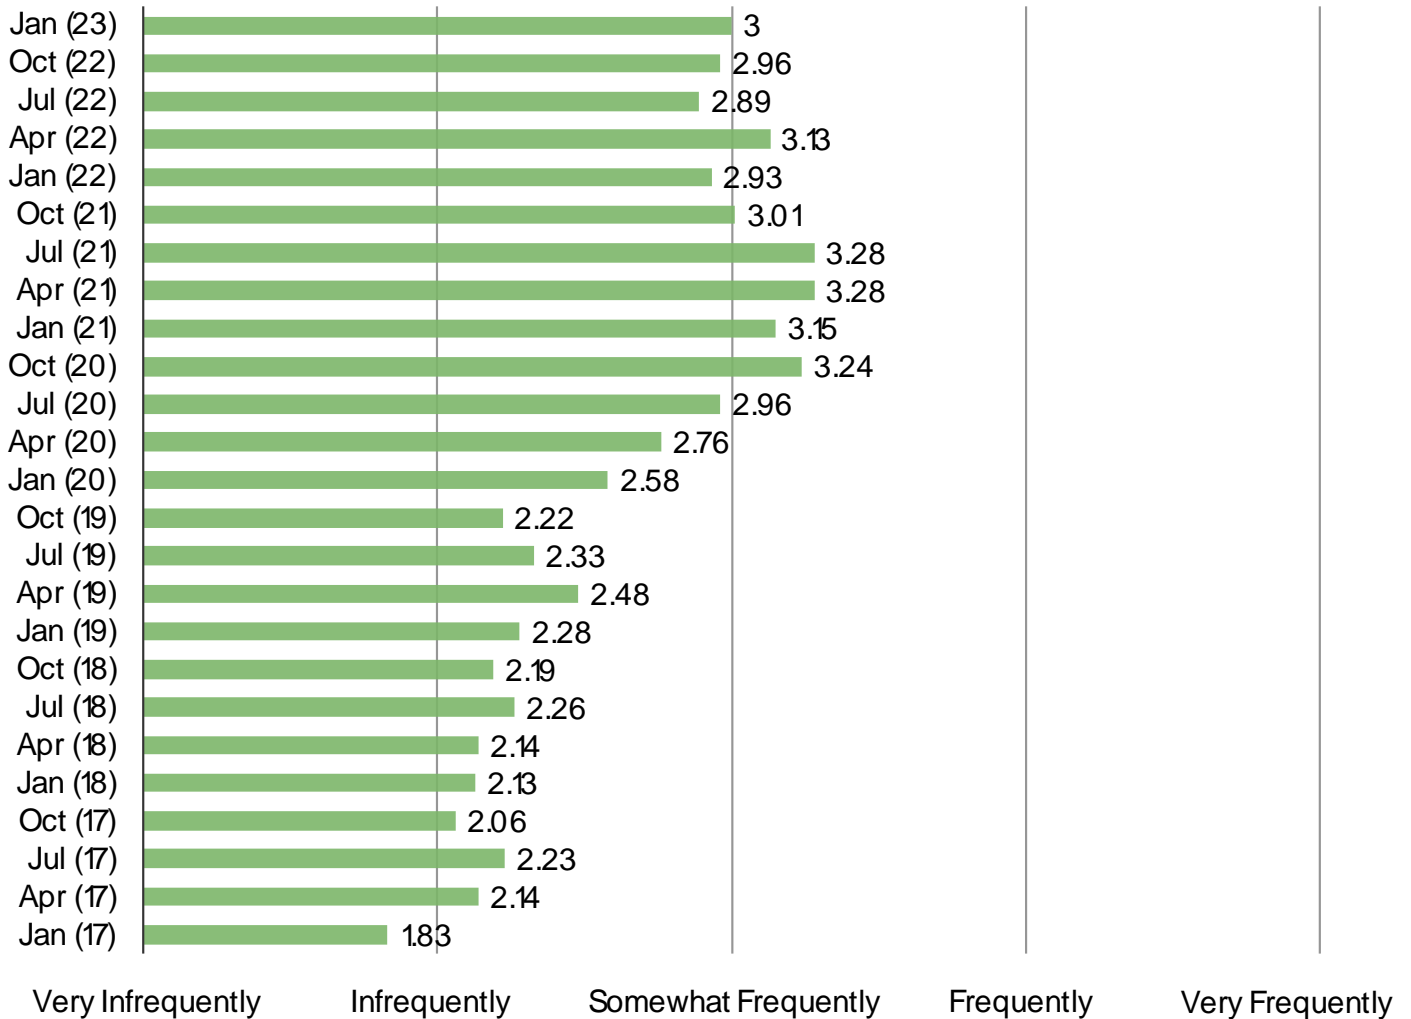

## CHIPOTLE: ORDERING METHODS

THINKING ABOUT THE LAST TIME YOU HAD CHIPOTLE, DID YOU...

Posed to Chipotle customers that visited in the past year.

HOW OFTEN DO YOU ORDER CHIPOTLE ONLINE OR THROUGH THE CHIPOTLE MOBILE APP?

Posed to Chipotle customers that visited in the past year.

Very Infrequently

Infrequently

Somewhat Frequently

Frequently

Very Frequently

Posed to respondents who have eaten Chipotle in the past year.