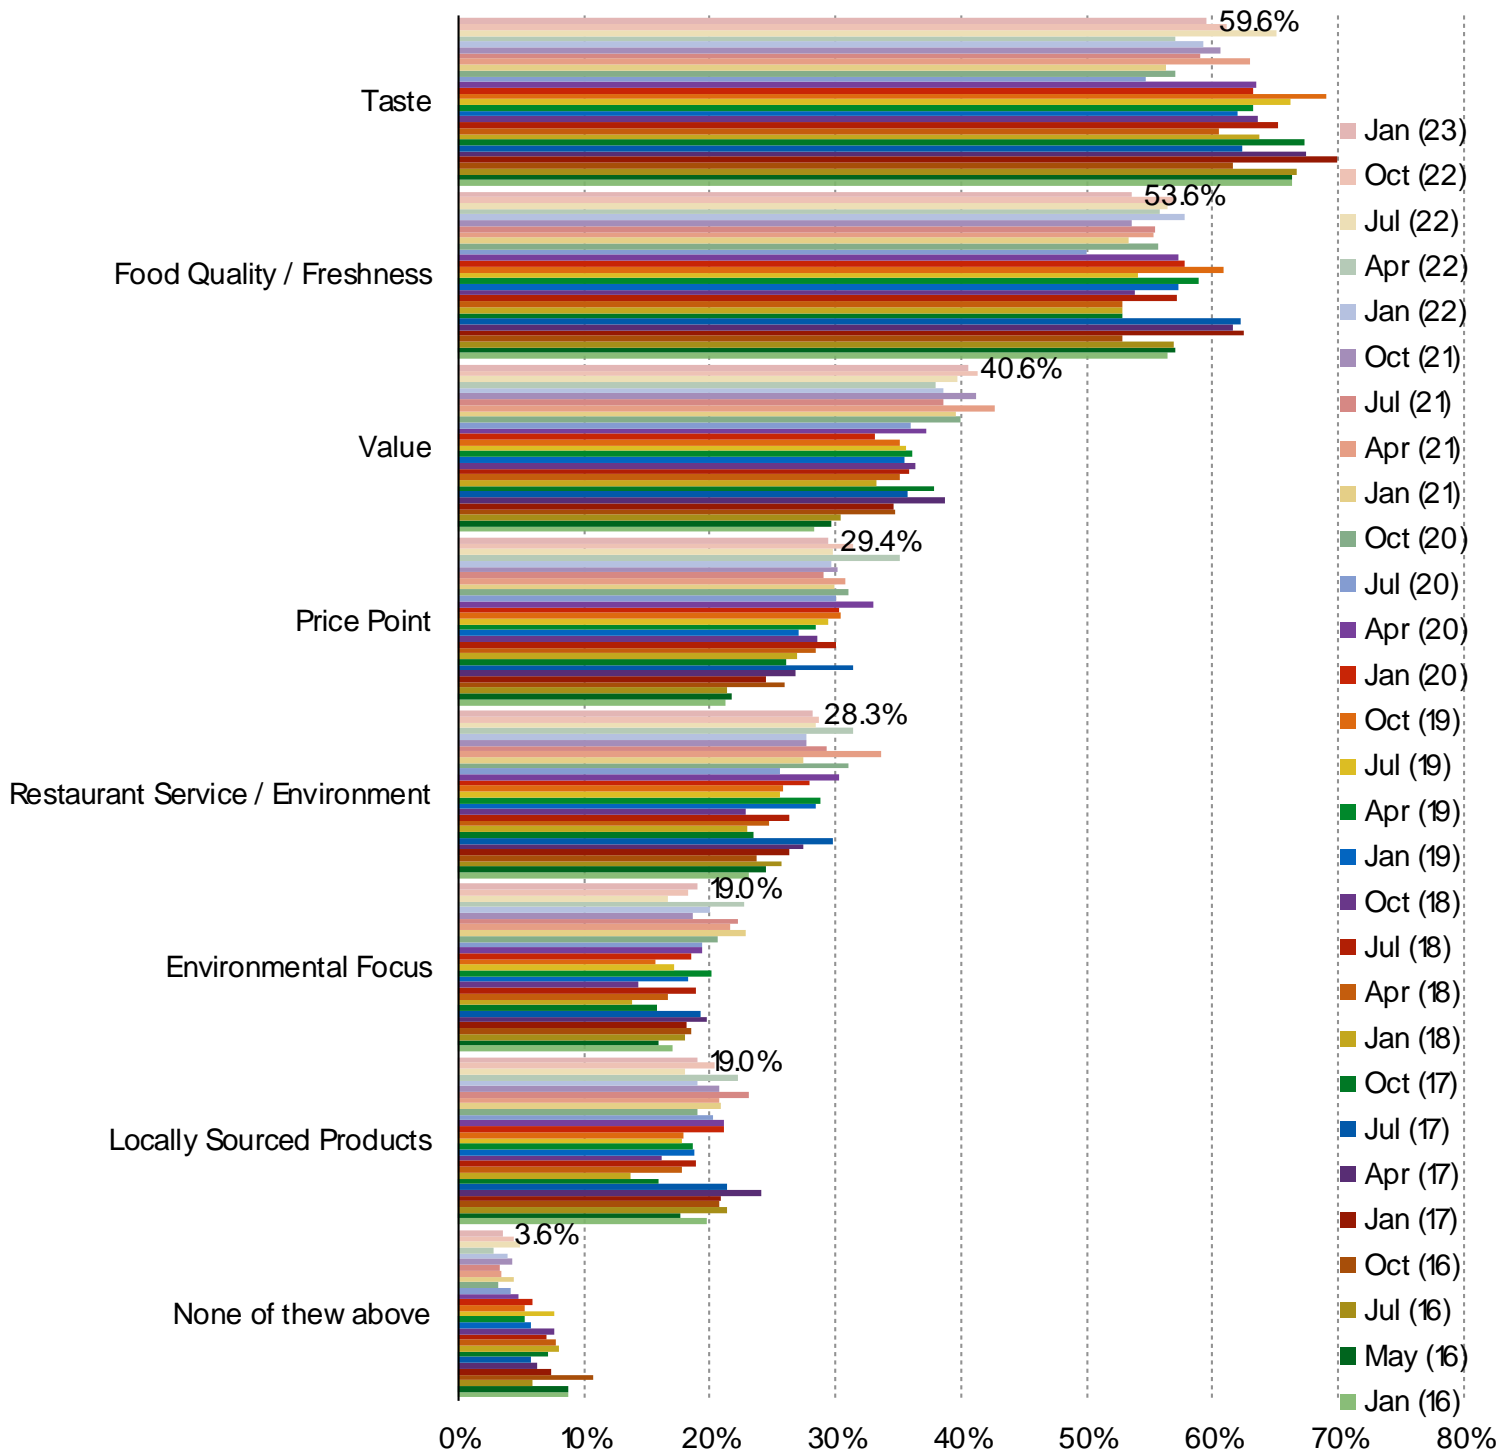

Posed to Chipotle customers that visited in the past year.

Very Infrequently

Infrequently

Somewhat Frequently

Frequently

Very Frequently

## CHIPOTLE: SATISFACTION AND CATALYSTS

THINKING ABOUT THE LAST TIME YOU HAD CHIPOTLE, HOW SATISFIED WERE YOU WITH THE OVERALL EXPERIENCE AT CHIPOTLE?

Posed to Chipotle customers.

WHAT ARE THE MAIN REASONS THAT CHARACTERIZE WHY YOU WOULD USUALLY GO TO CHIPOTLE?

Posed to respondents who have eaten Chipotle in the past year.

## SECULAR TRENDS IN CASUAL DINING

IN A TYPICAL WEEK, HOW OFTEN DO YOU DO THE FOLLOWING?

Posed to all respondents.

COMPARED TO A YEAR AGO, ARE YOU EATING AT FAST CASUAL / FAST FOOD RESTAURANTS MORE OR LESS?