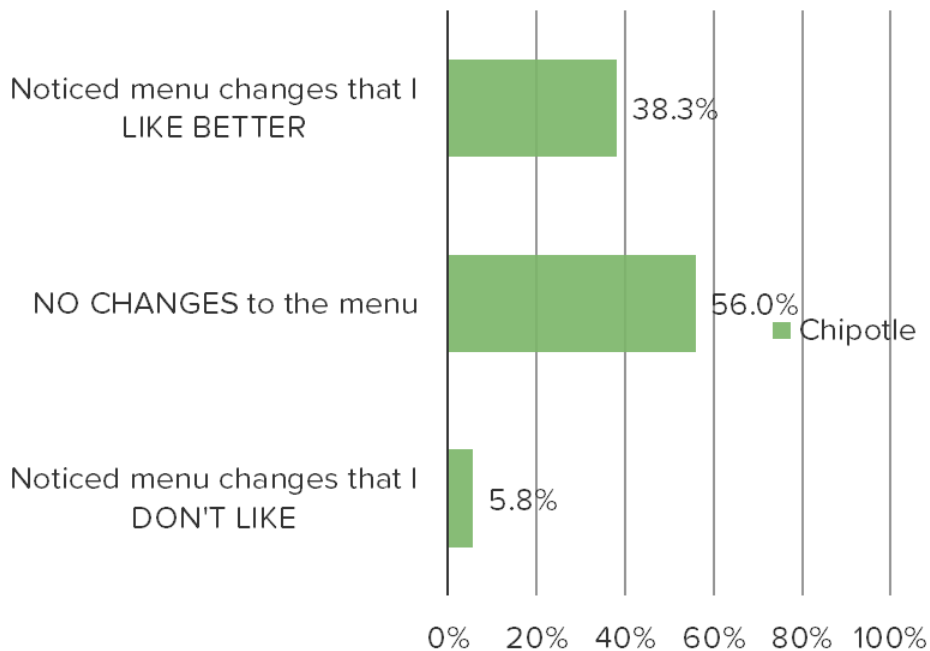

## CHIPOTLE: MENU ITEMS

HAVE YOU NOTICED ANY MENU CHANGES RECENTLY AT CHIPOTLE?

Posed to Chipotle customers who use it regularly or occasionally.

January 2023

October 2022

HAVE YOU NOTICED ANY MENU CHANGES RECENTLY AT CHIPOTLE?

Posed to Chipotle customers who use it regularly or occasionally.

July 2022

April 2022

WHAT IS YOUR OPINION OF...

Posed to Chipotle customers who have eaten these items.

HOW OFTEN DO YOU ADD THIS TO YOUR ORDER WHEN YOU EAT CHIPOTLE?

Posed to Chipotle customers who have eaten these items.

HAVE YOU NOTICED ANY CHANGES TO MENU PRICES AT CHIPOTLE RECENTLY?

Posed to Chipotle customers who use it regularly or occasionally.