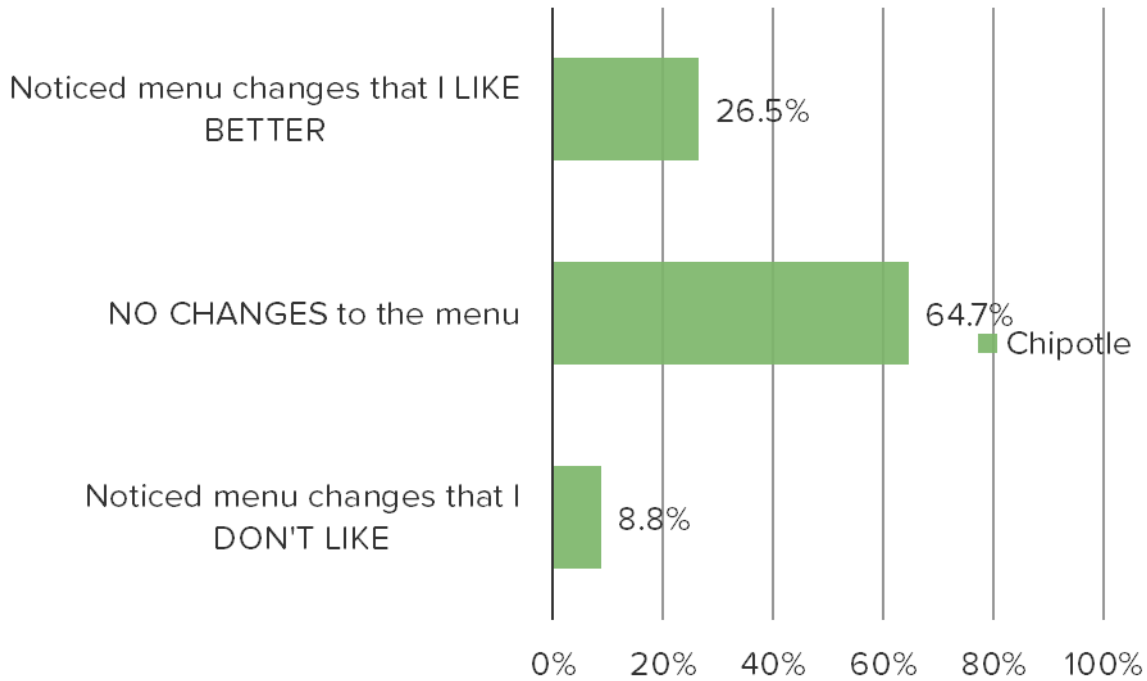

## CHIPOTLE: MENU ITEMS

HAVE YOU NOTICED ANY MENU CHANGES RECENTLY AT CHIPOTLE?

Posed to Chipotle customers who use it regularly or occasionally.

January 2023

October 2022

HAVE YOU NOTICED ANY MENU CHANGES RECENTLY AT CHIPOTLE?

Posed to Chipotle customers who use it regularly or occasionally.

July 2022

April 2022

WHAT IS YOUR OPINION OF...

Posed to Chipotle customers who have eaten these items.

HOW OFTEN DO YOU ADD THIS TO YOUR ORDER WHEN YOU EAT CHIPOTLE?