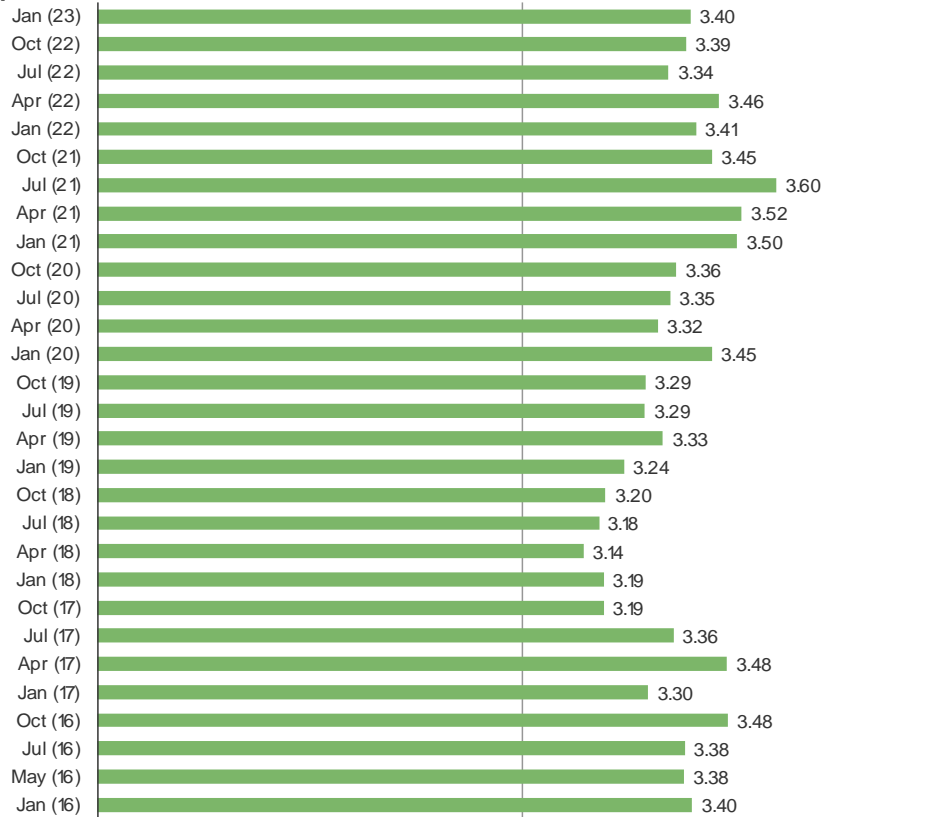

HOW OFTEN DO YOU VISIT FAST FOOD / FAST CASUAL DINING RESTAURANTS

Posed to all respondents.