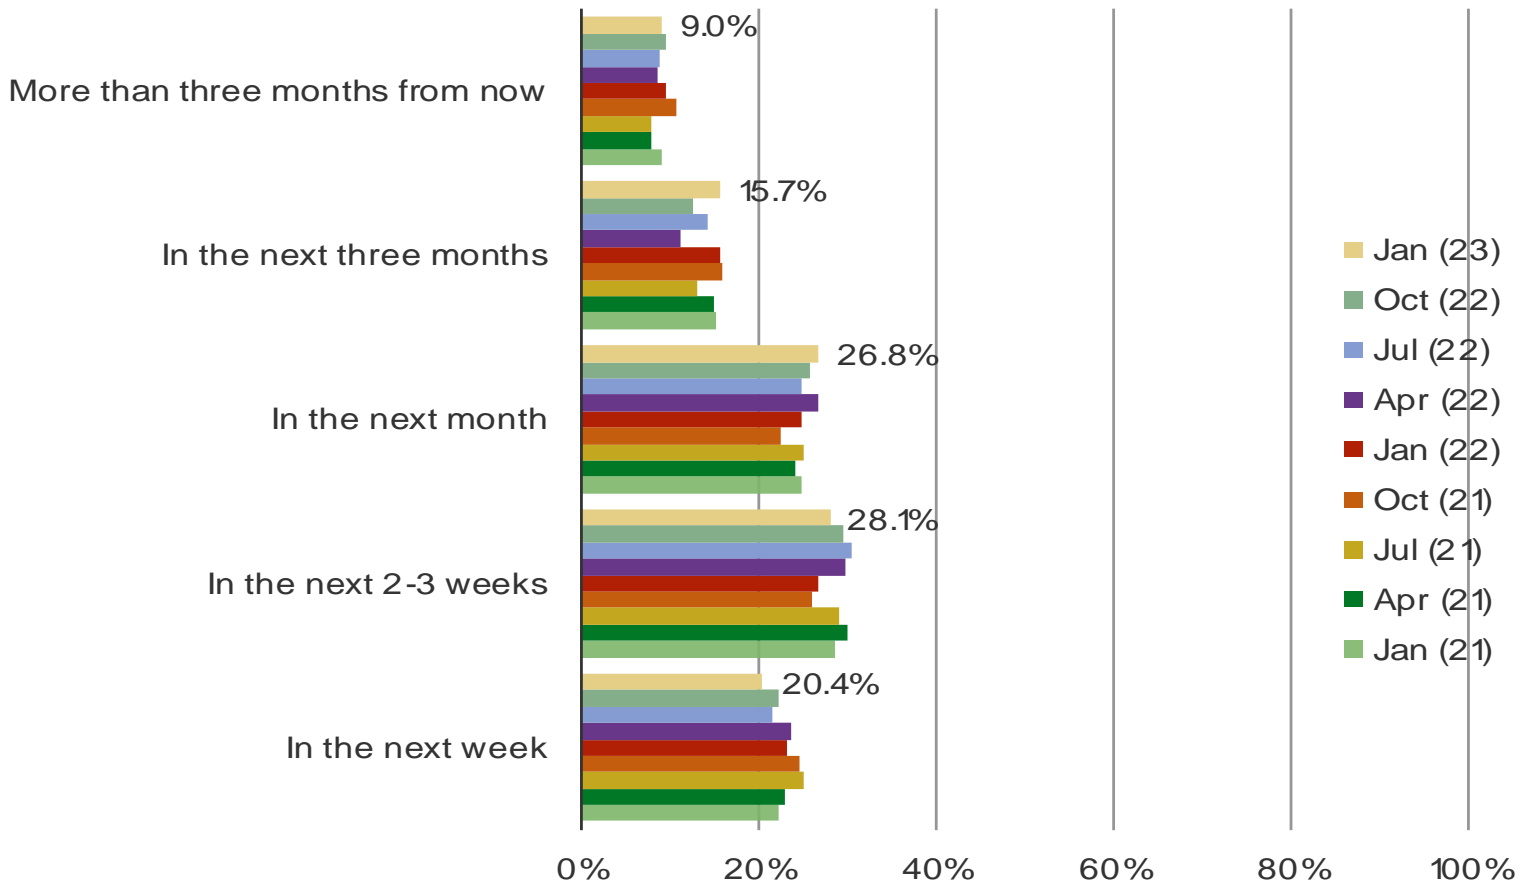

Posed to Chipotle customers who have eaten these items.

HAVE YOU NOTICED ANY CHANGES TO MENU PRICES AT CHIPOTLE RECENTLY?

Posed to Chipotle customers who use it regularly or occasionally.

# CHIPOTLE: TRAFFIC TRENDS AND ENGAGEMENT

WHEN IS THE LAST TIME YOU ATE CHIPOTLE?

Posed to all respondents.

WHEN IS THE LAST TIME YOU ATE CHIPOTLE? (WEIGHTED AVERAGE)

Posed to all respondents.

**DO YOU USE CHIPOTLE REGULARLY OR OCCASIONALLY FOR IN-RESTAURANT DINING OR TAKEOUT/DELIVERY?**

Posed to all respondents.

WHEN DO YOU THINK YOU WILL GET CHIPOTLE NEXT?

Posed to Chipotle customers that visited in the past year.

HAVE YOU CHANGED HOW OFTEN YOU TAKEOUT OR DINE HERE?

Posed to Chipotle customers who said they regularly or occasionally use Chipotle.