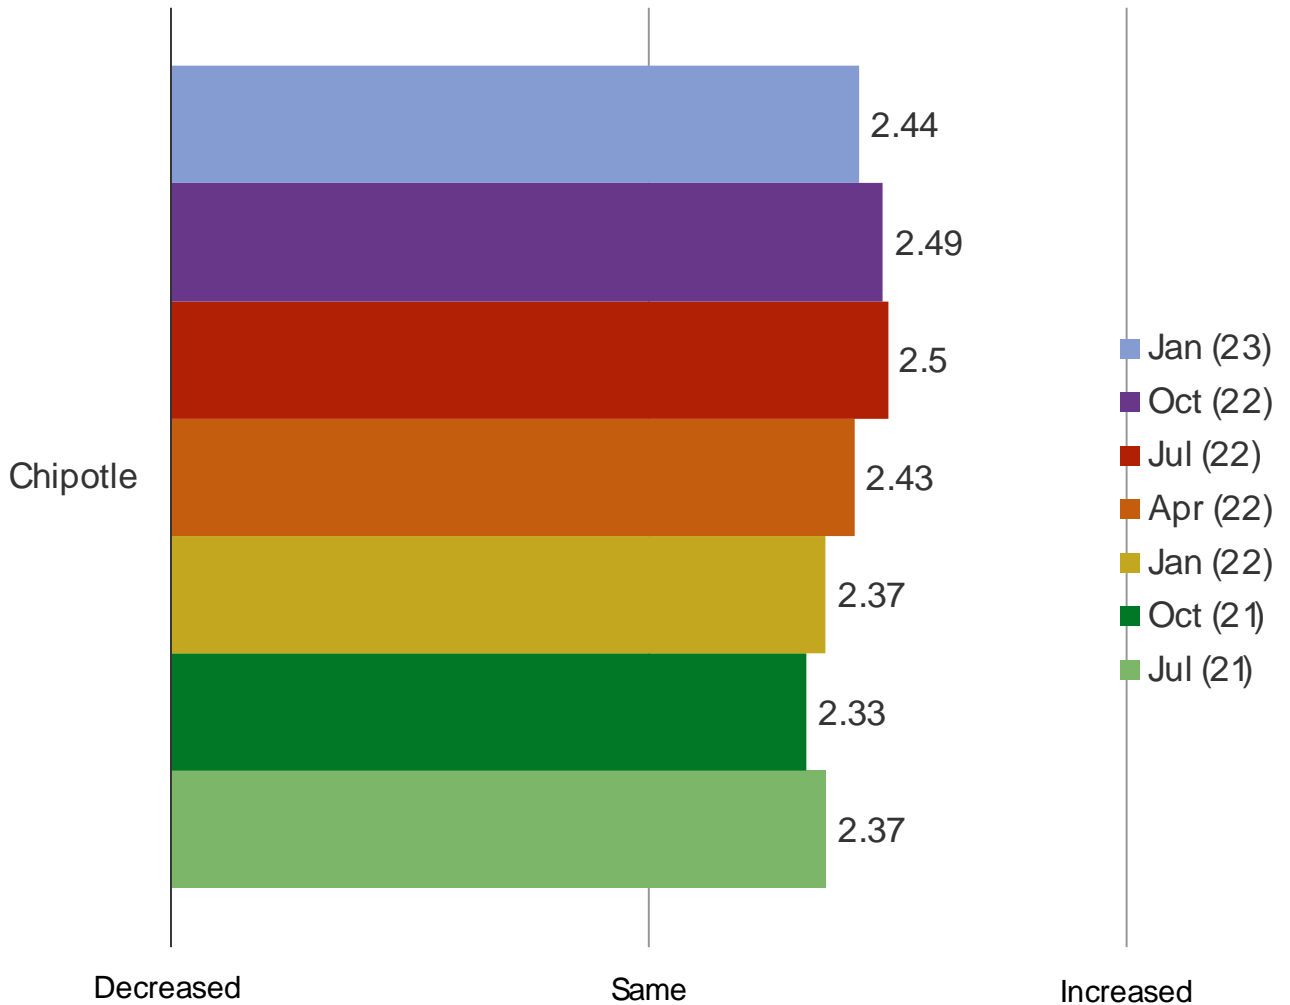

Posed to Chipotle customers who use it regularly or occasionally.

July 2022

April 2022

WHAT IS YOUR OPINION OF...

Posed to Chipotle customers who have eaten these items.

HOW OFTEN DO YOU ADD THIS TO YOUR ORDER WHEN YOU EAT CHIPOTLE?

Posed to Chipotle customers who have eaten these items.

HAVE YOU NOTICED ANY CHANGES TO MENU PRICES AT CHIPOTLE RECENTLY?

Posed to Chipotle customers who use it regularly or occasionally.