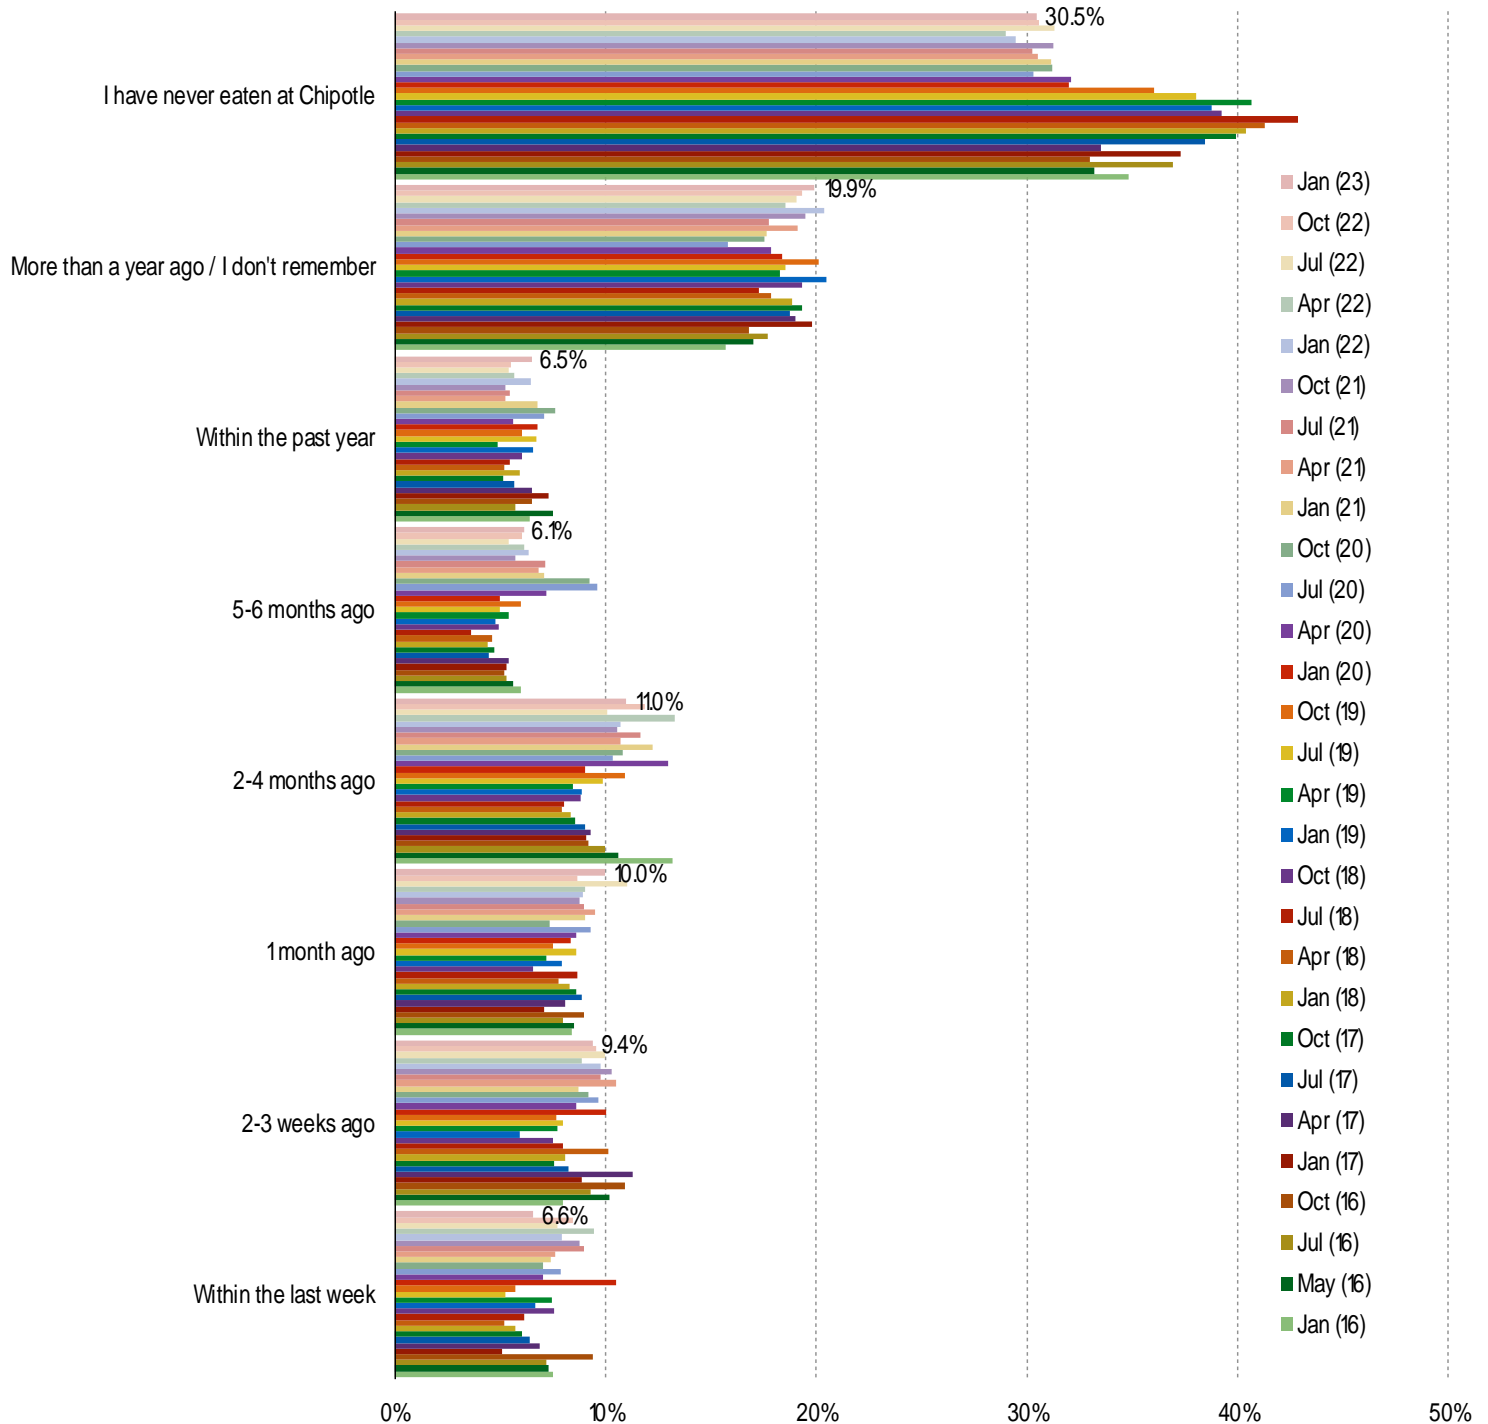

Posed to Chipotle customers who have eaten these items.

HAVE YOU NOTICED ANY CHANGES TO MENU PRICES AT CHIPOTLE RECENTLY?

Posed to Chipotle customers who use it regularly or occasionally.

# CHIPOTLE: TRAFFIC TRENDS AND ENGAGEMENT

WHEN IS THE LAST TIME YOU ATE CHIPOTLE?

Posed to all respondents.

WHEN IS THE LAST TIME YOU ATE CHIPOTLE? (WEIGHTED AVERAGE)

Posed to all respondents.

**DO YOU USE CHIPOTLE REGULARLY OR OCCASIONALLY FOR IN-RESTAURANT DINING OR TAKEOUT/DELIVERY?**