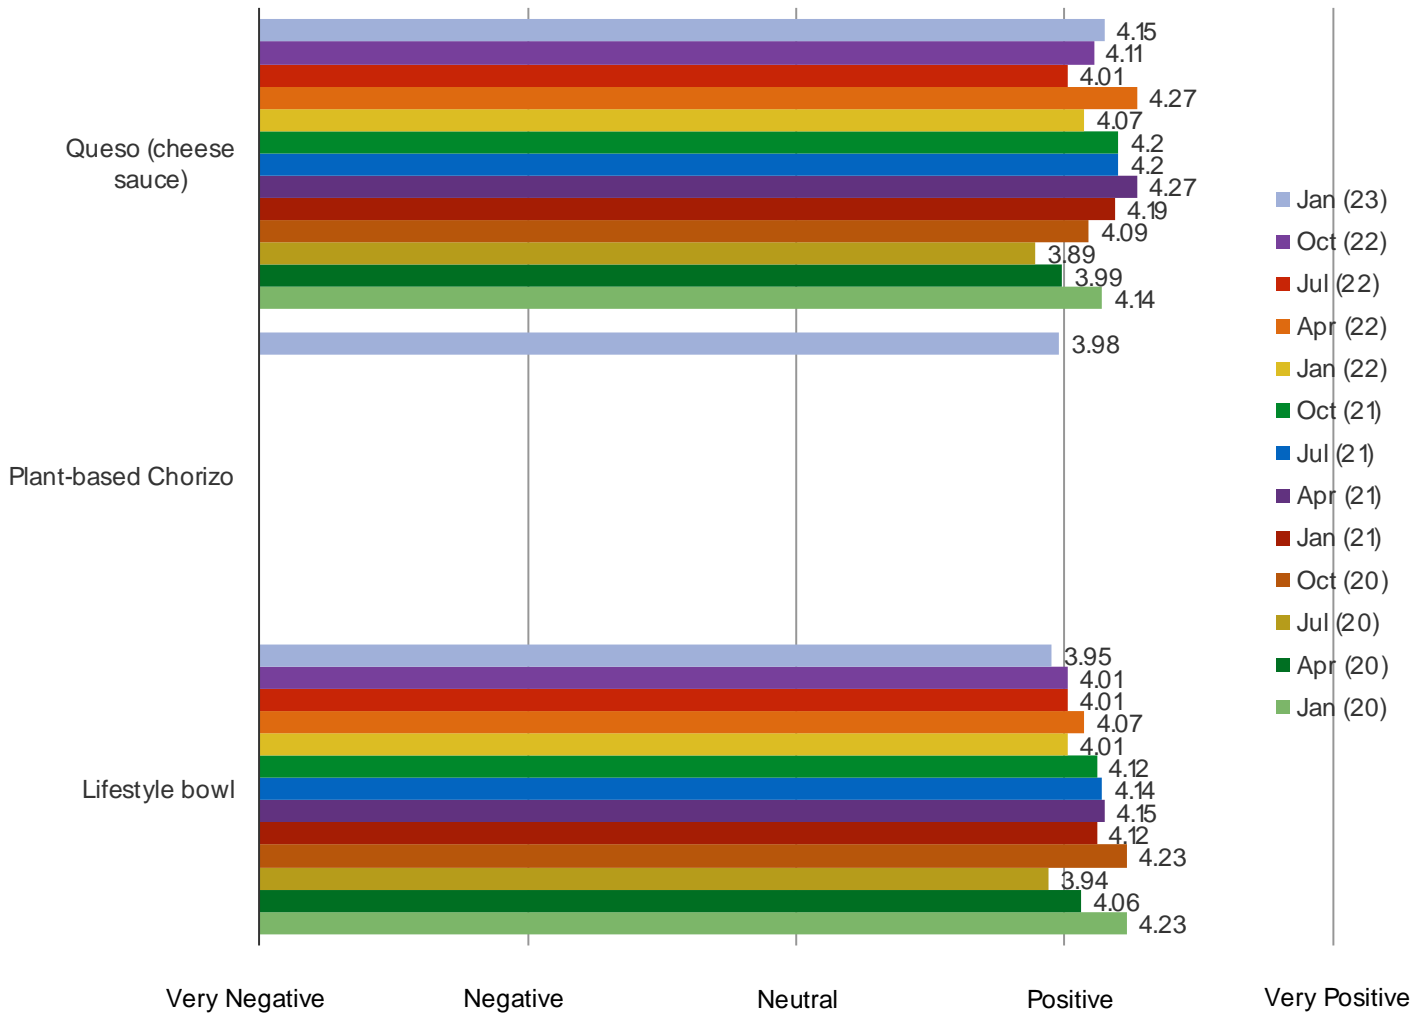

Posed to Chipotle customers who use it regularly or occasionally.

July 2022

April 2022

WHAT IS YOUR OPINION OF...

Posed to Chipotle customers who have eaten these items.

HOW OFTEN DO YOU ADD THIS TO YOUR ORDER WHEN YOU EAT CHIPOTLE?

Posed to Chipotle customers who have eaten these items.

HAVE YOU NOTICED ANY CHANGES TO MENU PRICES AT CHIPOTLE RECENTLY?

Posed to Chipotle customers who use it regularly or occasionally.