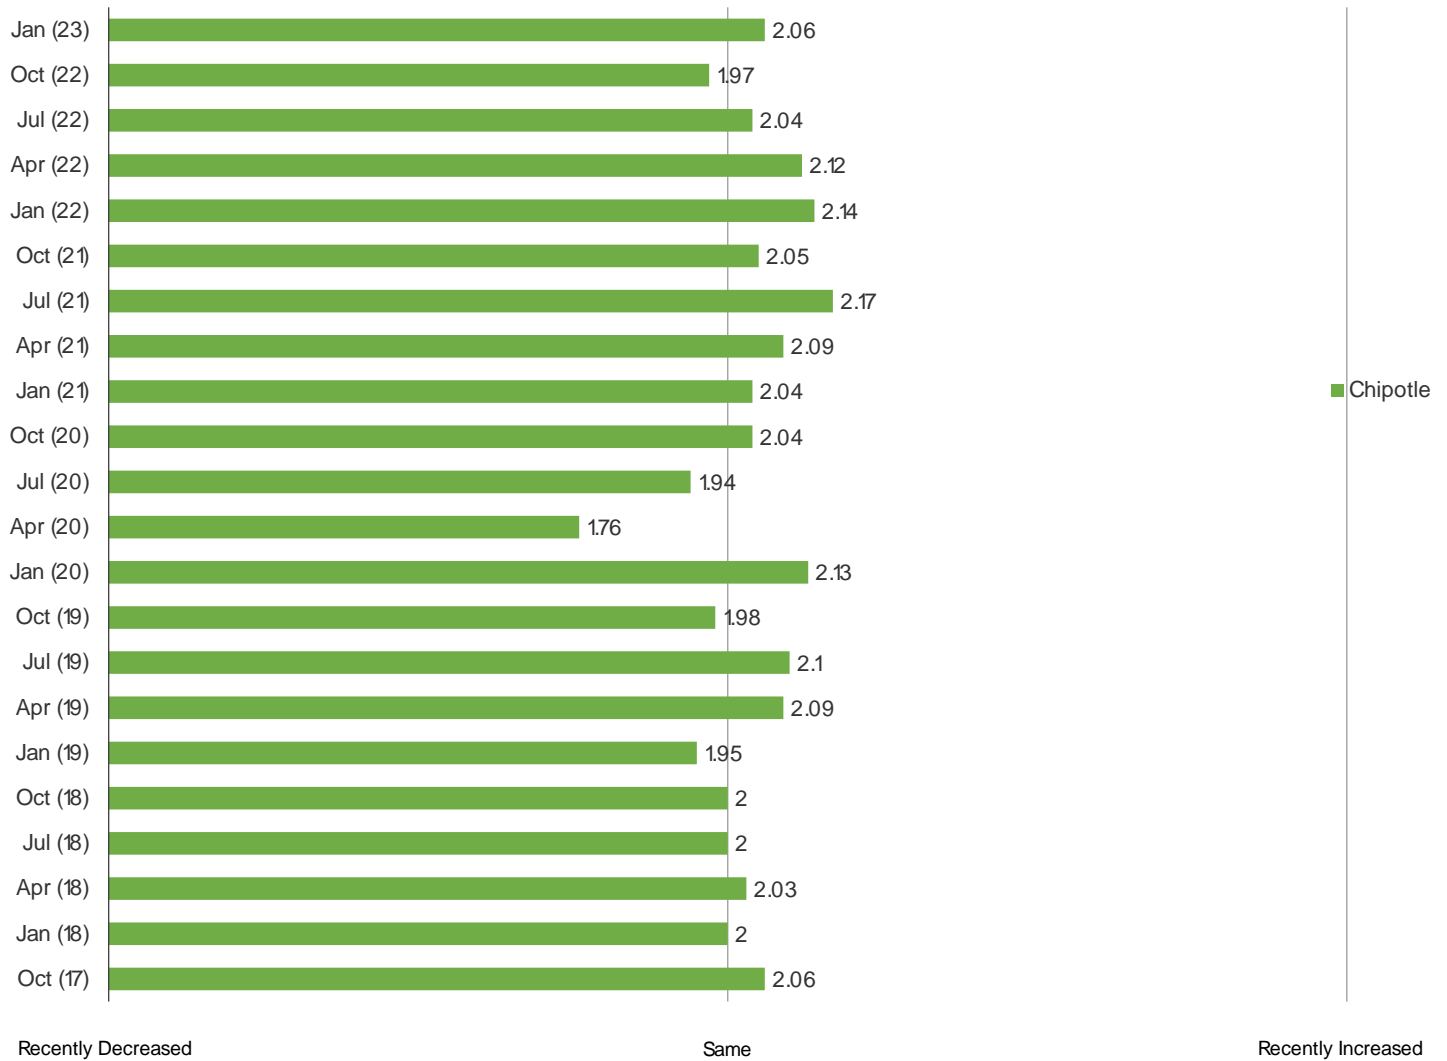

# CHIPOTLE: TRAFFIC TRENDS AND ENGAGEMENT

WHEN IS THE LAST TIME YOU ATE CHIPOTLE?

Posed to all respondents.

WHEN IS THE LAST TIME YOU ATE CHIPOTLE? (WEIGHTED AVERAGE)

Posed to all respondents.

**DO YOU USE CHIPOTLE REGULARLY OR OCCASIONALLY FOR IN-RESTAURANT DINING OR TAKEOUT/DELIVERY?**

Posed to all respondents.

WHEN DO YOU THINK YOU WILL GET CHIPOTLE NEXT?

Posed to Chipotle customers that visited in the past year.

HAVE YOU CHANGED HOW OFTEN YOU TAKEOUT OR DINE HERE?

Posed to Chipotle customers who said they regularly or occasionally use Chipotle.