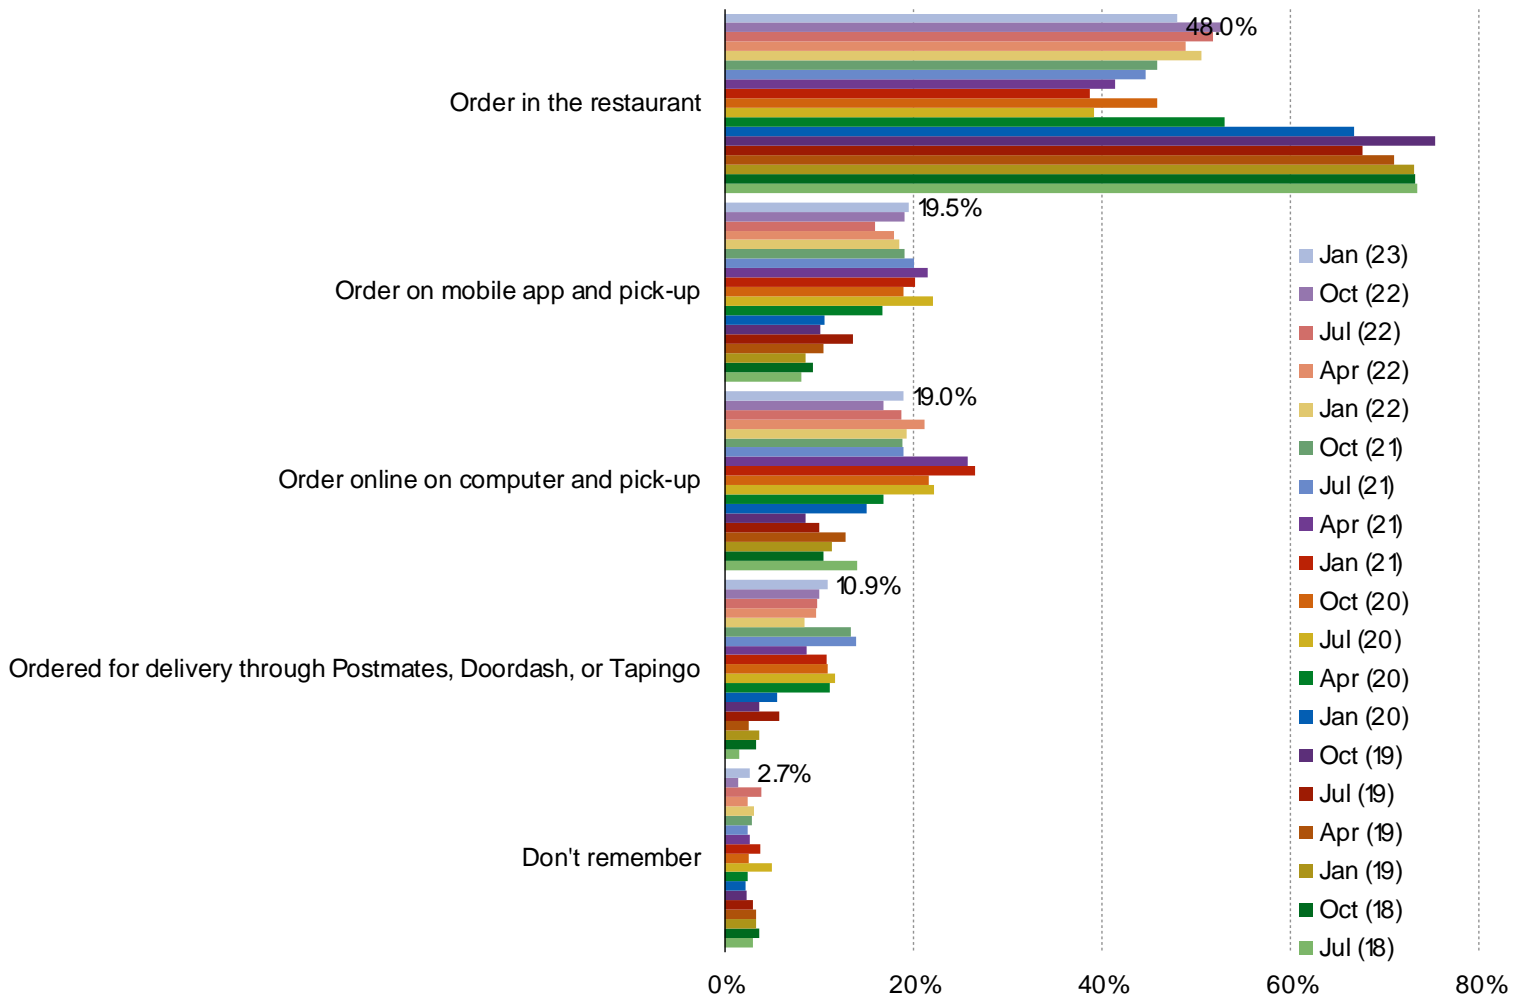

Posed to all respondents.

WHEN DO YOU THINK YOU WILL GET CHIPOTLE NEXT?

Posed to Chipotle customers that visited in the past year.

HAVE YOU CHANGED HOW OFTEN YOU TAKEOUT OR DINE HERE?

Posed to Chipotle customers who said they regularly or occasionally use Chipotle.

GOING FORWARD, DO YOU EXPECT TO CHANGE HOW OFTEN YOU TAKEOUT OR DINE HERE?

Posed to Chipotle customers who said they regularly or occasionally use Chipotle.

## CHIPOTLE: ORDERING METHODS

THINKING ABOUT THE LAST TIME YOU HAD CHIPOTLE, DID YOU...

Posed to Chipotle customers that visited in the past year.

HOW OFTEN DO YOU ORDER CHIPOTLE ONLINE OR THROUGH THE CHIPOTLE MOBILE APP?

Posed to Chipotle customers that visited in the past year.

Very Infrequently

Infrequently

Somewhat Frequently

Frequently

Very Frequently