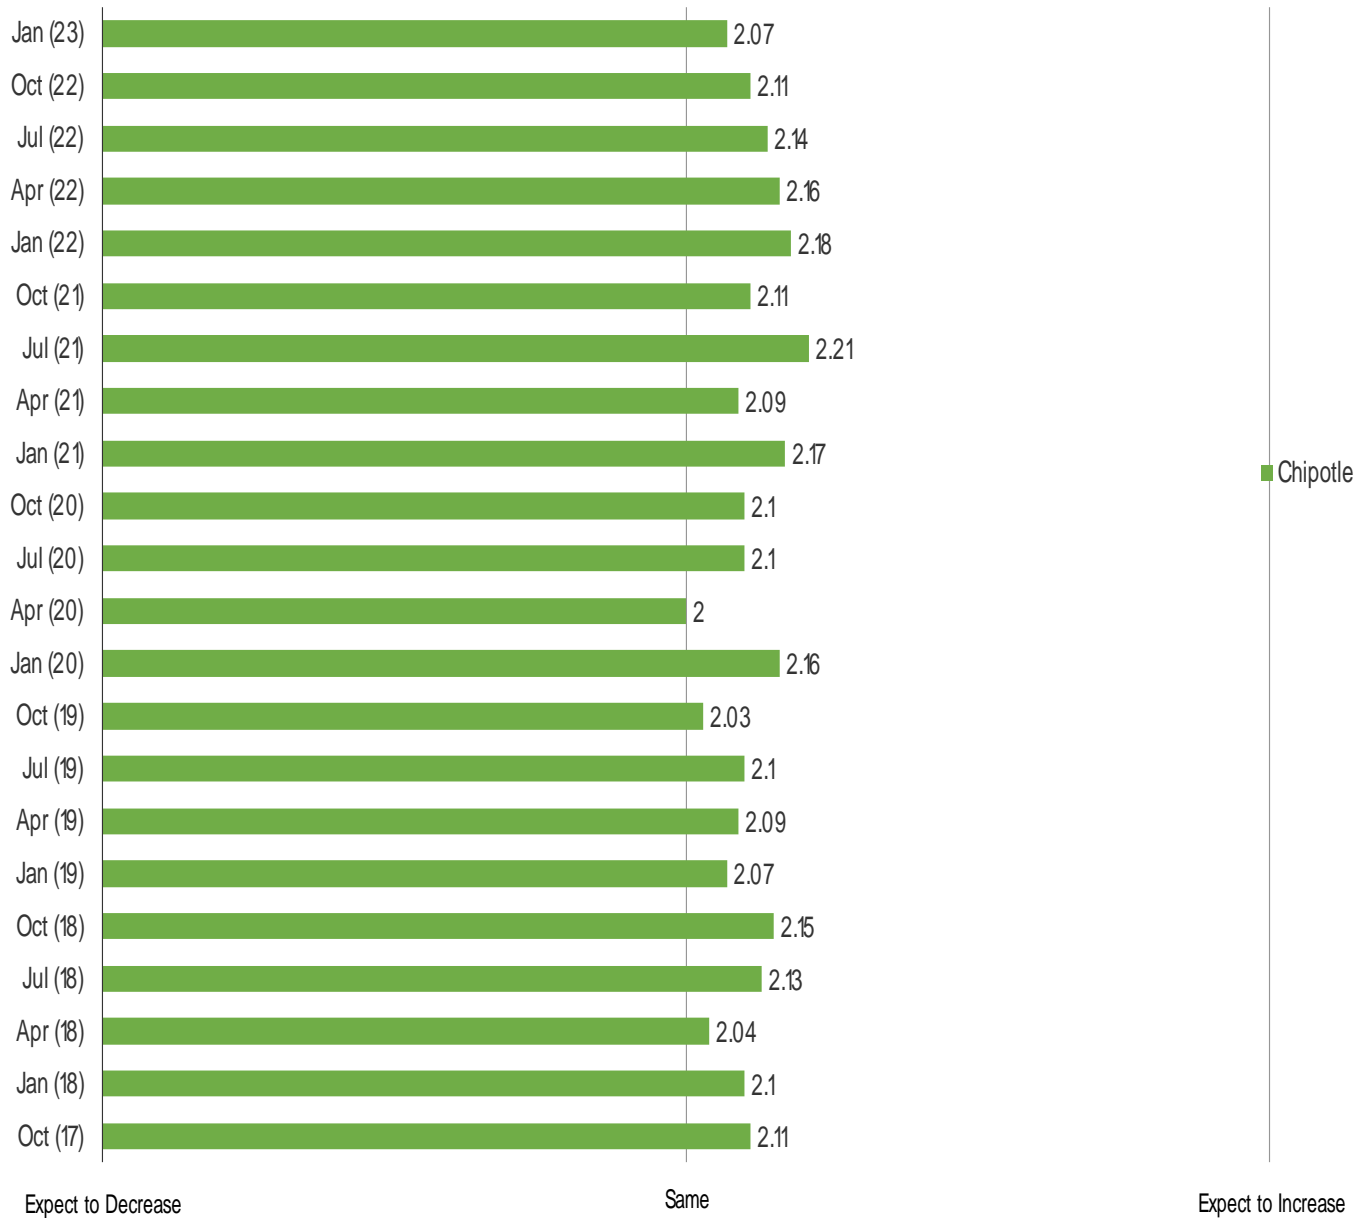

GOING FORWARD, DO YOU EXPECT TO CHANGE HOW OFTEN YOU TAKEOUT OR DINE HERE?

Posed to Chipotle customers who said they regularly or occasionally use Chipotle.