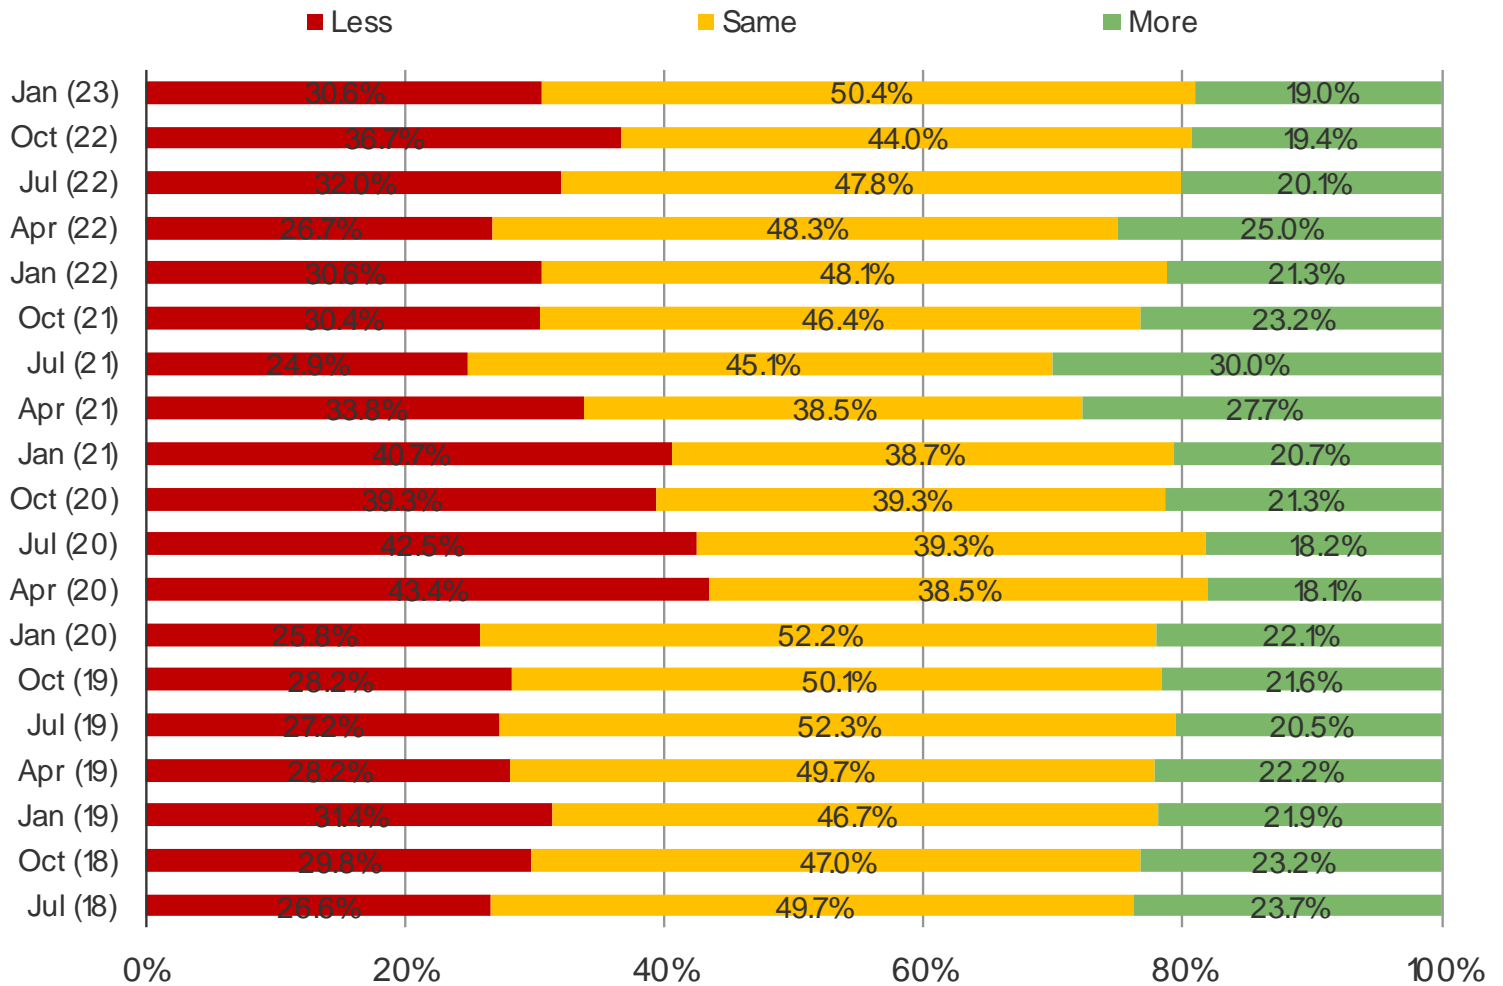

COMPARED TO A YEAR AGO, ARE YOU EATING AT FAST CASUAL / FAST FOOD RESTAURANTS MORE OR LESS?

Posed to all respondents.