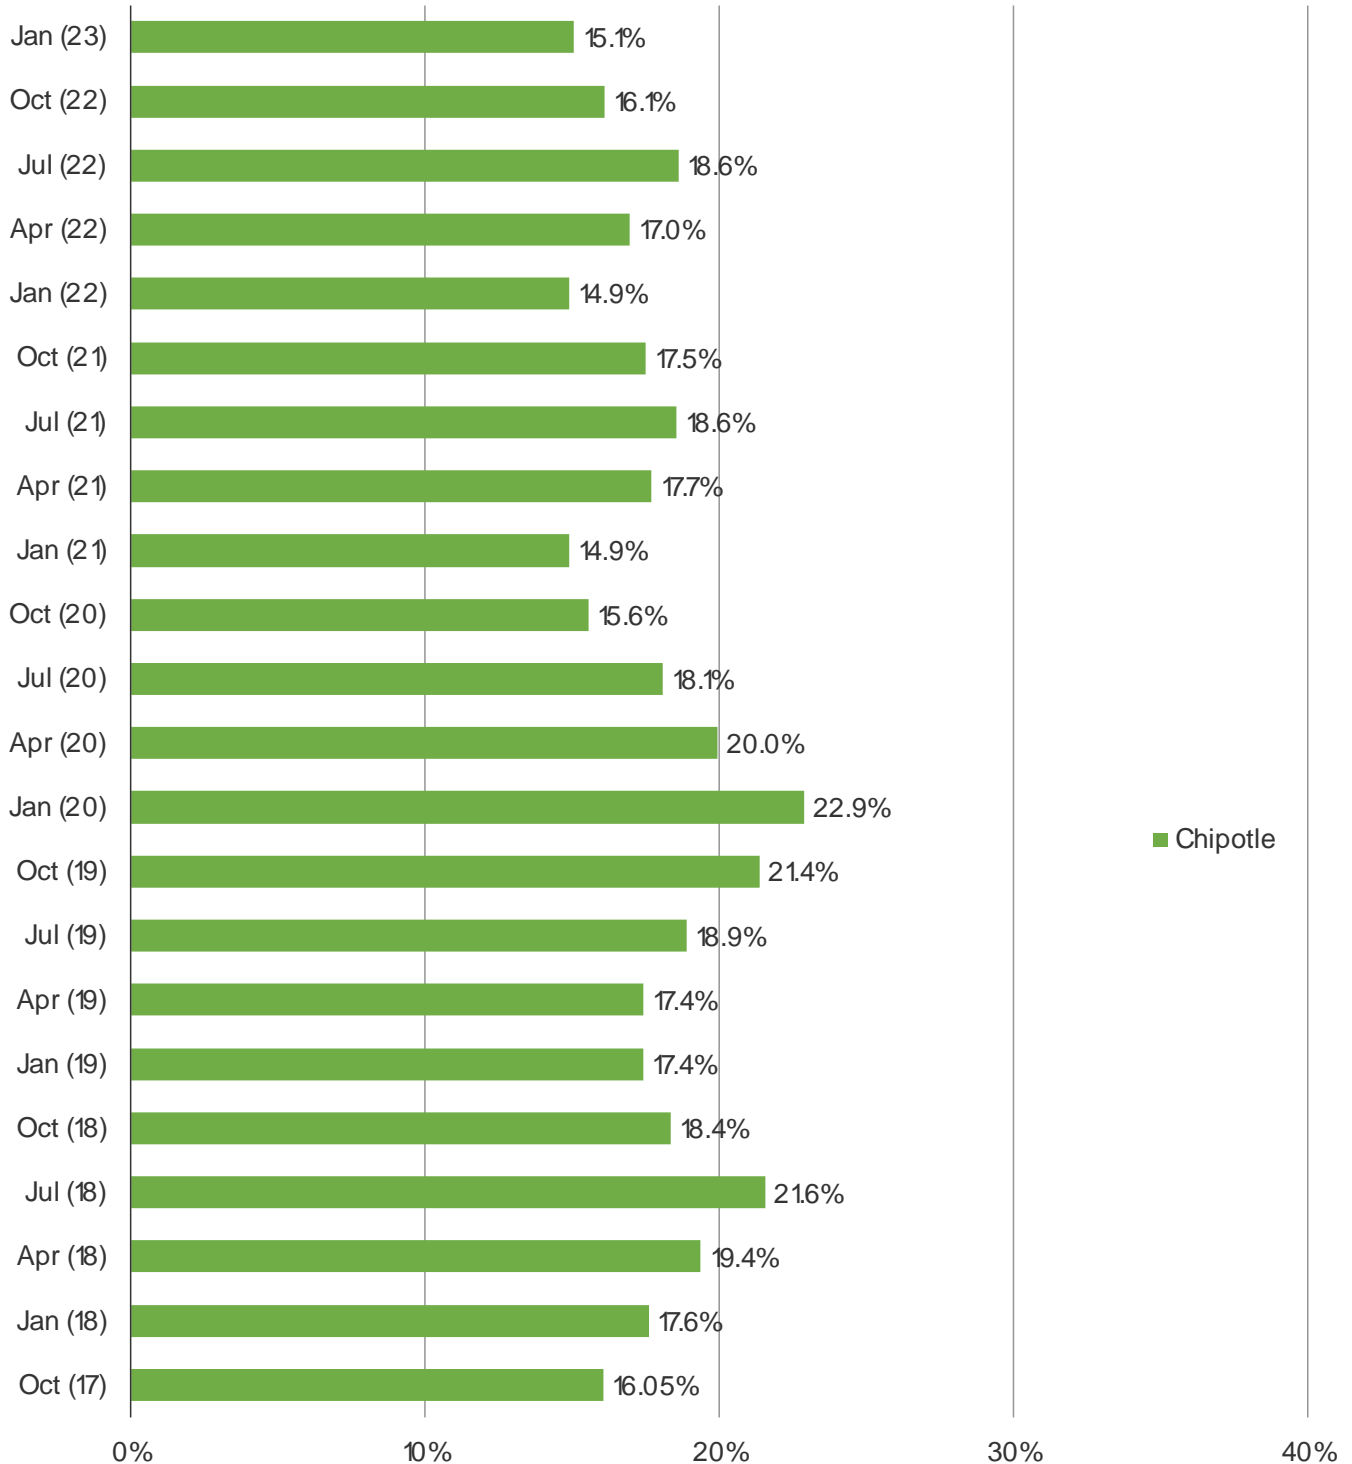

Posed to Chipotle customers who have eaten these items.

HAVE YOU NOTICED ANY CHANGES TO MENU PRICES AT CHIPOTLE RECENTLY?

Posed to Chipotle customers who use it regularly or occasionally.

# CHIPOTLE: TRAFFIC TRENDS AND ENGAGEMENT

WHEN IS THE LAST TIME YOU ATE CHIPOTLE?

Posed to all respondents.

WHEN IS THE LAST TIME YOU ATE CHIPOTLE? (WEIGHTED AVERAGE)

Posed to all respondents.

**DO YOU USE CHIPOTLE REGULARLY OR OCCASIONALLY FOR IN-RESTAURANT DINING OR TAKEOUT/DELIVERY?**

Posed to all respondents.

WHEN DO YOU THINK YOU WILL GET CHIPOTLE NEXT?

Posed to Chipotle customers that visited in the past year.

HAVE YOU CHANGED HOW OFTEN YOU TAKEOUT OR DINE HERE?

Posed to Chipotle customers who said they regularly or occasionally use Chipotle.