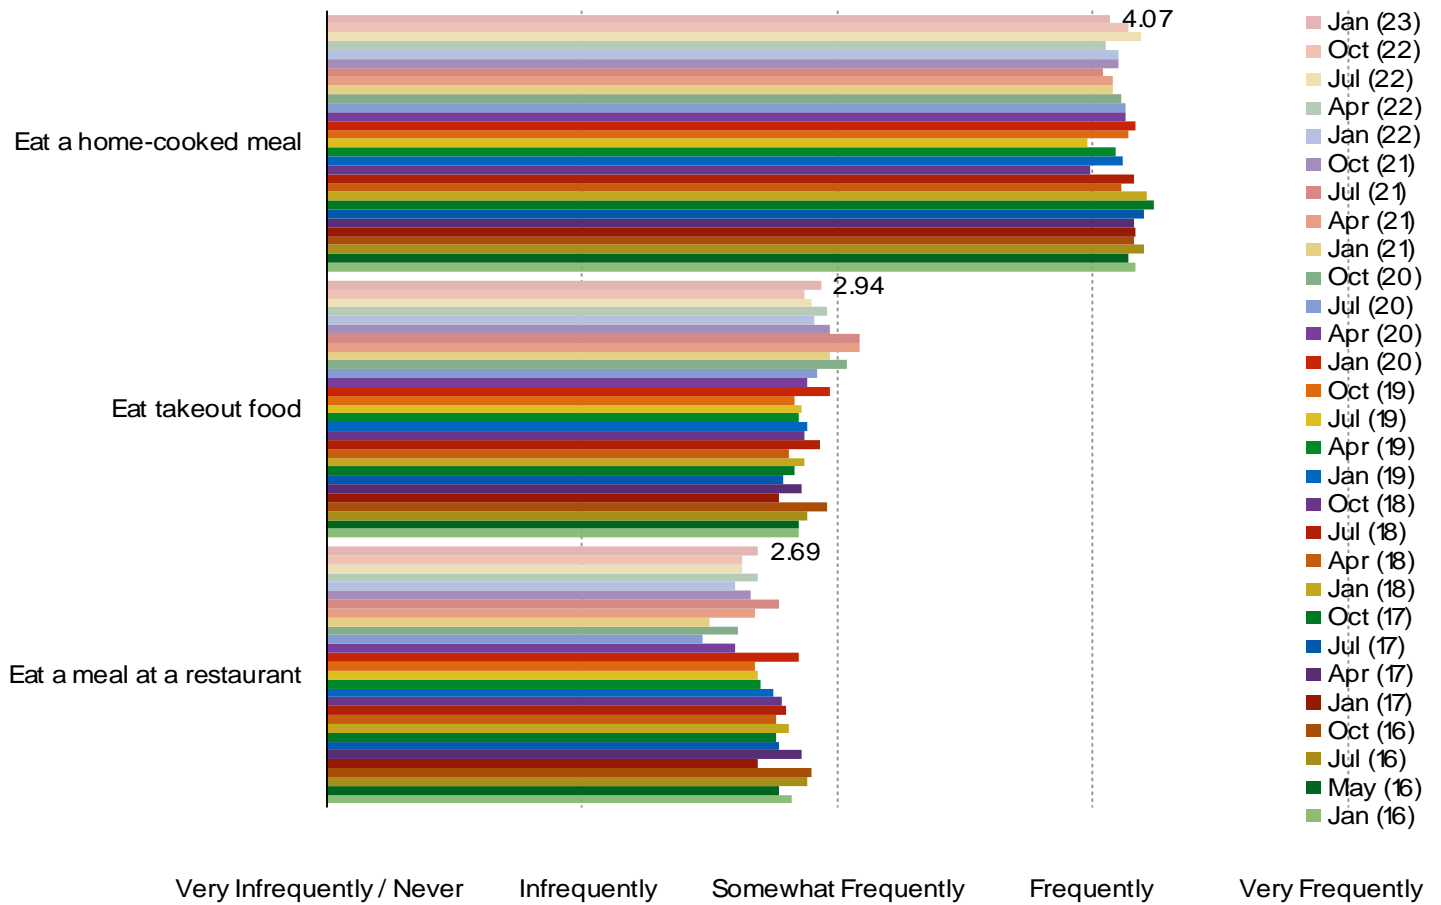

IN A TYPICAL WEEK, HOW OFTEN DO YOU DO THE FOLLOWING?

Posed to all respondents.