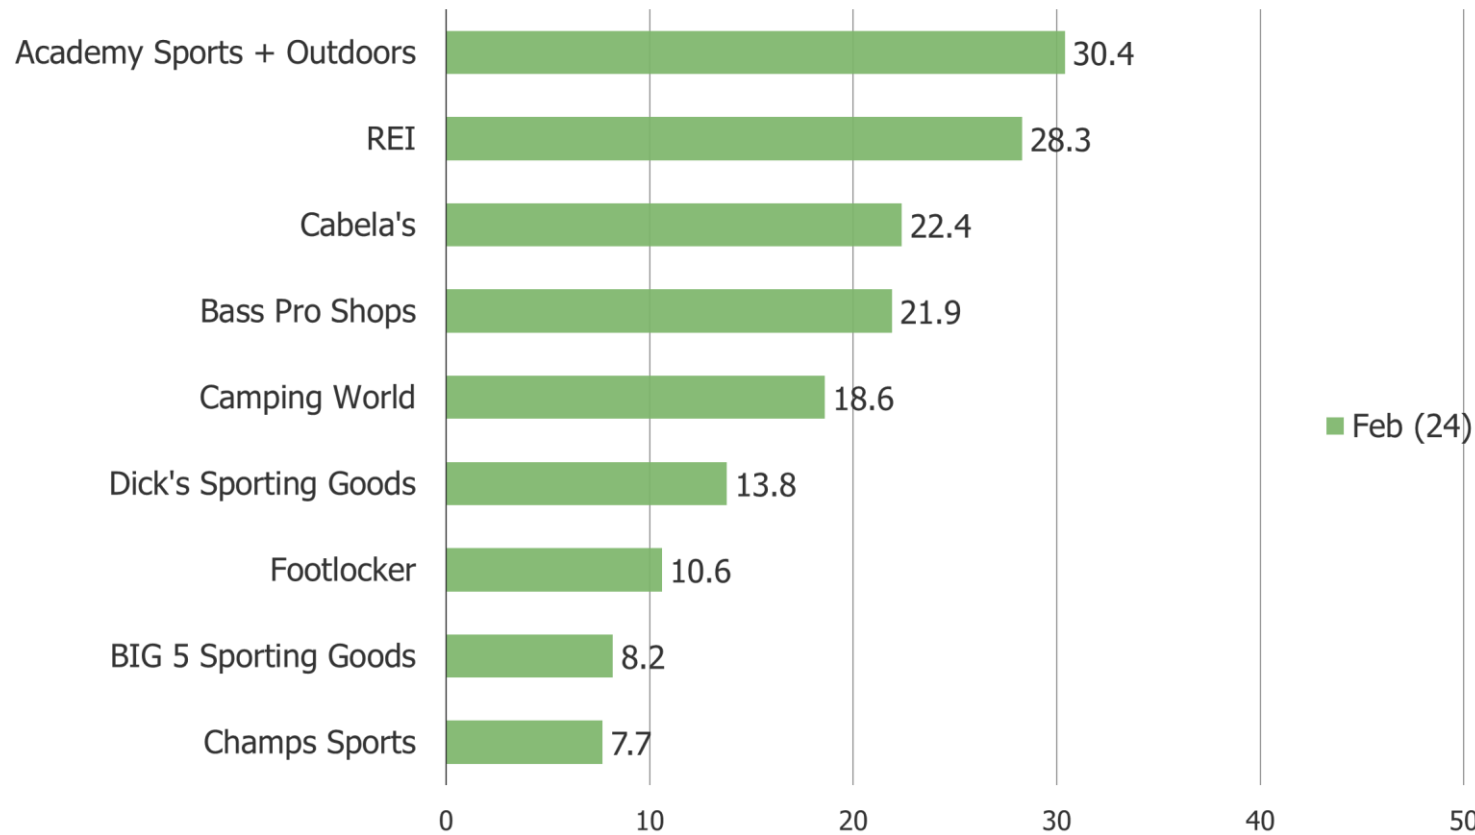

Posed to all respondents, piping in the answer choice they selected they would pick if shopping for sporting goods today.

	N=
Dick's Sporting Goods	510
Cabela's	70
REI	72
Academy Sports + Outdoors	142
Bass Pro Shops	98
BIG 5 Sporting Goods	84
Champs Sports	41
Footlocker	127

Why Do Customers Choose Dick's and Academy?

If You Had To Choose One Sporting Goods Retailer, Which, and Why?

NPS

Competitive Dynamics

Sporting Goods Retail Trends

How likely are you to recommend the following to a friend or colleague?

Posed to all respondents who have shopped the below ever.

	N=
Dick's Sporting Goods	752
Cabela's	312
REI	198
Academy Sports + Outdoors	253
Bass Pro Shops	370
BIG 5 Sporting Goods	208
Champs Sports	182
Footlocker	529
Camping World	86