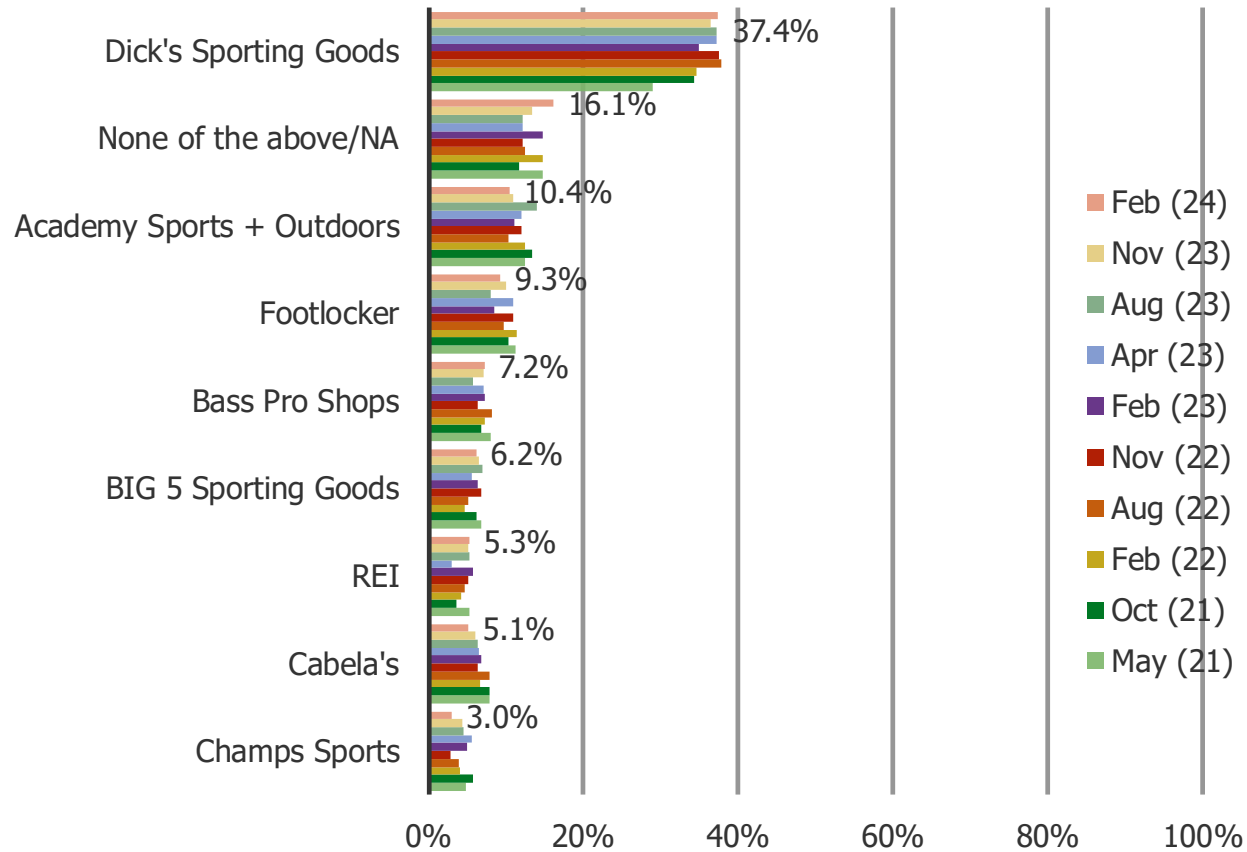

How much of a role do the brands available at Academy play in your decision to shop at Academy?

Posed to all respondents who have shopped Academy.

Fill-in: Which brands are important?

How much of a role do the types of products available at Academy play in your decision to shop at Academy?

Posed to all respondents who have shopped Academy.

Fill-in: Which products are important?

Why Do Customers Choose Dick's and Academy?

If You Had To Choose One Sporting Goods Retailer, Which, and Why?

NPS

Competitive Dynamics

Sporting Goods Retail Trends

If you had to buy sporting goods/apparel or any related items that these retailers sell, which of the following retailers would you be most likely to choose?

Posed to all respondents.