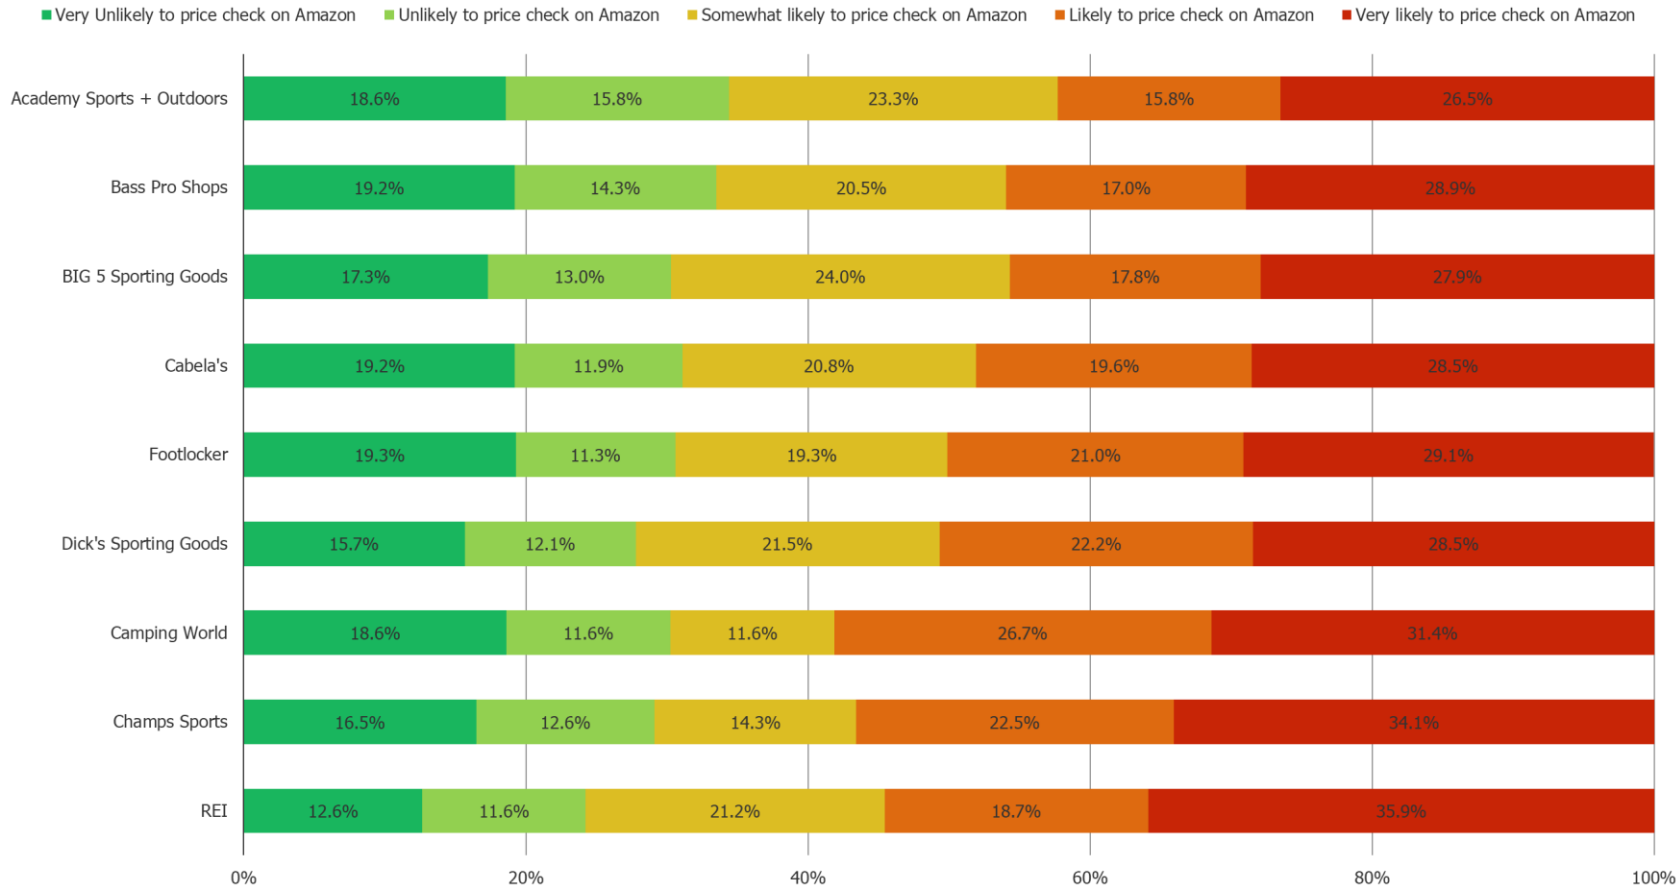

When you shop the following, how likely are you to check the price of the item on Amazon before you buy it from this retailer?

Posed to all respondents who have shopped the below.

	N=
Dick's Sporting Goods	752
Cabela's	312
REI	198
Academy Sports + Outdoors	253
Bass Pro Shops	370
BIG 5 Sporting Goods	208
Champs Sports	182
Footlocker	529
Camping World	86