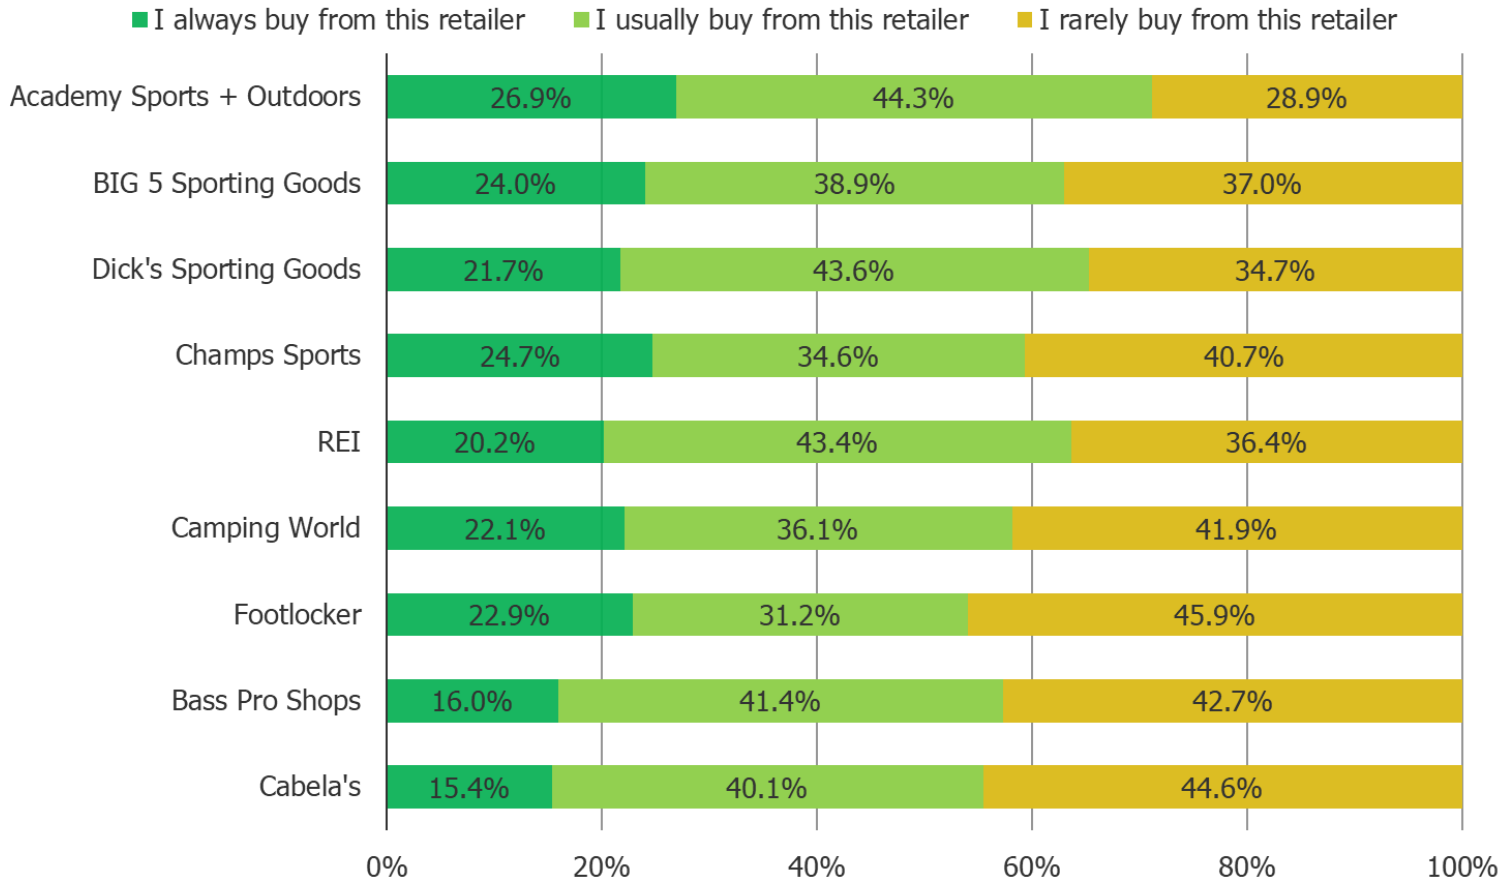

Thinking of the types of items that you have bought from this retailer for, how loyal are you to this retailer for these purchases?

Posed to all respondents who shop the below retailers.

	N=
Dick's Sporting Goods	752
Cabela's	312
REI	198
Academy Sports + Outdoors	253
Bass Pro Shops	370
BIG 5 Sporting Goods	208
Champs Sports	182
Footlocker	529
Camping World	86