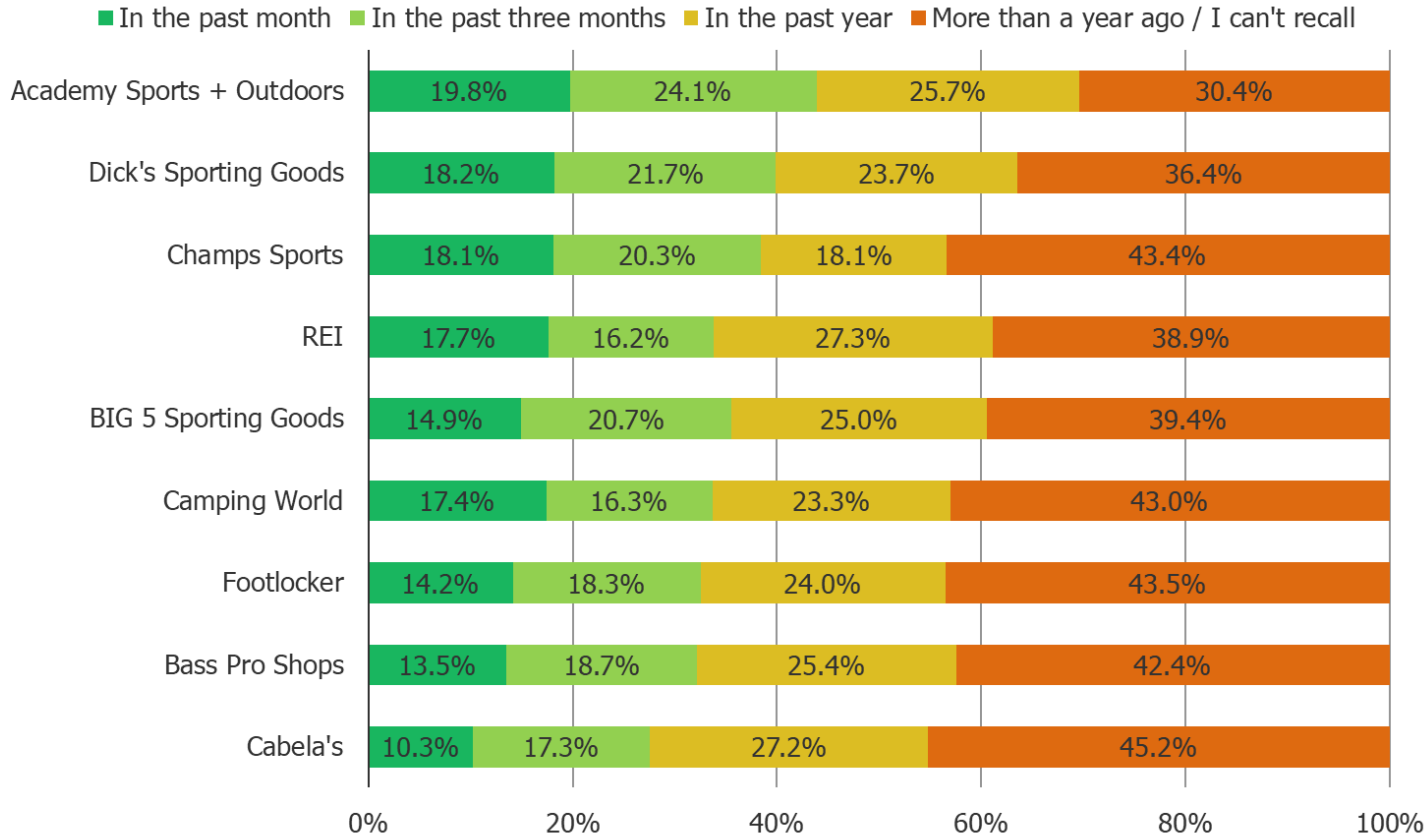

When did you most recently purchase something from the following?

Posed to all respondents who have purchased from the below.

	N=
Dick's Sporting Goods	752
Cabela's	312
REI	198
Academy Sports + Outdoors	253
Bass Pro Shops	370
BIG 5 Sporting Goods	208
Champs Sports	182
Footlocker	529
Camping World	86