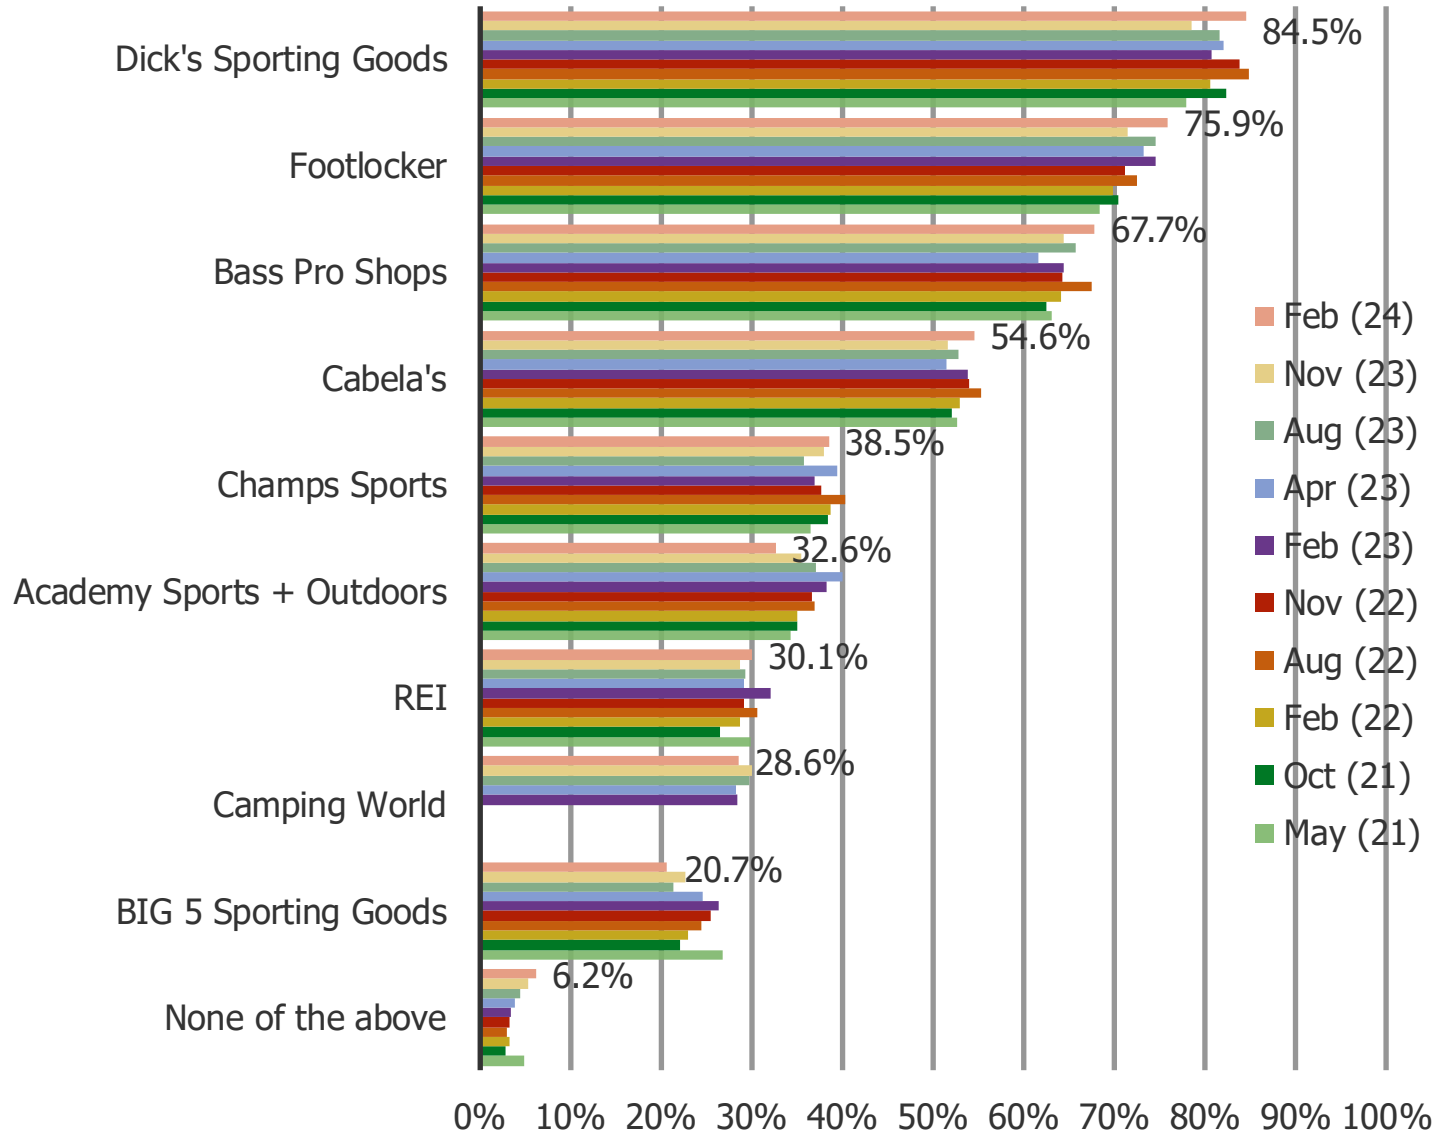

Posed to all respondents who have shopped the below ever.

	N=
Dick's Sporting Goods	752
Cabela's	312
REI	198
Academy Sports + Outdoors	253
Bass Pro Shops	370
BIG 5 Sporting Goods	208
Champs Sports	182
Footlocker	529
Camping World	86

Why Do Customers Choose Dick's and Academy?

If You Had To Choose One Sporting Goods Retailer, Which, and Why?

NPS

Competitive Dynamics

Sporting Goods Retail Trends

Which of the following retailers, if any, have you heard of?

Posed to all respondents.

Have you ever purchased anything form the following retailers?

Posed to all respondents.

How do you prefer to shop the following?

Posed to all respondents who have shopped the below.

	N=
Dick's Sporting Goods	752
Cabela's	312
REI	198
Academy Sports + Outdoors	253
Bass Pro Shops	370
BIG 5 Sporting Goods	208
Champs Sports	182
Footlocker	529
Camping World	86

When did you most recently purchase something from the following?