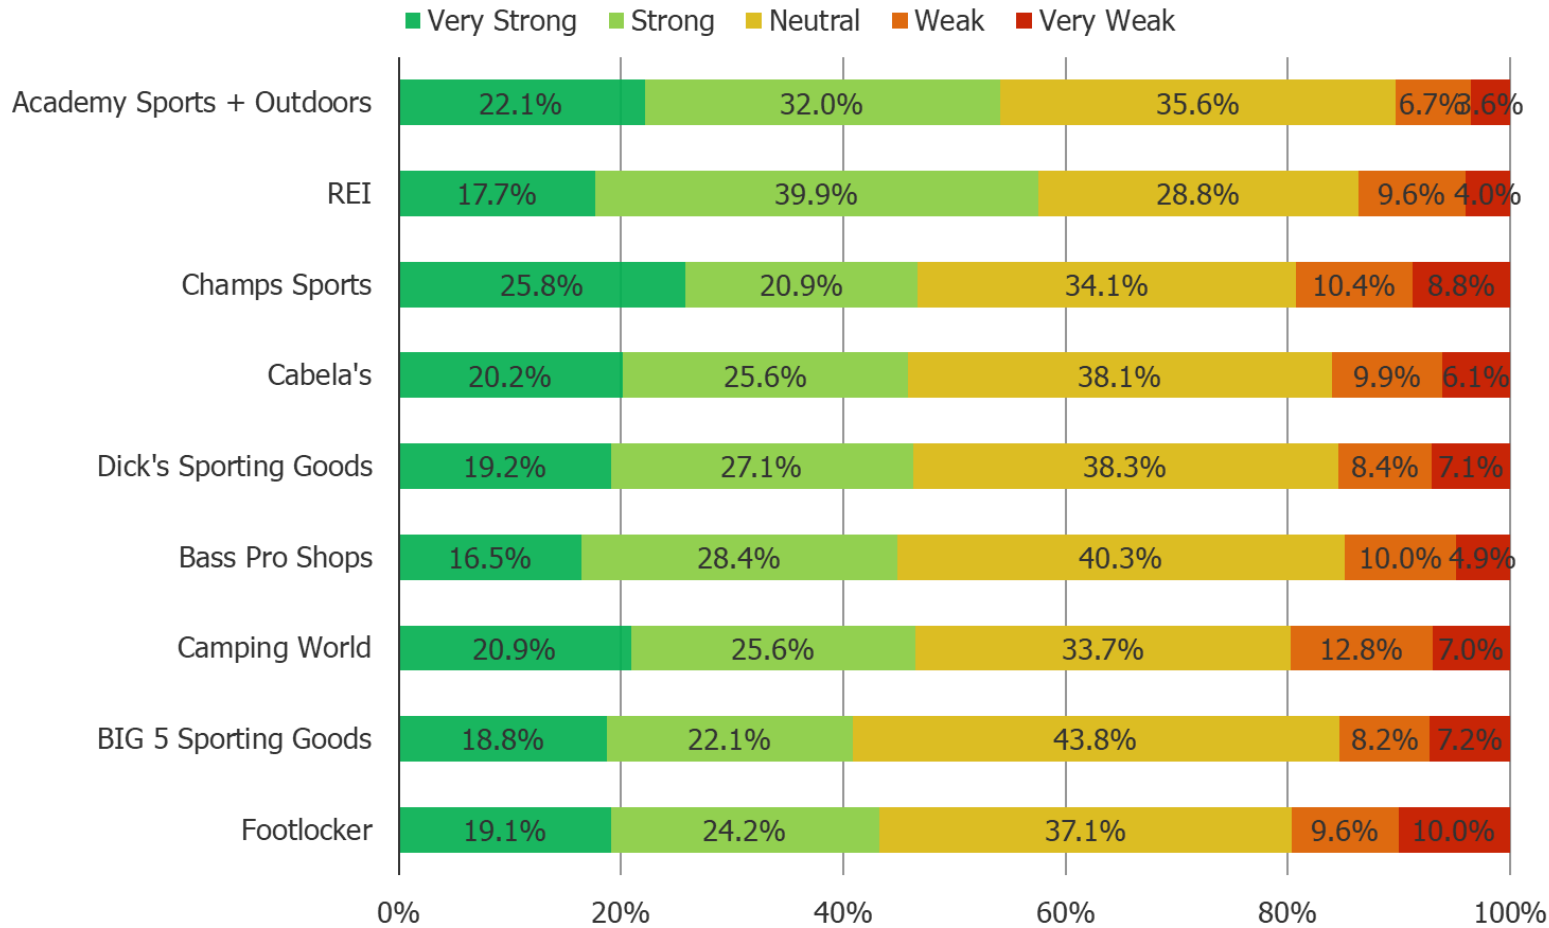

Posed to all respondents who have purchased from the below.

	N=
Dick's Sporting Goods	752
Cabela's	312
REI	198
Academy Sports + Outdoors	253
Bass Pro Shops	370
BIG 5 Sporting Goods	208
Champs Sports	182
Footlocker	529
Camping World	86

Thinking of the types of items that you have bought from this retailer for, how loyal are you to this retailer for these purchases?

Posed to all respondents who shop the below retailers.

	N=
Dick's Sporting Goods	752
Cabela's	312
REI	198
Academy Sports + Outdoors	253
Bass Pro Shops	370
BIG 5 Sporting Goods	208
Champs Sports	182
Footlocker	529
Camping World	86

When you shop the following, how likely are you to check the price of the item on Amazon before you buy it from this retailer?

Posed to all respondents who have shopped the below.

	N=
Dick's Sporting Goods	752
Cabela's	312
REI	198
Academy Sports + Outdoors	253
Bass Pro Shops	370
BIG 5 Sporting Goods	208
Champs Sports	182
Footlocker	529
Camping World	86

Please rate the strength of your relationship with the following:

Posed to all respondents who have shopped the below.

	N=
Dick's Sporting Goods	752
Cabela's	312
REI	198
Academy Sports + Outdoors	253
Bass Pro Shops	370
BIG 5 Sporting Goods	208
Champs Sports	182
Footlocker	529
Camping World	86