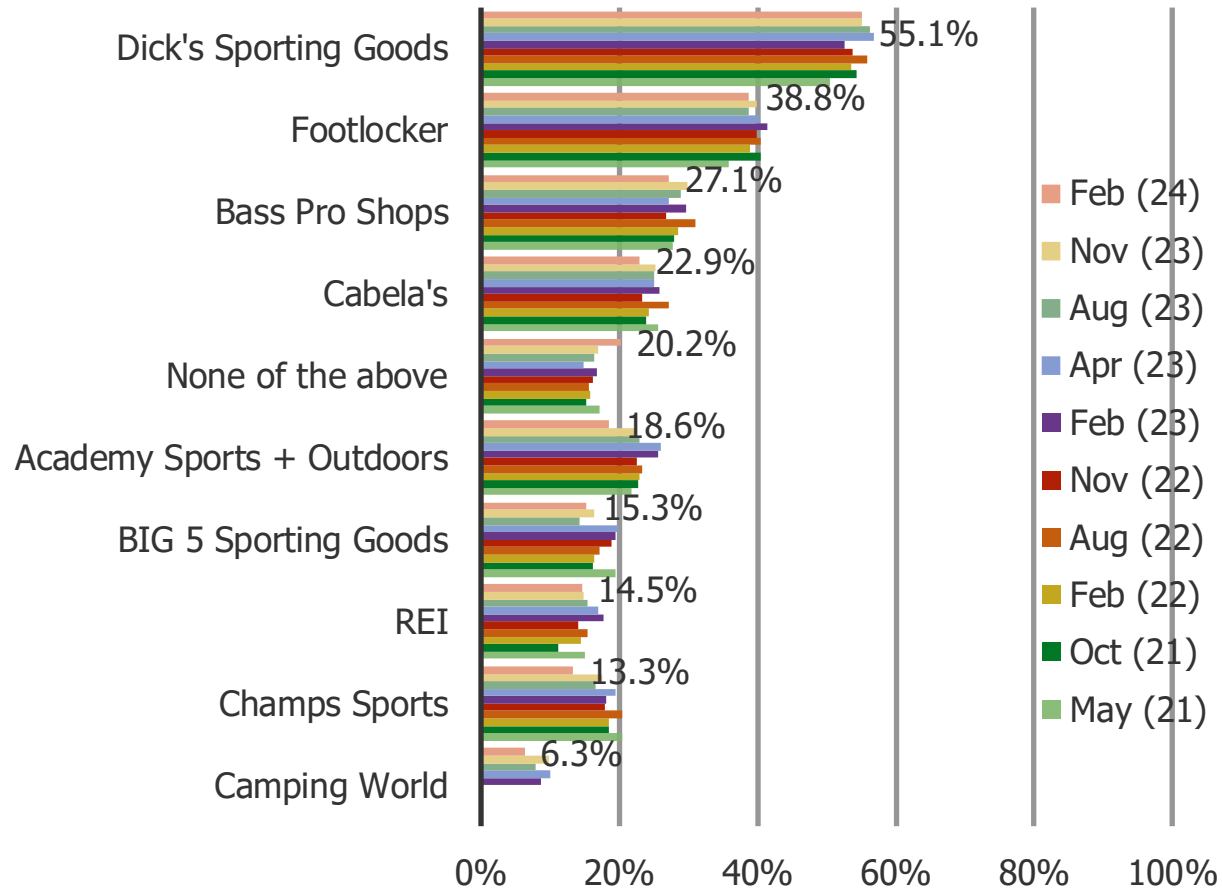

Posed to all respondents who have shopped the below ever.

	N=
Dick's Sporting Goods	752
Cabela's	312
REI	198
Academy Sports + Outdoors	253
Bass Pro Shops	370
BIG 5 Sporting Goods	208
Champs Sports	182
Footlocker	529
Camping World	86

Why Do Customers Choose Dick's and Academy?

If You Had To Choose One Sporting Goods Retailer, Which, and Why?

NPS

Competitive Dynamics

Sporting Goods Retail Trends

Which of the following retailers, if any, have you heard of?

Posed to all respondents.

Have you ever purchased anything form the following retailers?

Posed to all respondents.

How do you prefer to shop the following?

Posed to all respondents who have shopped the below.

	N=
Dick's Sporting Goods	752
Cabela's	312
REI	198
Academy Sports + Outdoors	253
Bass Pro Shops	370
BIG 5 Sporting Goods	208
Champs Sports	182
Footlocker	529
Camping World	86

When did you most recently purchase something from the following?