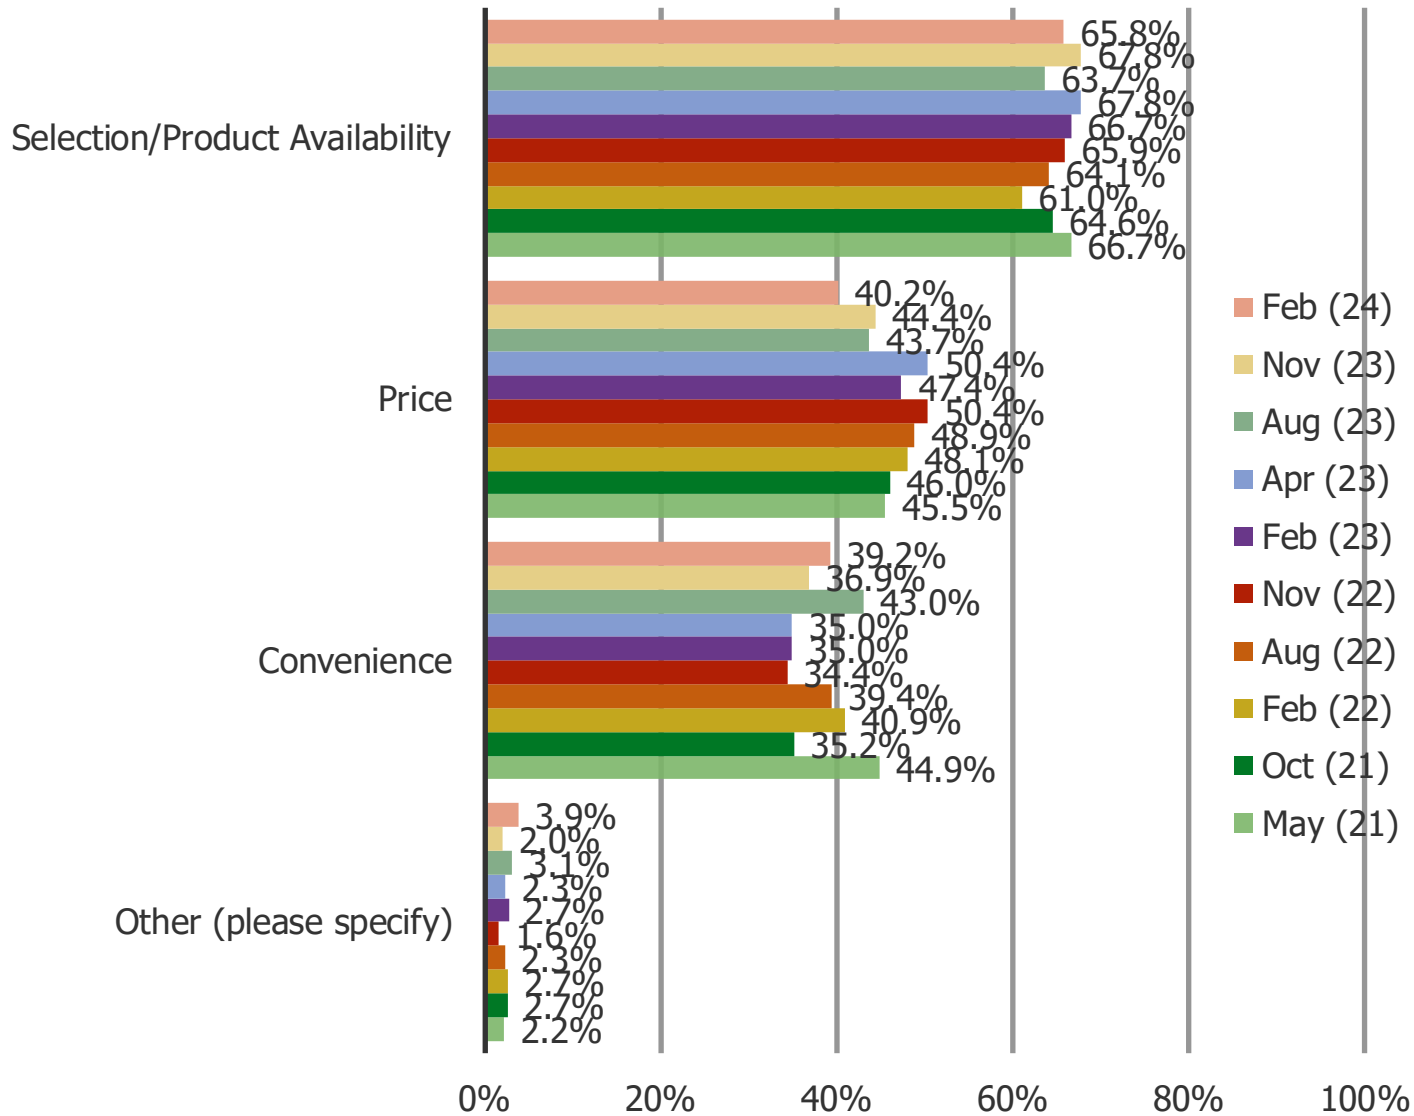

When you shop Dick's sporting goods, which typically describes why you chose Dick's? (Please select 1-2 choices)

Posed to all respondents who have shopped Dick's.