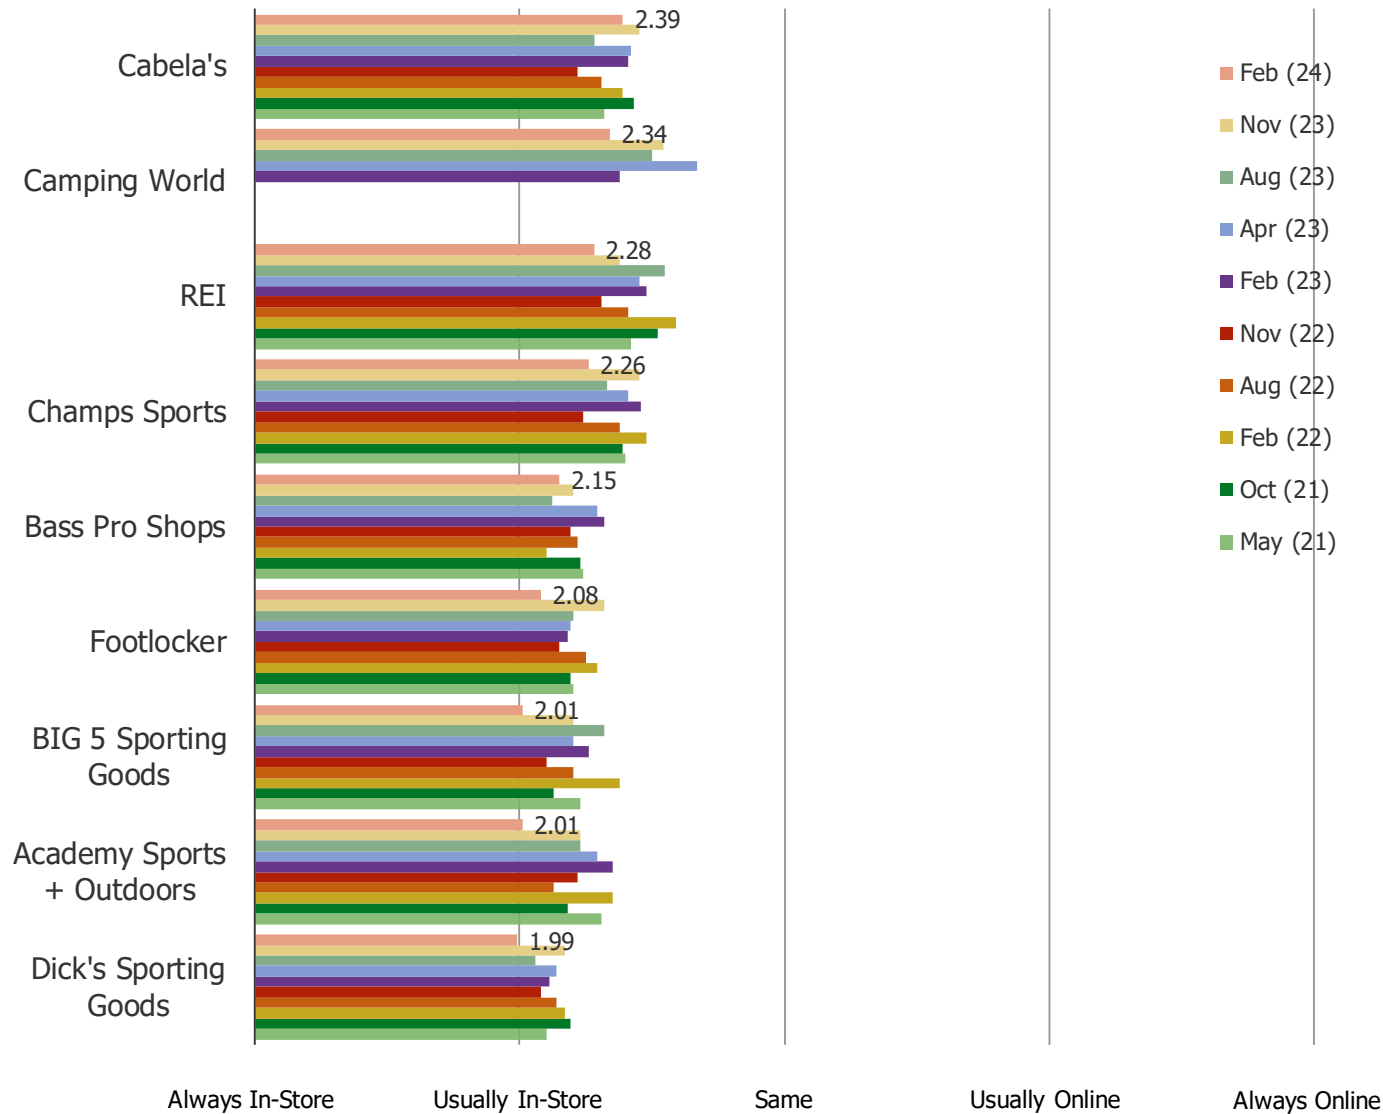

Posed to all respondents who have shopped the below ever.

	N=
Dick's Sporting Goods	752
Cabela's	312
REI	198
Academy Sports + Outdoors	253
Bass Pro Shops	370
BIG 5 Sporting Goods	208
Champs Sports	182
Footlocker	529
Camping World	86

Posed to all respondents.

Have you ever purchased anything form the following retailers?

Posed to all respondents.

How do you prefer to shop the following?

Posed to all respondents who have shopped the below.

	N=
Dick's Sporting Goods	752
Cabela's	312
REI	198
Academy Sports + Outdoors	253
Bass Pro Shops	370
BIG 5 Sporting Goods	208
Champs Sports	182
Footlocker	529
Camping World	86

When did you most recently purchase something from the following?

Posed to all respondents who have purchased from the below.

	N=
Dick's Sporting Goods	752
Cabela's	312
REI	198
Academy Sports + Outdoors	253
Bass Pro Shops	370
BIG 5 Sporting Goods	208
Champs Sports	182
Footlocker	529
Camping World	86