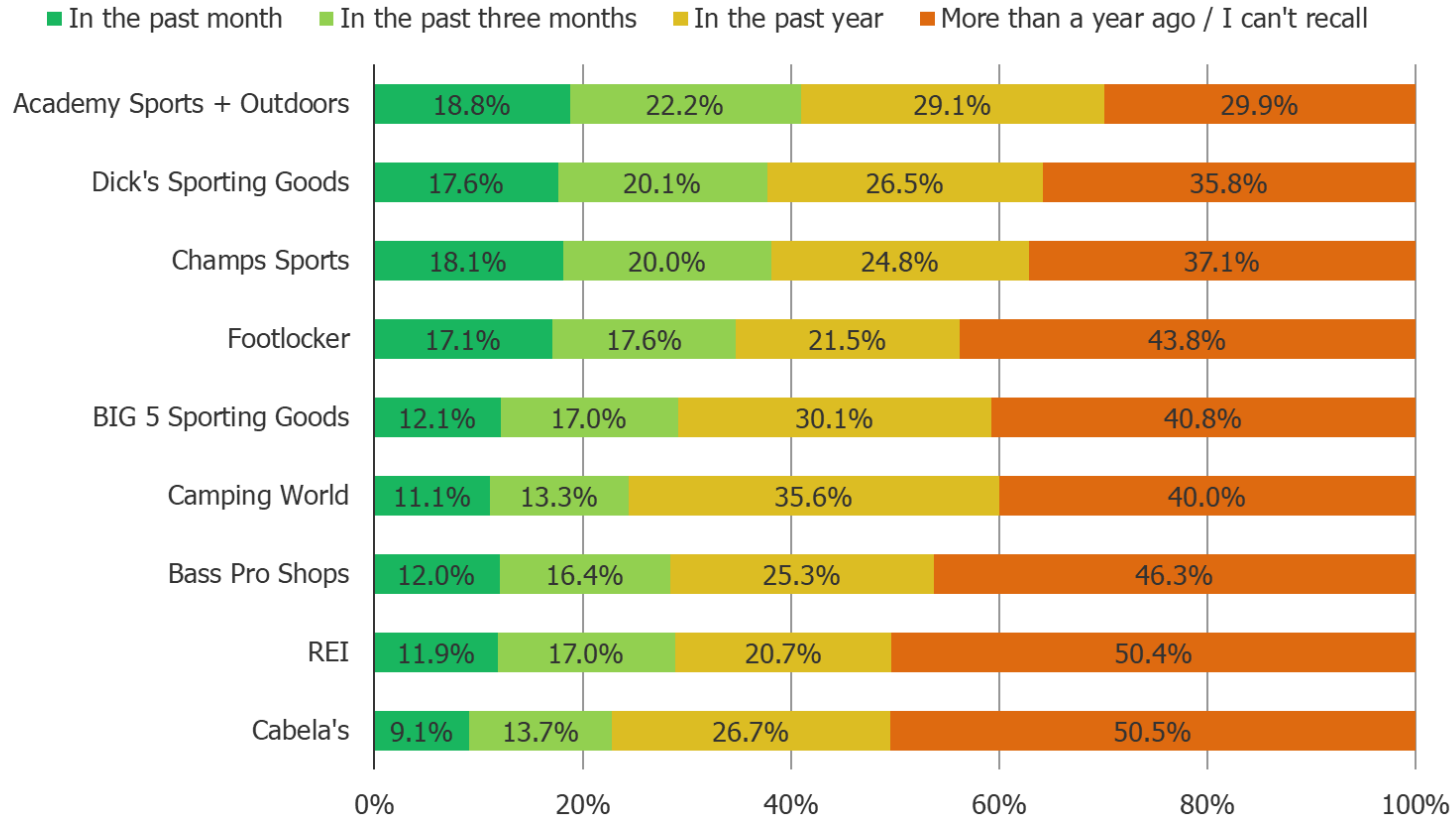

When did you most recently purchase something from the following?

Posed to all respondents who have purchased from the below.

	N=
Dick's Sporting Goods	777
Cabela's	307
REI	135
Academy Sports + Outdoors	261
Bass Pro Shops	391
BIG 5 Sporting Goods	206
Champs Sports	210
Footlocker	596
Camping World	90