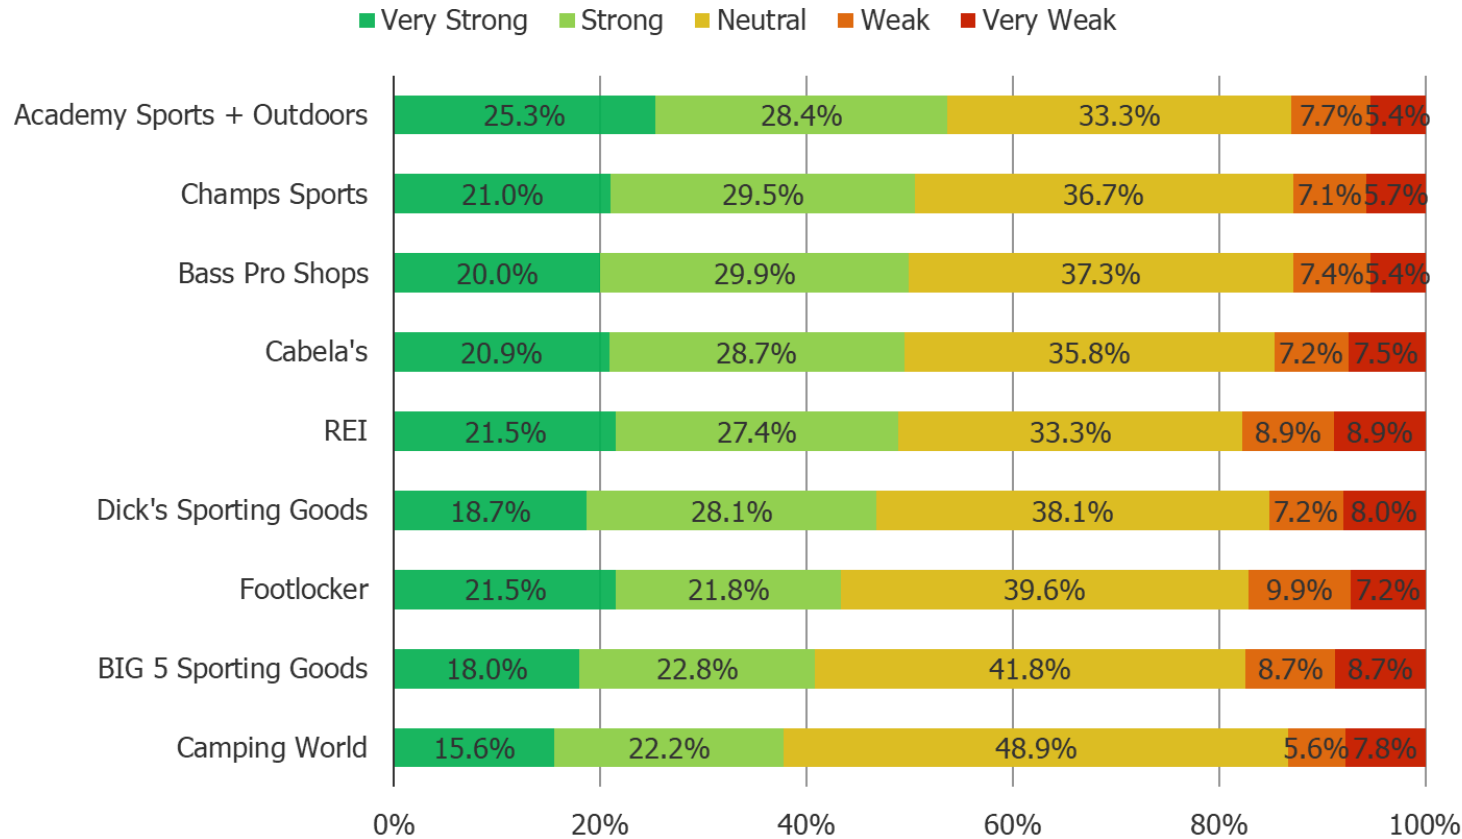

Posed to all respondents who have purchased from the below.

	N=
Dick's Sporting Goods	777
Cabela's	307
REI	135
Academy Sports + Outdoors	261
Bass Pro Shops	391
BIG 5 Sporting Goods	206
Champs Sports	210
Footlocker	596
Camping World	90

Thinking of the types of items that you have bought from this retailer for, how loyal are you to this retailer for these purchases?

Posed to all respondents who shop the below retailers.

	N=
Dick's Sporting Goods	777
Cabela's	307
REI	135
Academy Sports + Outdoors	261
Bass Pro Shops	391
BIG 5 Sporting Goods	206
Champs Sports	210
Footlocker	596
Camping World	90

When you shop the following, how likely are you to check the price of the item on Amazon before you buy it from this retailer?

Posed to all respondents who have shopped the below.

	N=
Dick's Sporting Goods	777
Cabela's	307
REI	135
Academy Sports + Outdoors	261
Bass Pro Shops	391
BIG 5 Sporting Goods	206
Champs Sports	210
Footlocker	596
Camping World	90

Please rate the strength of your relationship with the following:

Posed to all respondents who have shopped the below.

	N=
Dick's Sporting Goods	777
Cabela's	307
REI	135
Academy Sports + Outdoors	261
Bass Pro Shops	391
BIG 5 Sporting Goods	206
Champs Sports	210
Footlocker	596
Camping World	90