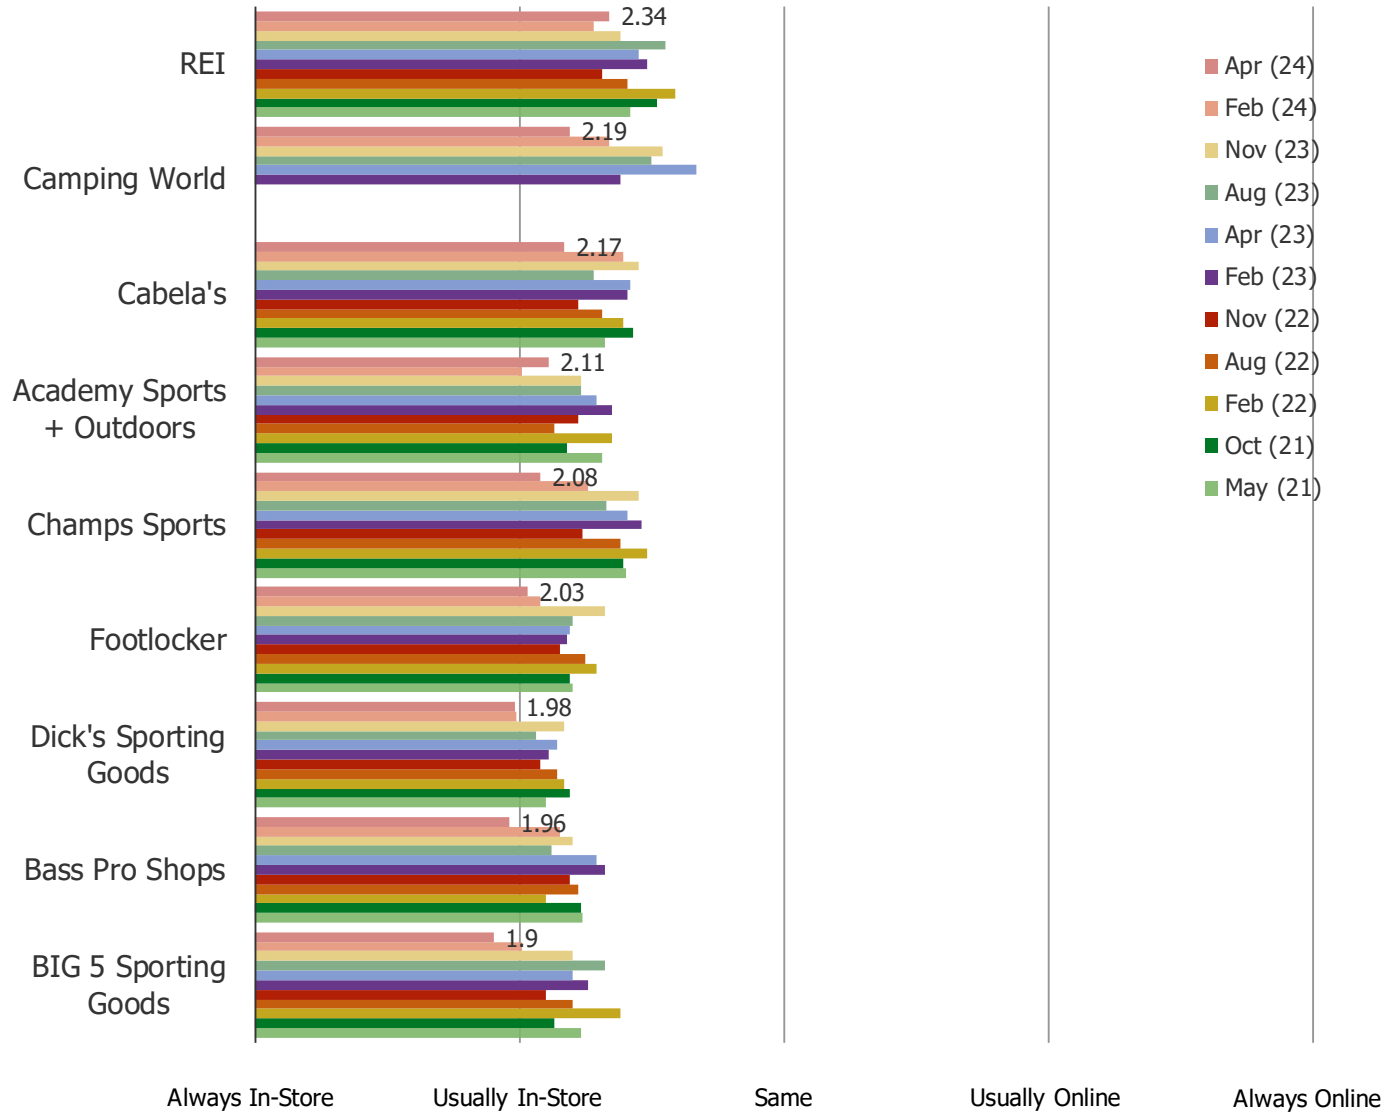

Posed to all respondents.

Have you ever purchased anything form the following retailers?

Posed to all respondents.

How do you prefer to shop the following?

Posed to all respondents who have shopped the below.

	N=
Dick's Sporting Goods	777
Cabela's	307
REI	135
Academy Sports + Outdoors	261
Bass Pro Shops	391
BIG 5 Sporting Goods	206
Champs Sports	210
Footlocker	596
Camping World	90

When did you most recently purchase something from the following?

Posed to all respondents who have purchased from the below.

	N=
Dick's Sporting Goods	777
Cabela's	307
REI	135
Academy Sports + Outdoors	261
Bass Pro Shops	391
BIG 5 Sporting Goods	206
Champs Sports	210
Footlocker	596
Camping World	90