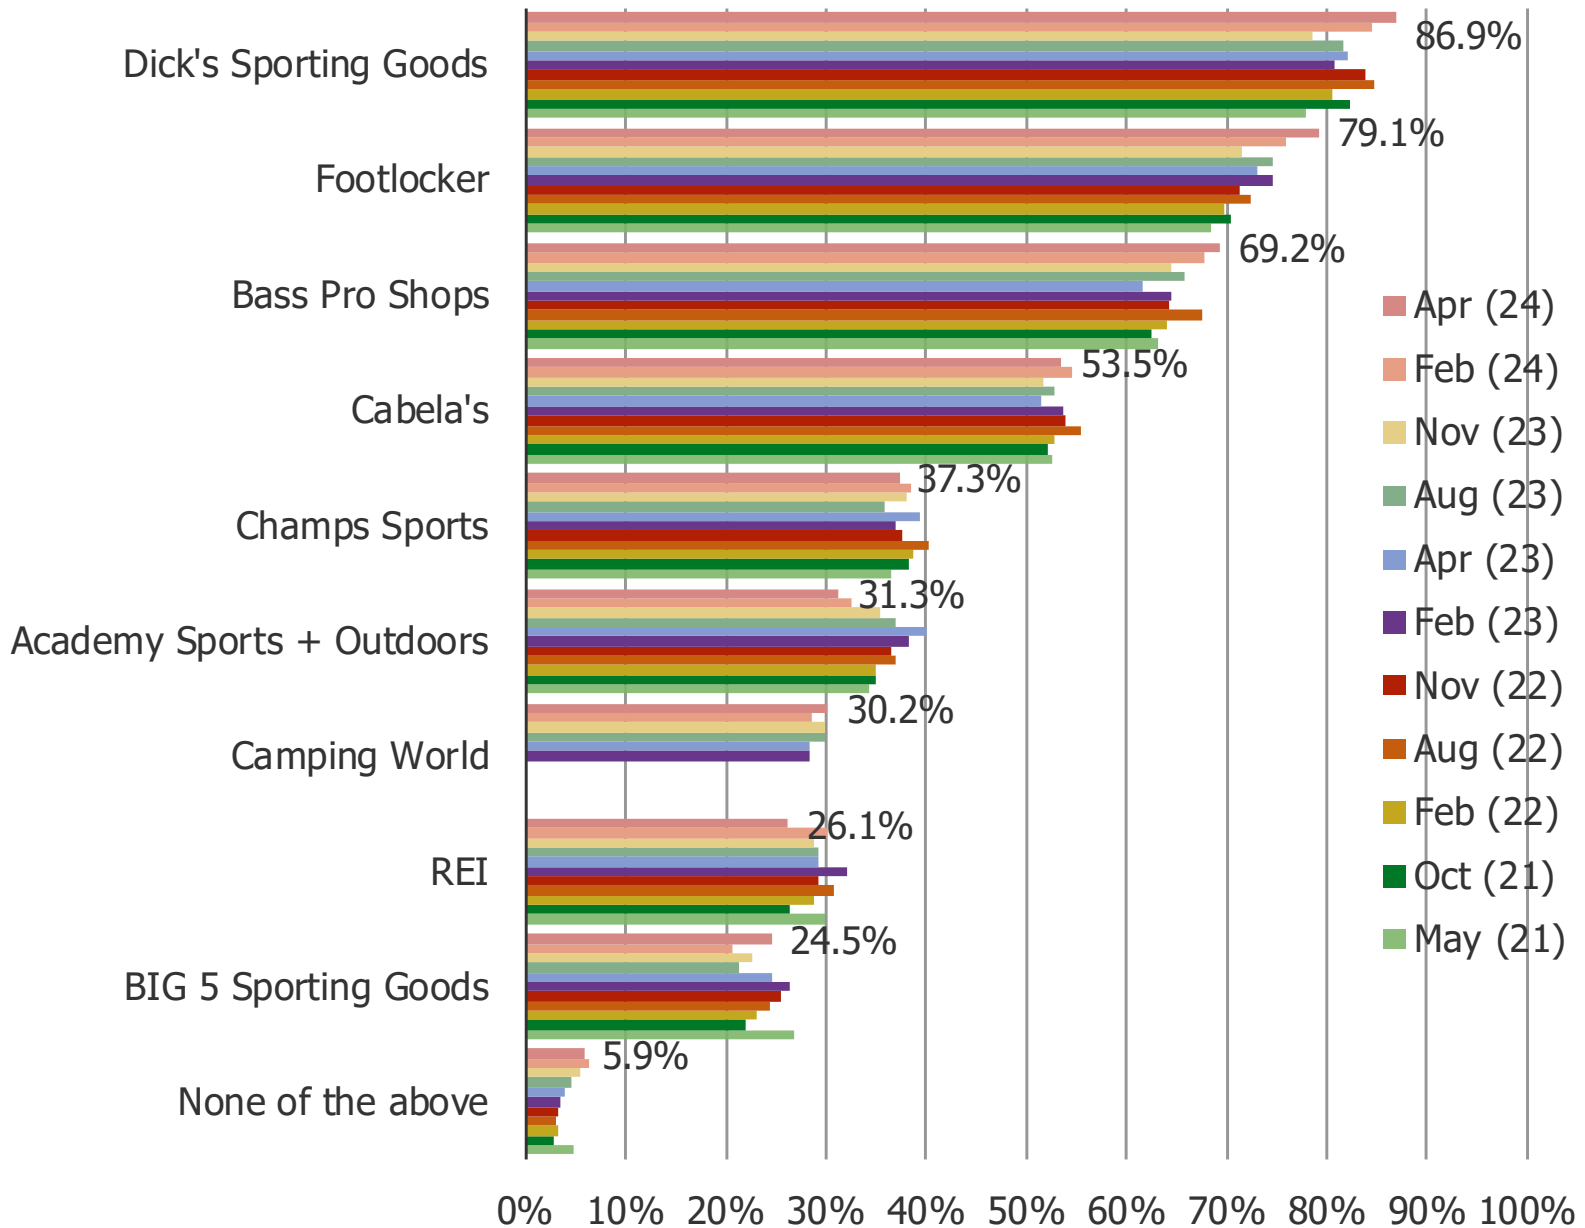

	N=
Dick's Sporting Goods	514
Cabela's	94
REI	45
Academy Sports + Outdoors	144
Bass Pro Shops	104
BIG 5 Sporting Goods	85
Champs Sports	43
Footlocker	155

Why Do Customers Choose Dick's and Academy?

If You Had To Choose One Sporting Goods Retailer, Which, and Why?

NPS

Competitive Dynamics

Sporting Goods Retail Trends

How likely are you to recommend the following to a friend or colleague?

Posed to all respondents who have shopped the below ever.

	N=
Dick's Sporting Goods	777
Cabela's	307
REI	135
Academy Sports + Outdoors	261
Bass Pro Shops	391
BIG 5 Sporting Goods	206
Champs Sports	210
Footlocker	596
Camping World	90

Why Do Customers Choose Dick's and Academy?

If You Had To Choose One Sporting Goods Retailer, Which, and Why?

NPS

Competitive Dynamics

Sporting Goods Retail Trends

Which of the following retailers, if any, have you heard of?

Posed to all respondents.

Have you ever purchased anything form the following retailers?

Posed to all respondents.

How do you prefer to shop the following?

Posed to all respondents who have shopped the below.