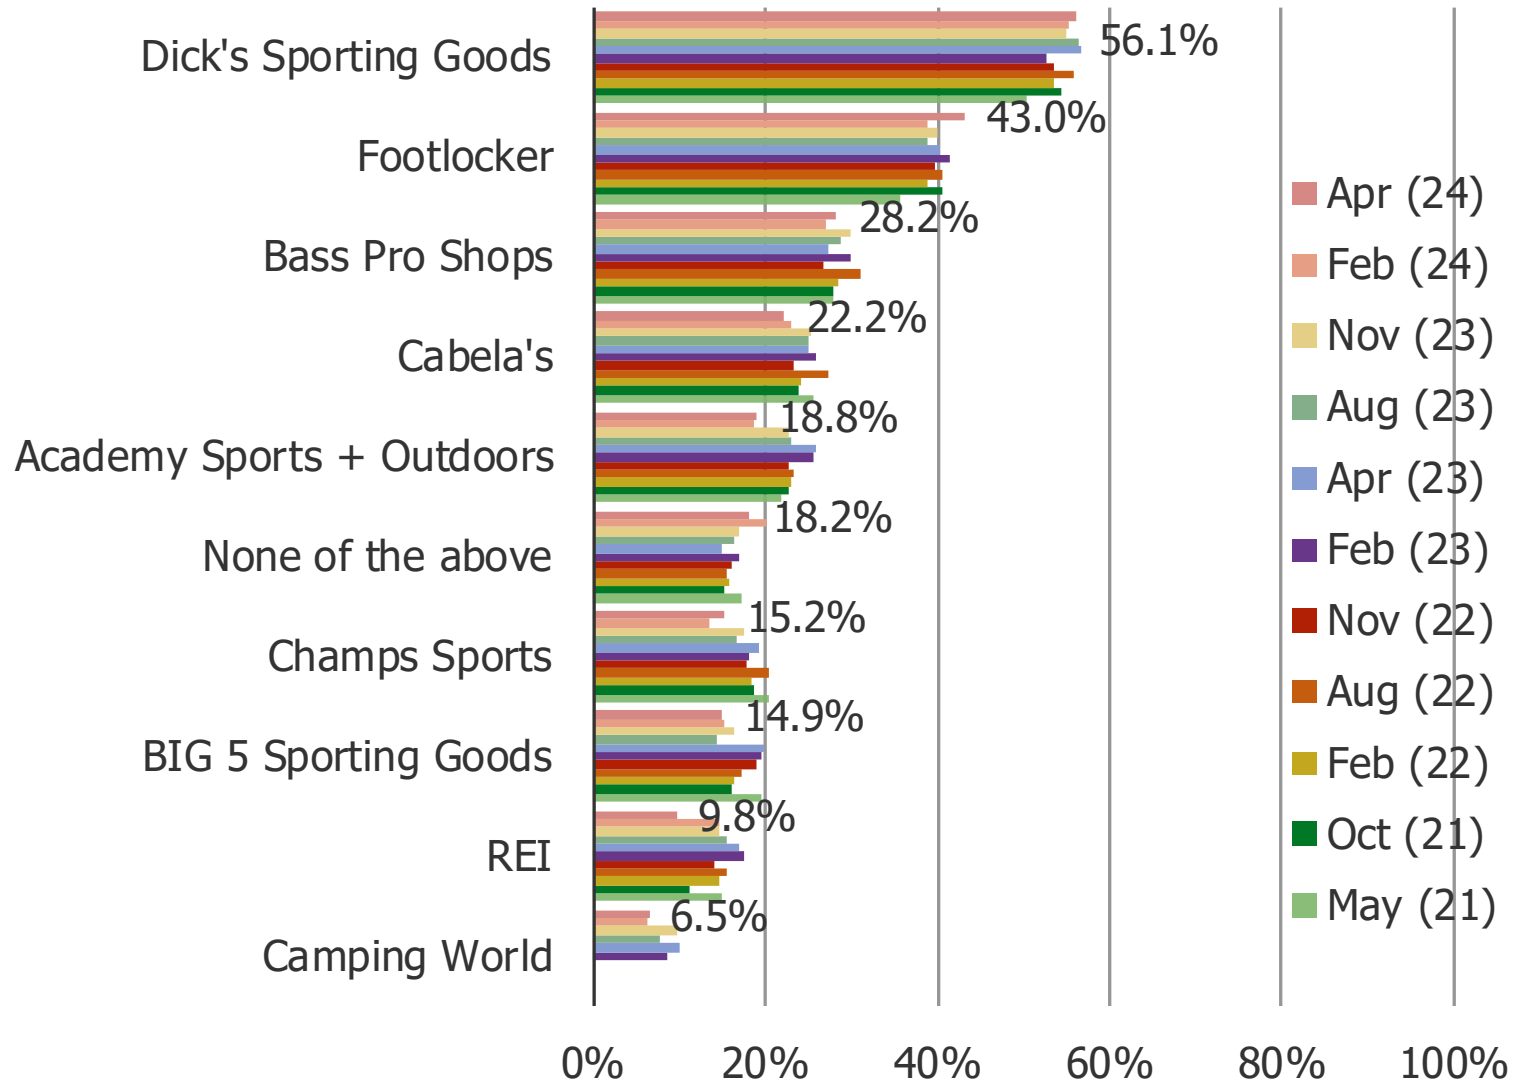

	N=
Dick's Sporting Goods	514
Cabela's	94
REI	45
Academy Sports + Outdoors	144
Bass Pro Shops	104
BIG 5 Sporting Goods	85
Champs Sports	43
Footlocker	155

Why Do Customers Choose Dick's and Academy?

If You Had To Choose One Sporting Goods Retailer, Which, and Why?

NPS

Competitive Dynamics

Sporting Goods Retail Trends

How likely are you to recommend the following to a friend or colleague?

Posed to all respondents who have shopped the below ever.

	N=
Dick's Sporting Goods	777
Cabela's	307
REI	135
Academy Sports + Outdoors	261
Bass Pro Shops	391
BIG 5 Sporting Goods	206
Champs Sports	210
Footlocker	596
Camping World	90

Why Do Customers Choose Dick's and Academy?

If You Had To Choose One Sporting Goods Retailer, Which, and Why?

NPS

Competitive Dynamics

Sporting Goods Retail Trends

Which of the following retailers, if any, have you heard of?

Posed to all respondents.

Have you ever purchased anything form the following retailers?

Posed to all respondents.

How do you prefer to shop the following?

Posed to all respondents who have shopped the below.