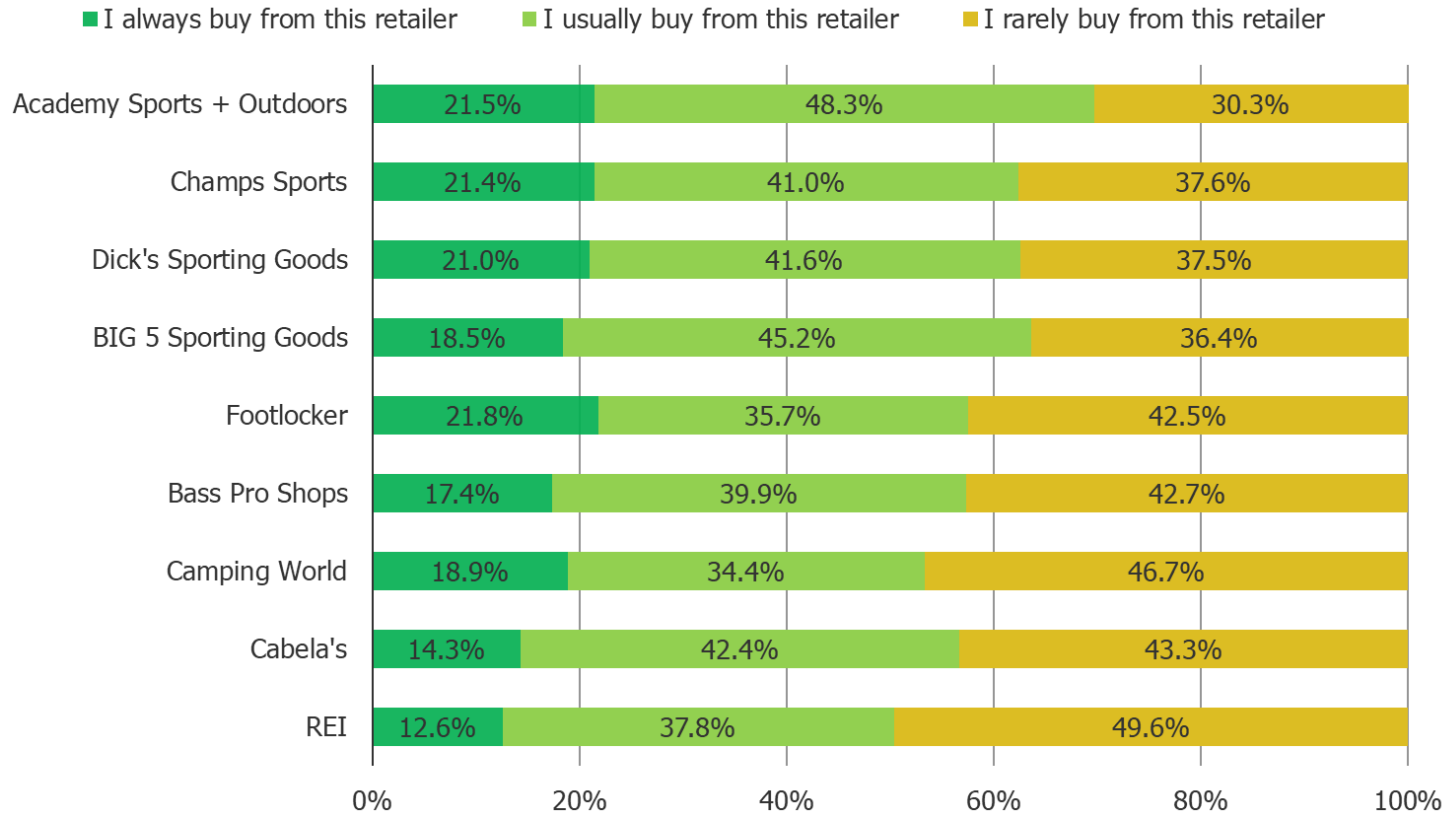

Thinking of the types of items that you have bought from this retailer for, how loyal are you to this retailer for these purchases?

Posed to all respondents who shop the below retailers.

	N=
Dick's Sporting Goods	777
Cabela's	307
REI	135
Academy Sports + Outdoors	261
Bass Pro Shops	391
BIG 5 Sporting Goods	206
Champs Sports	210
Footlocker	596
Camping World	90