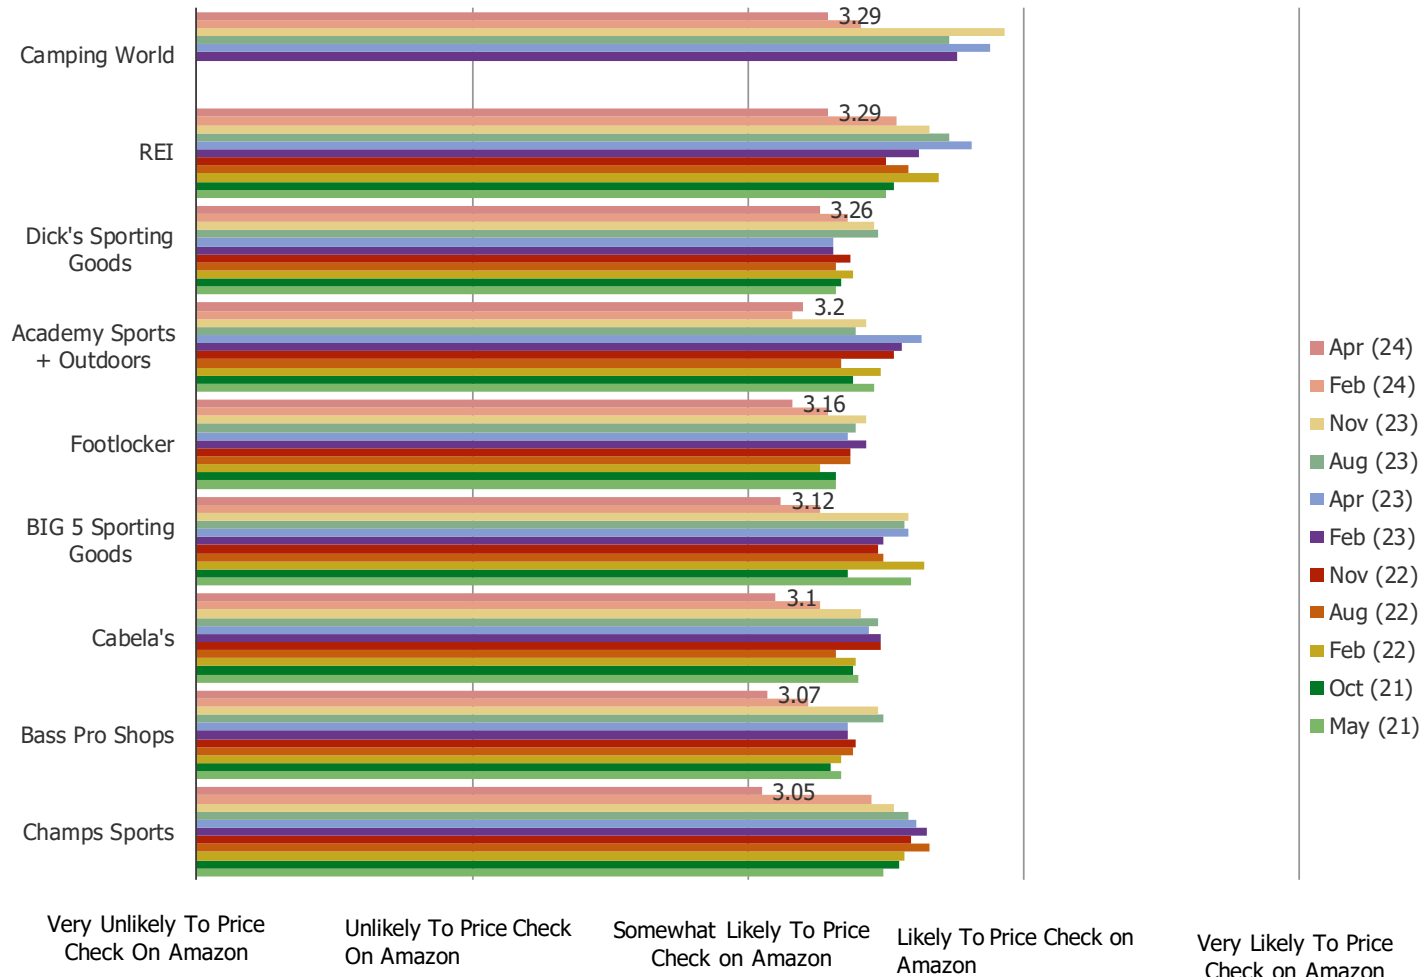

When you shop the following, how likely are you to check the price of the item on Amazon before you buy it from this retailer?

Posed to all respondents who have shopped the below.

	N=
Dick's Sporting Goods	777
Cabela's	307
REI	135
Academy Sports + Outdoors	261
Bass Pro Shops	391
BIG 5 Sporting Goods	206
Champs Sports	210
Footlocker	596
Camping World	90