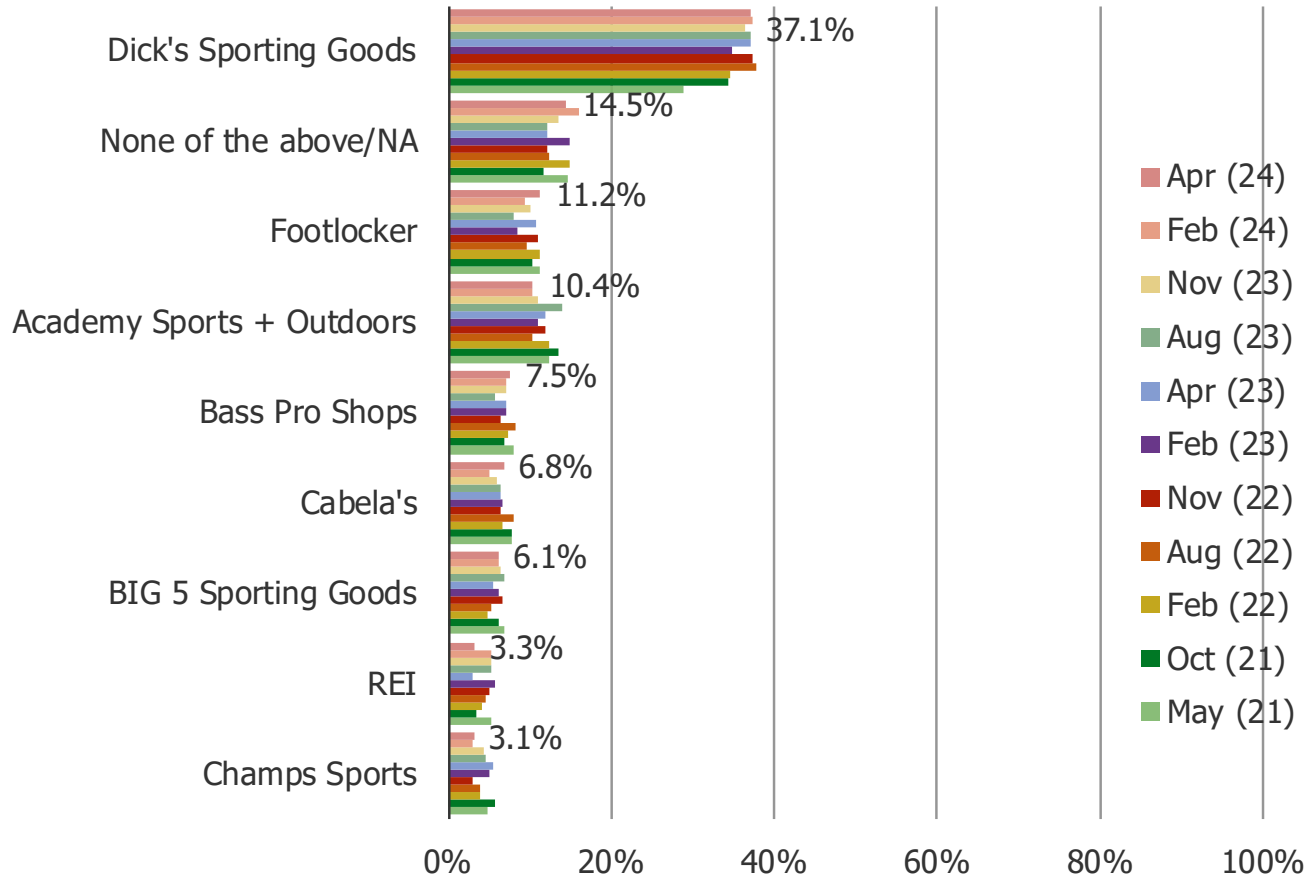

Posed to all respondents who have shopped Academy.

How much of a role do the brands available at Academy play in your decision to shop at Academy?

Posed to all respondents who have shopped Academy.

How much of a role do the types of products available at Academy play in your decision to shop at Academy?

Posed to all respondents who have shopped Academy.

Why Do Customers Choose Dick's and Academy?

If You Had To Choose One Sporting Goods Retailer, Which, and Why?

NPS

Competitive Dynamics

Sporting Goods Retail Trends

If you had to buy sporting goods/apparel or any related items that these retailers sell, which of the following retailers would you be most likely to choose?

Posed to all respondents.

* Reasons why respondents selected each of the above over the rest of the list explained on the next page.