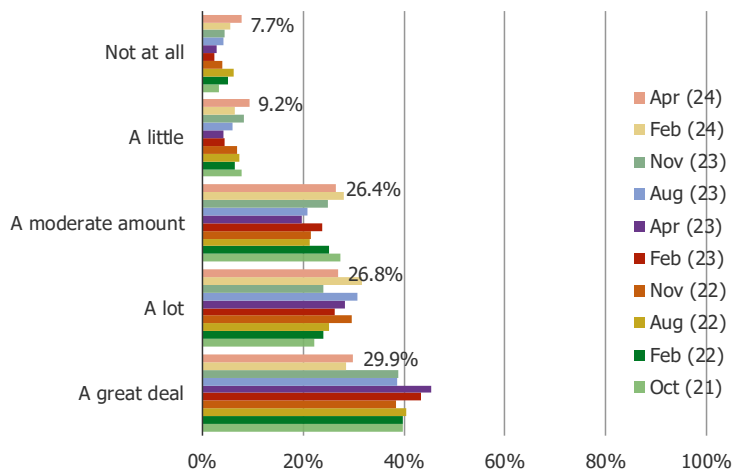

Posed to all respondents who have shopped Academy.

How much of a role do the brands available at Academy play in your decision to shop at Academy?

Posed to all respondents who have shopped Academy.

How much of a role do the types of products available at Academy play in your decision to shop at Academy?

Posed to all respondents who have shopped Academy.

Why Do Customers Choose Dick's and Academy?

If You Had To Choose One Sporting Goods Retailer, Which, and Why?

NPS

Competitive Dynamics

Sporting Goods Retail Trends