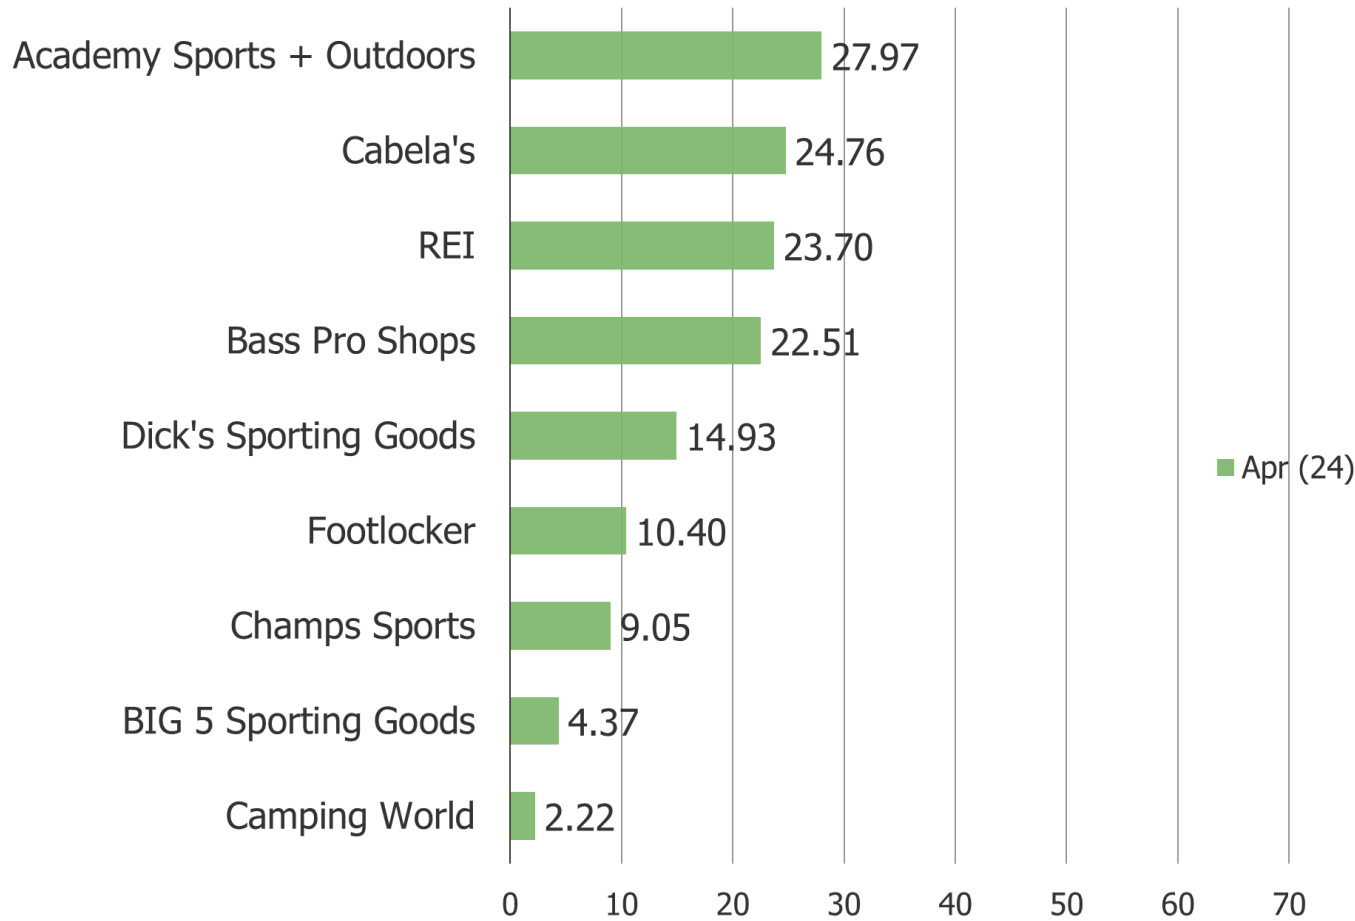

	N=
Dick's Sporting Goods	514
Cabela's	94
REI	45
Academy Sports + Outdoors	144
Bass Pro Shops	104
BIG 5 Sporting Goods	85
Champs Sports	43
Footlocker	155

Why Do Customers Choose Dick's and Academy?

If You Had To Choose One Sporting Goods Retailer, Which, and Why?

NPS

Competitive Dynamics

Sporting Goods Retail Trends

How likely are you to recommend the following to a friend or colleague?

Posed to all respondents who have shopped the below ever.

	N=
Dick's Sporting Goods	777
Cabela's	307
REI	135
Academy Sports + Outdoors	261
Bass Pro Shops	391
BIG 5 Sporting Goods	206
Champs Sports	210
Footlocker	596
Camping World	90