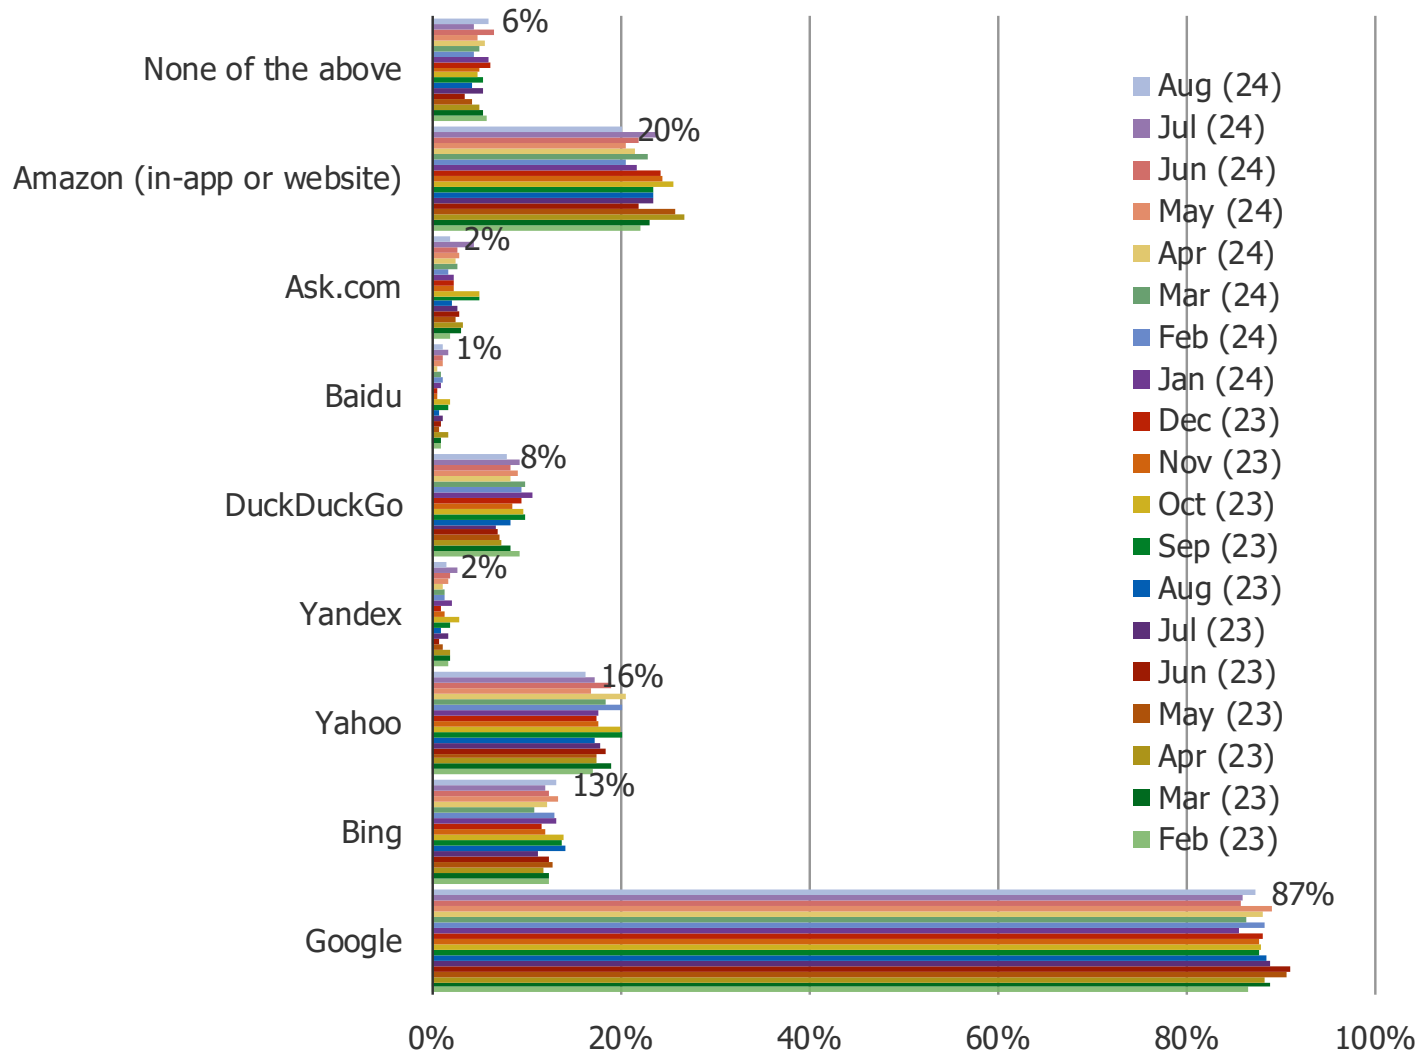

BESPOKE MARKET INTELLIGENCE

Search and AI

1,500 US Consumers Balanced To Census, Tracked Monthly

August 2024

Please describe your experience with AI Chatbots (eg, ChatGPT, Google Bard, etc).

Posed to all respondents (n = 1,502).

Have you or will you use any of the following today to search on the internet (mobile device or desktop)?

Posed to all respondents (n = 1,502).

Have you or will you use any of the following today to search on the internet (mobile device or desktop)?

Posed to respondents who said they use ChatGPT regularly (n = 323 completes in August 2024).

Which of the following is your favorite for searching on the internet?

Posed to all respondents (n = 1,502).

Which of the following is your favorite for searching on the internet?

Posed to respondents who said they use ChatGPT regularly (n = 323 completes in August 2024).