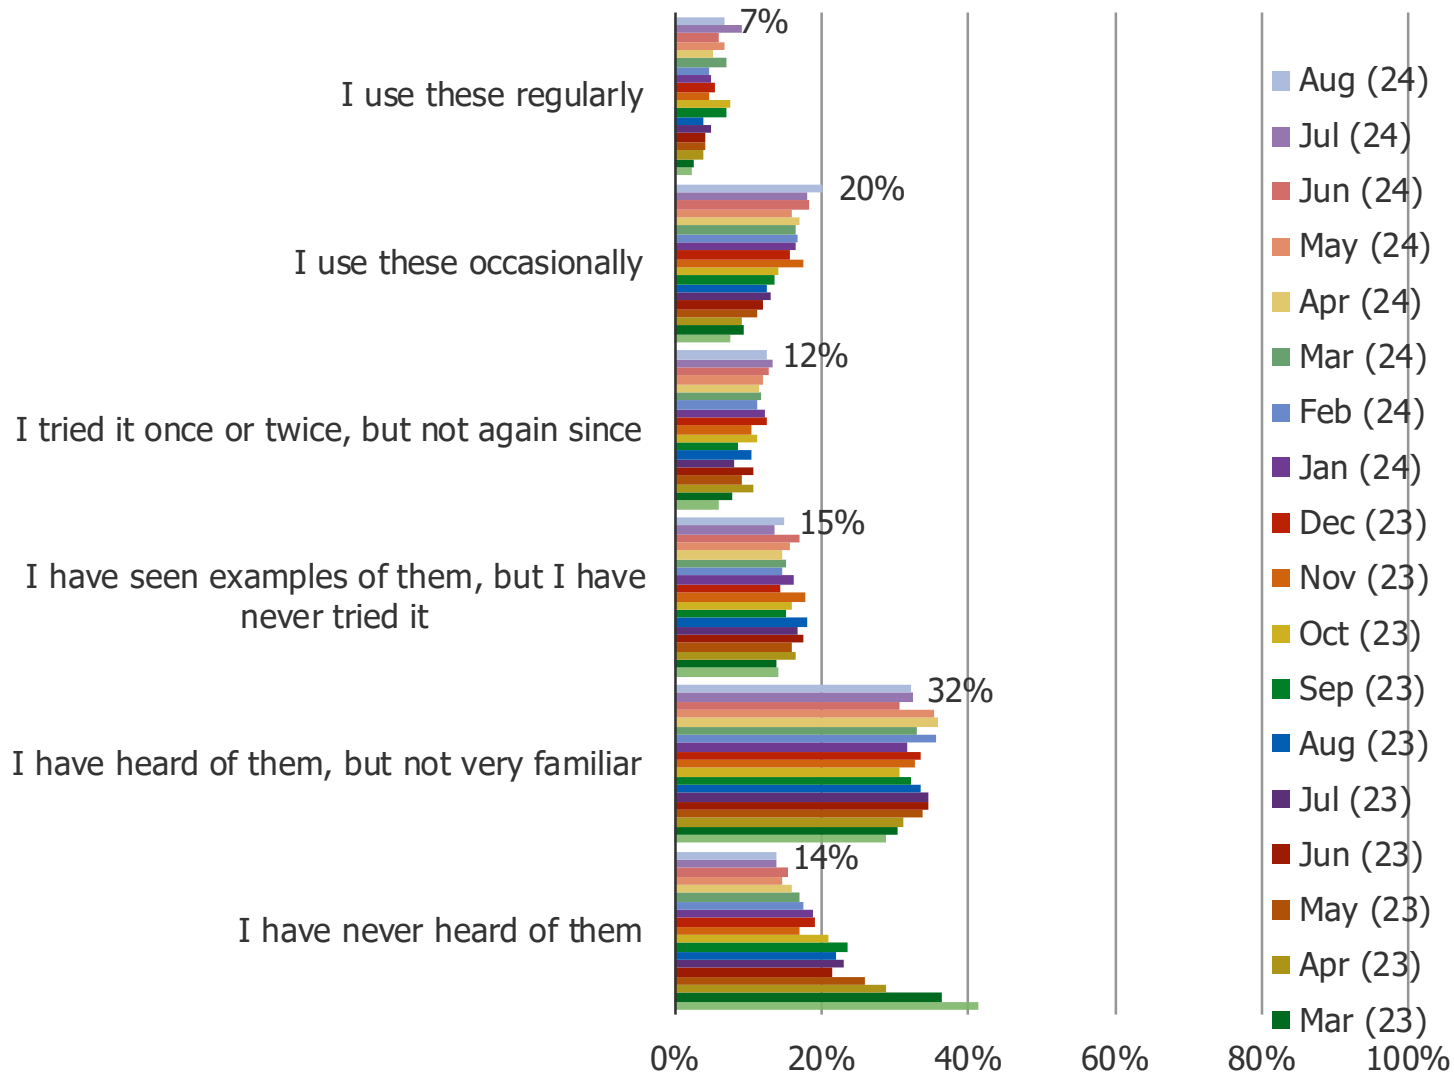

BESPOKE MARKET INTELLIGENCE

Search and AI

1,500 US Consumers Balanced To Census, Tracked Monthly

August 2024

Please describe your experience with AI Chatbots (eg, ChatGPT, Google Bard, etc).

Posed to all respondents (n = 1,502).

Posed to respondents who said they use ChatGPT regularly (n = 323 completes in August 2024).