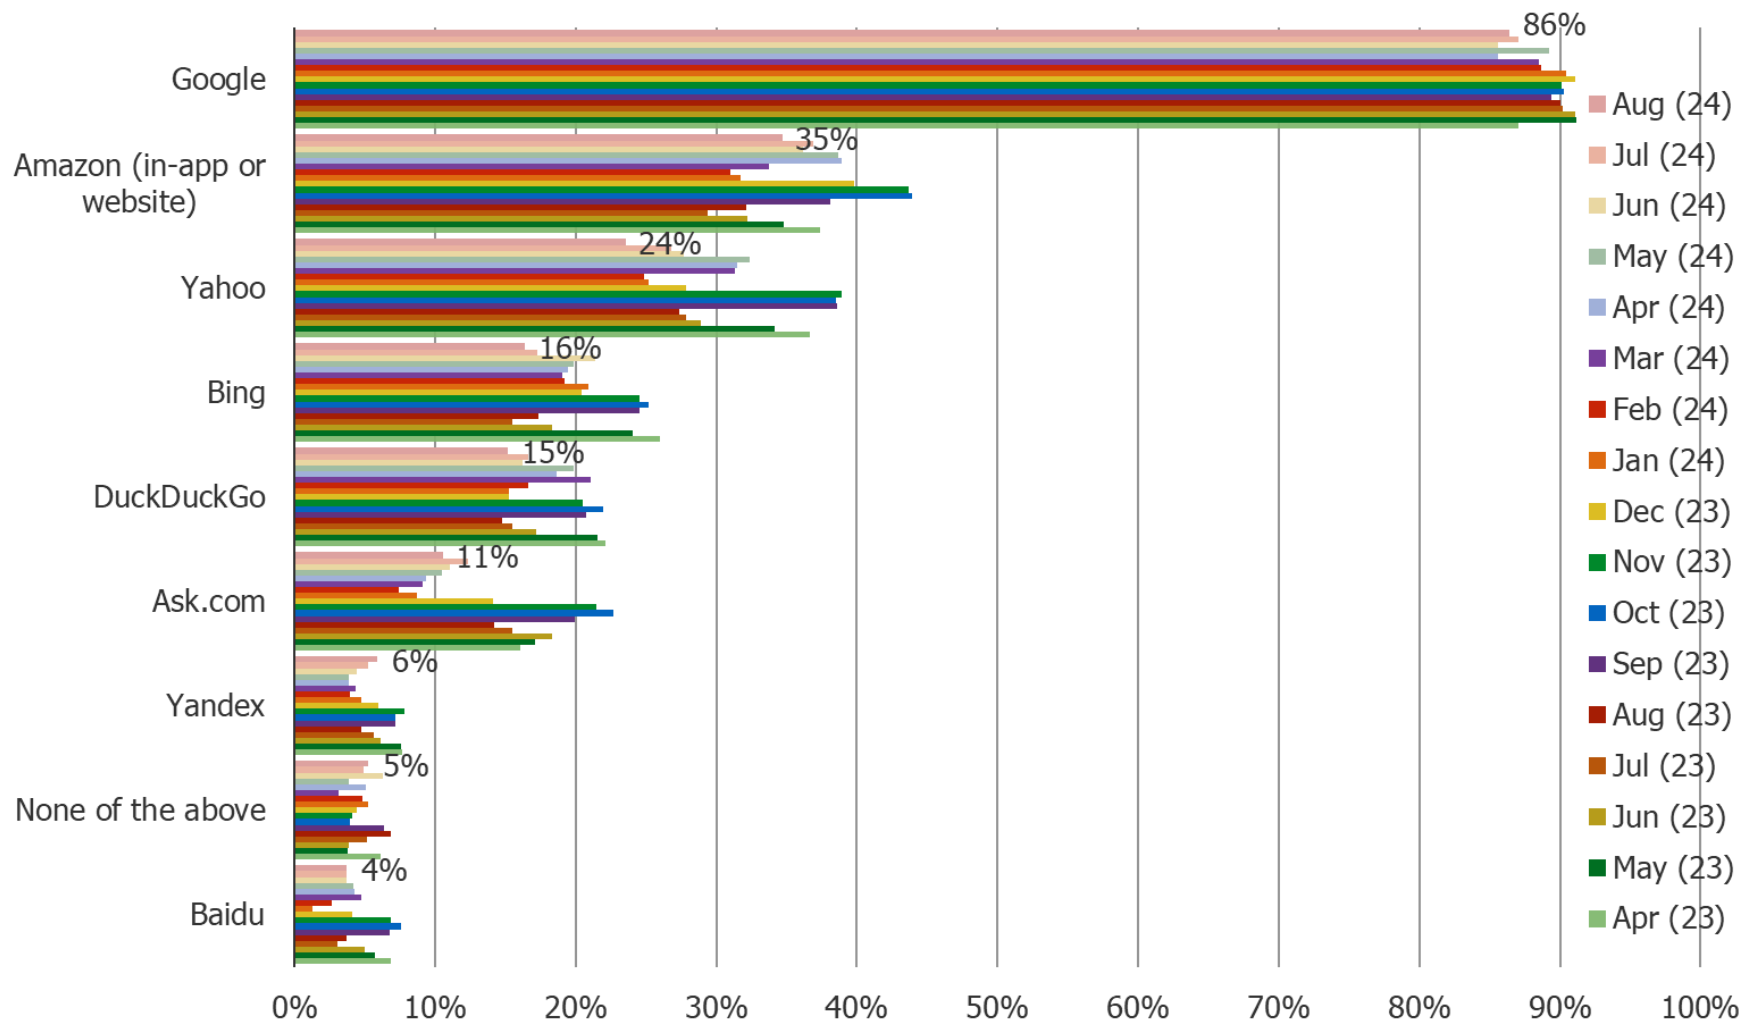

Have you or will you use any of the following today to search on the internet (mobile device or desktop)?

Posed to respondents who said they use ChatGPT regularly (n = 323 completes in August 2024).