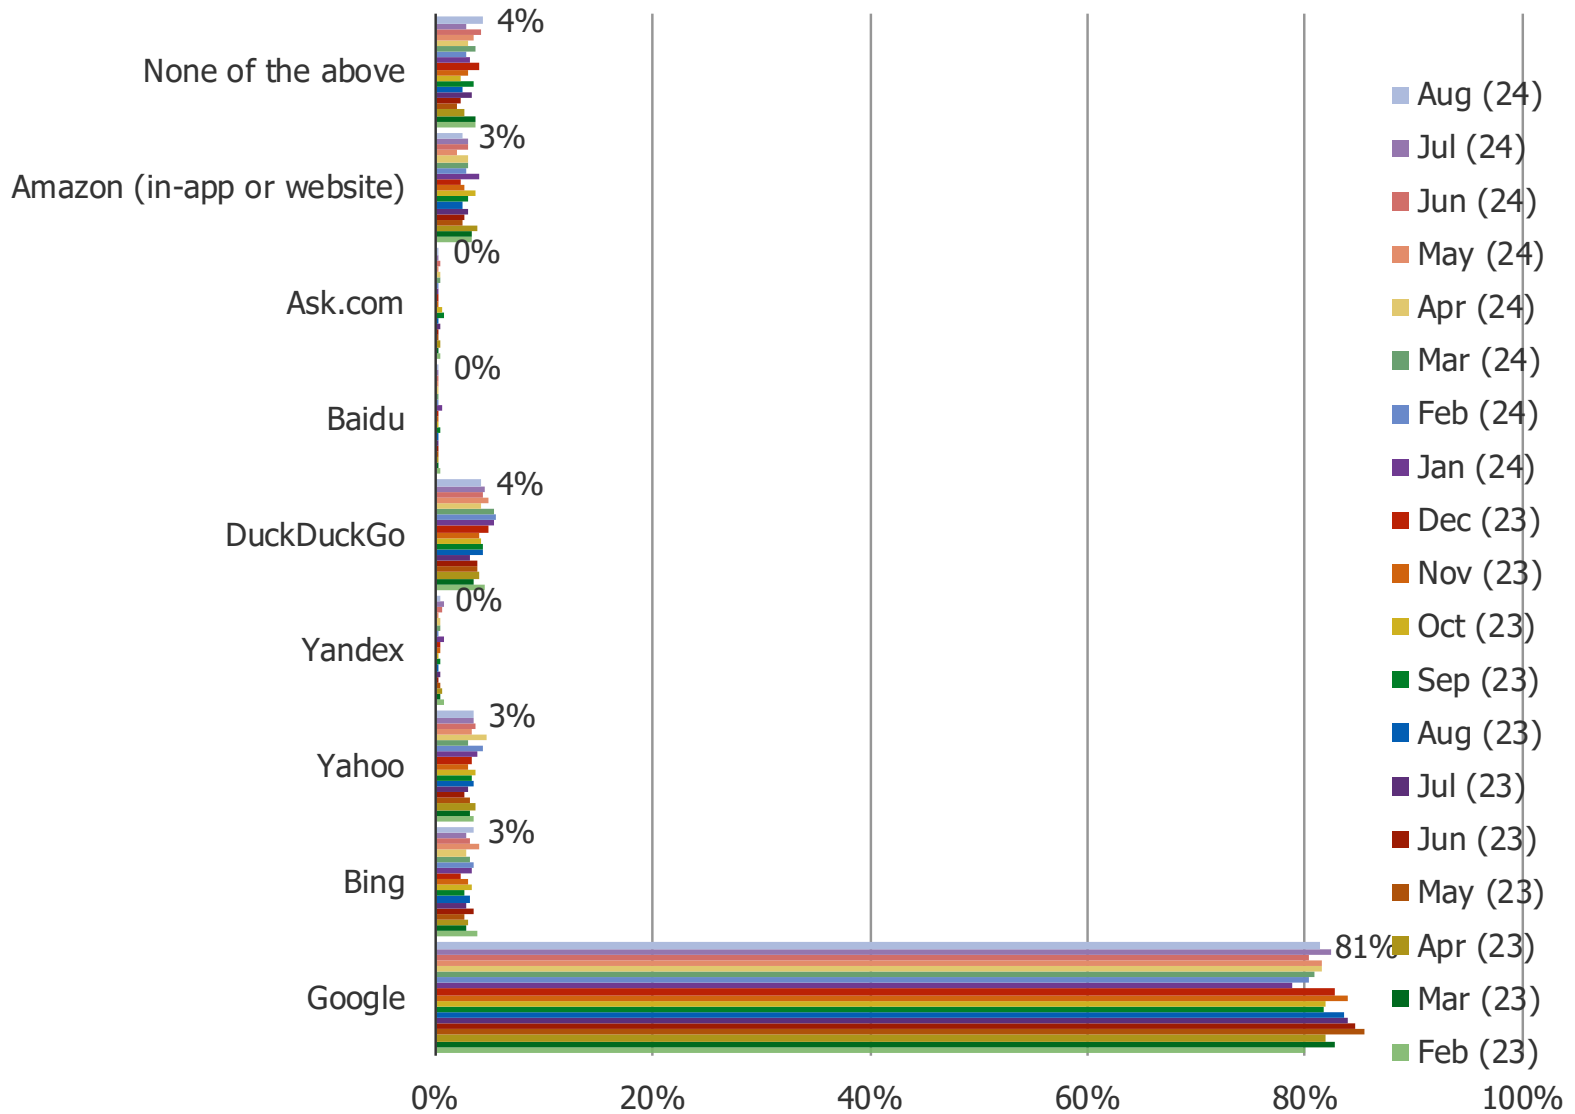

BESPOKE MARKET INTELLIGENCE

Search and AI

1,500 US Consumers Balanced To Census, Tracked Monthly

August 2024

Please describe your experience with AI Chatbots (eg, ChatGPT, Google Bard, etc).

Posed to all respondents (n = 1,502).

Have you or will you use any of the following today to search on the internet (mobile device or desktop)?

Posed to all respondents (n = 1,502).

Have you or will you use any of the following today to search on the internet (mobile device or desktop)?

Posed to respondents who said they use ChatGPT regularly (n = 323 completes in August 2024).

Which of the following is your favorite for searching on the internet?

Posed to all respondents (n = 1,502).

Which of the following is your favorite for searching on the internet?

Posed to respondents who said they use ChatGPT regularly (n = 323 completes in August 2024).