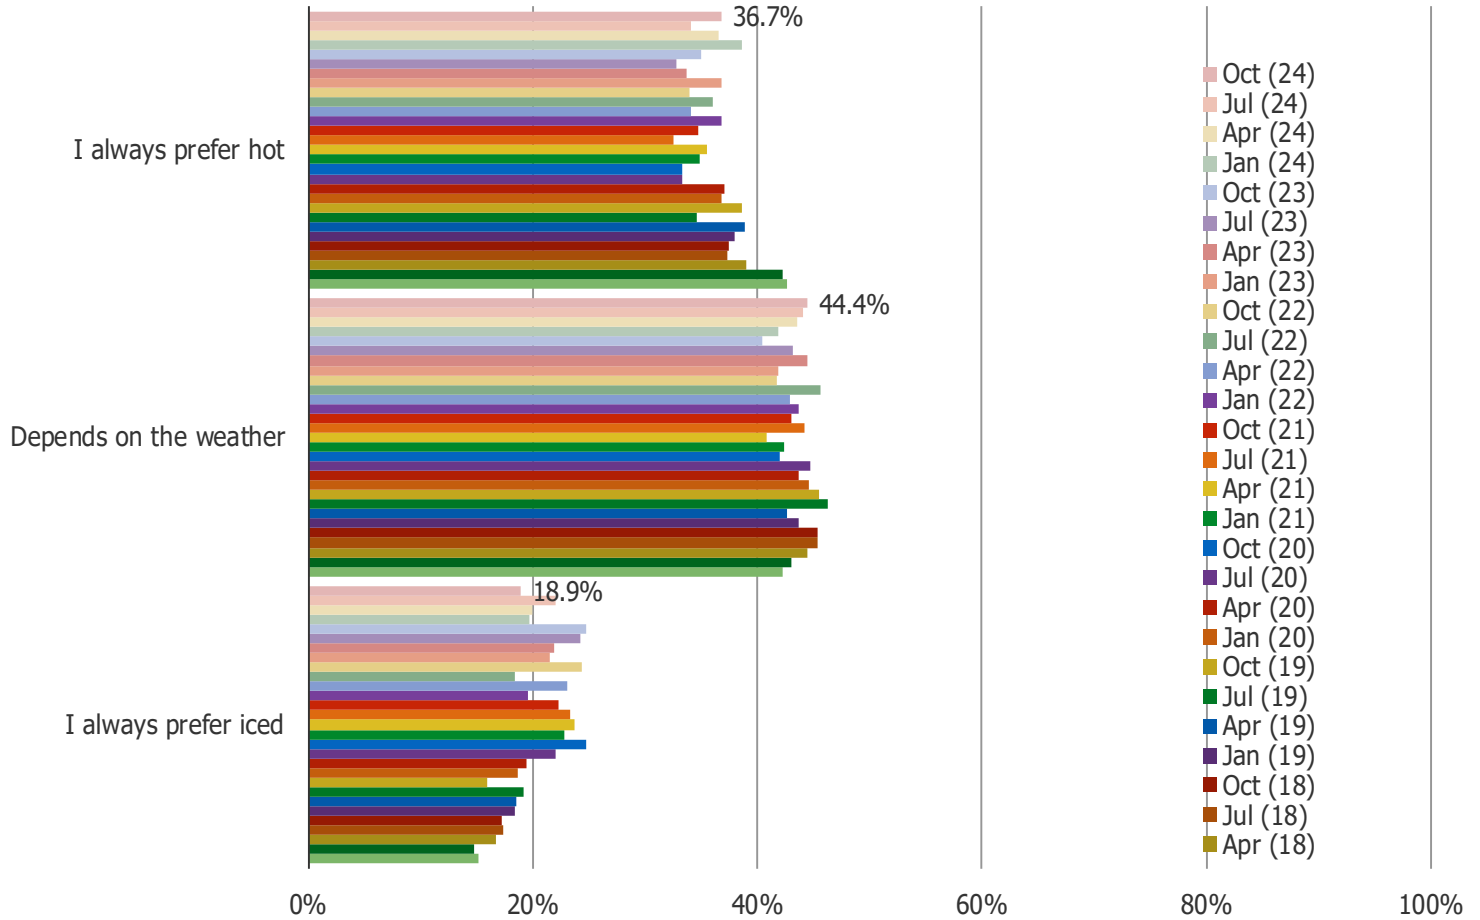

US DATA

WHERE DO YOU PREFER TO GET COFFEE?

Posed to respondents who drink coffee at least infrequently.

US DATA

DO YOU PREFER ICED OR HOT COFFEE TYPE OF DRINKS?

Posed to respondents who drink coffee at least infrequently.