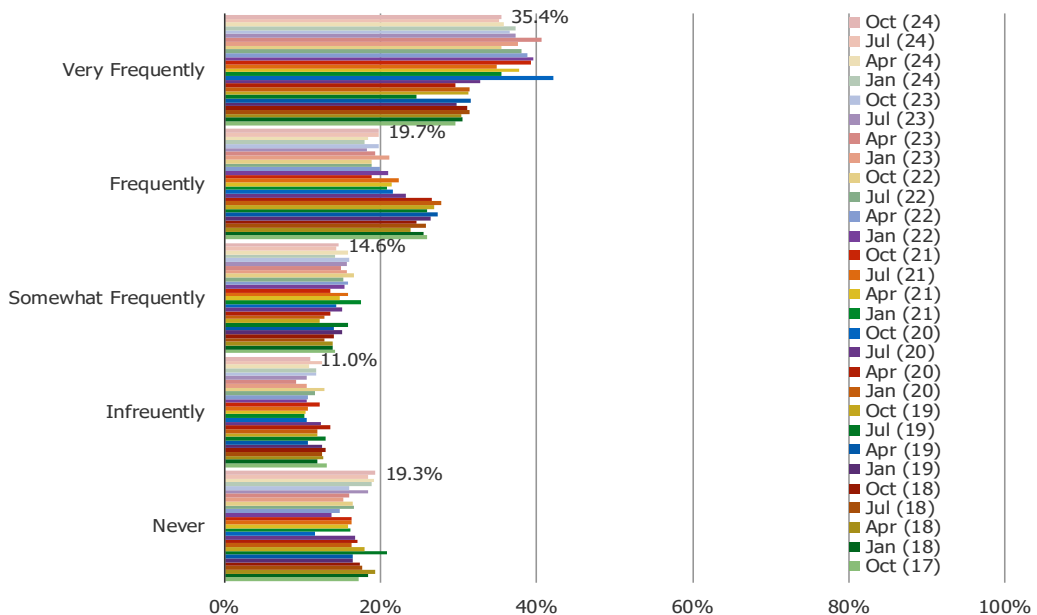

US DATA

HOW OFTEN DO YOU DRINK COFFEE?

Posed to all respondents.