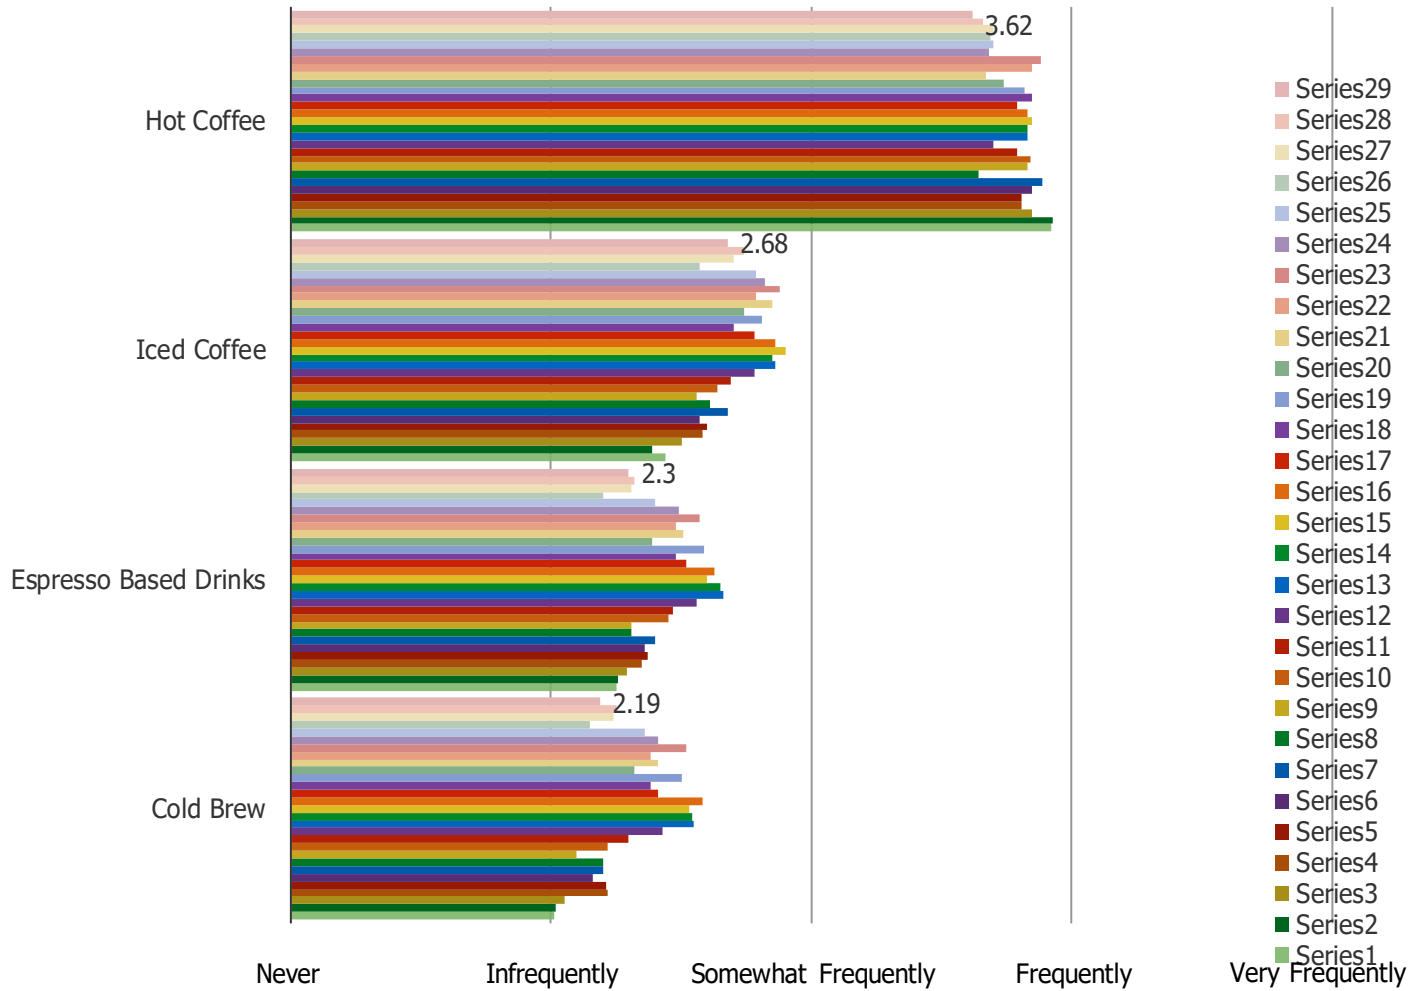

Coffee

COFFEE US

US DATA

HOW OFTEN DO YOU DRINK COFFEE?

Posed to all respondents.

US DATA

HOW OFTEN DO YOU DRINK THE FOLLOWING?

Posed to respondents who drink coffee at least infrequently.