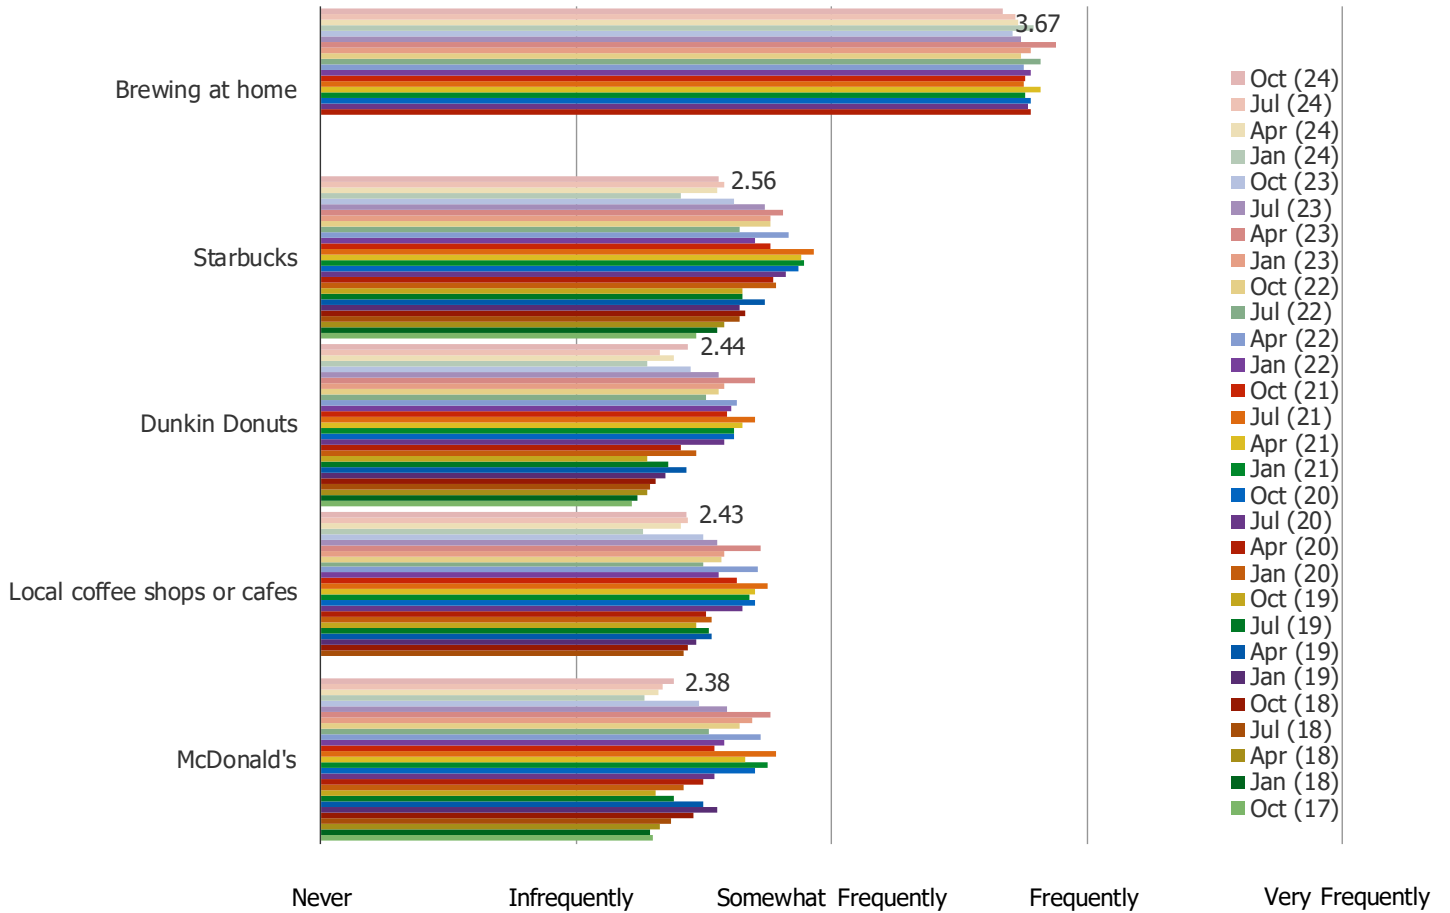

US DATA

HOW OFTEN DO YOU DRINK COFFEE OR ESPRESSO DRINKS FROM...

Posed to respondents who drink coffee at least infrequently.