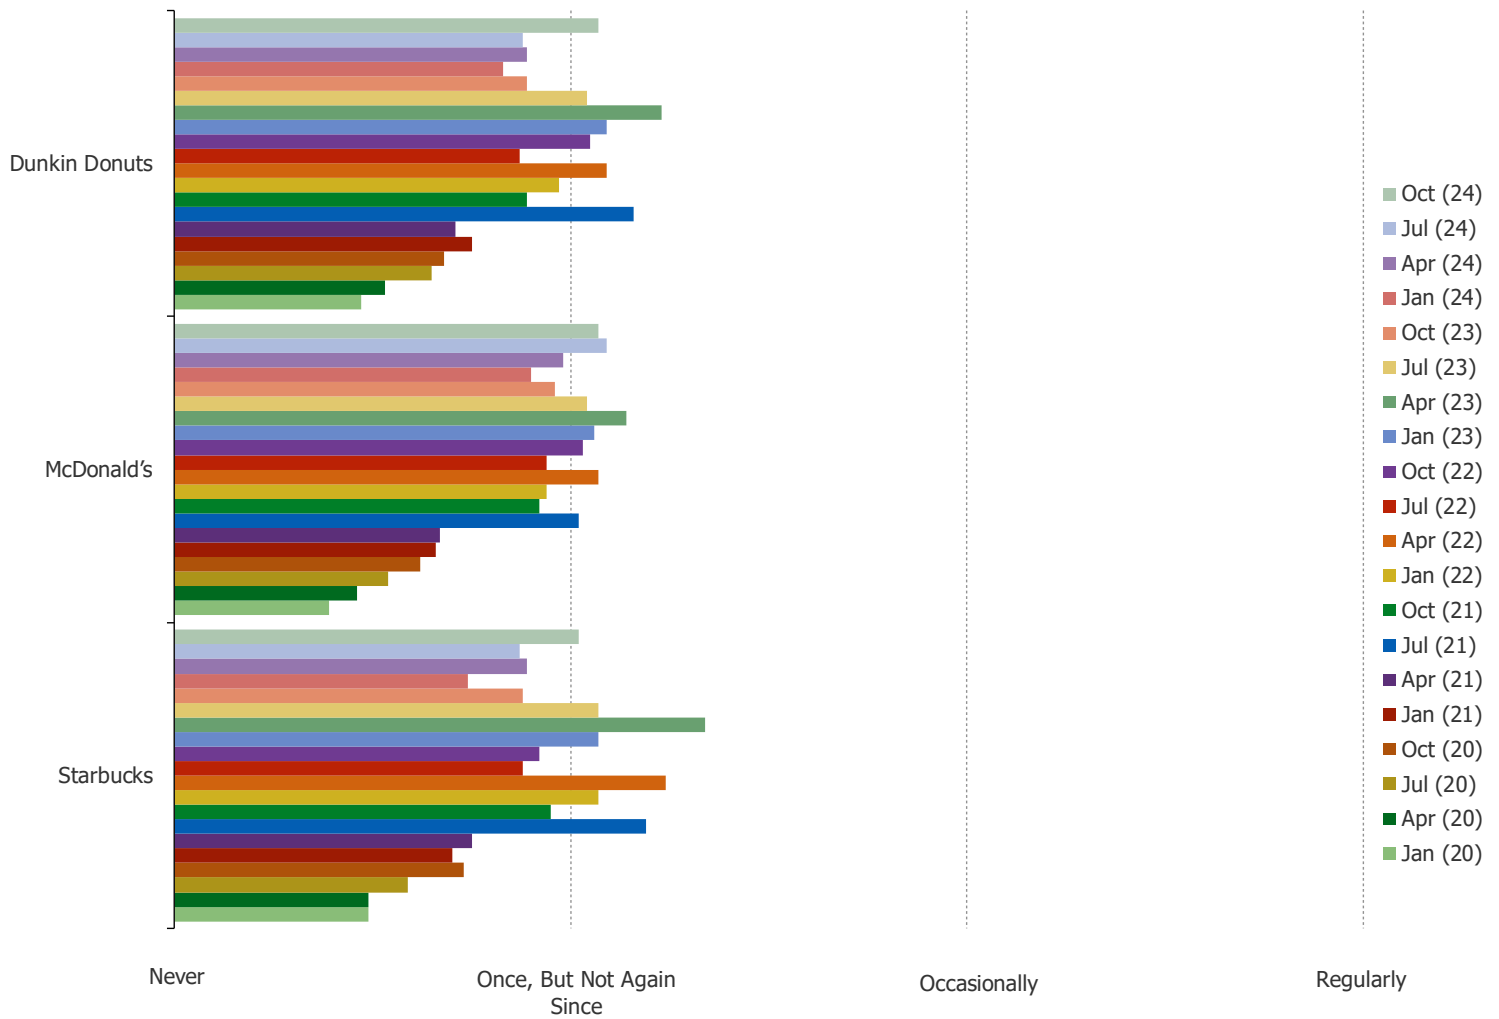

US DATA

HOW OFTEN DO YOU ORDER FROM HERE FOR DELIVERY THROUGH THIRD PARTY FOOD DELIVERY APPS, LIKE UBER EATS, DOOR DASH, GRUBHUB, POSTMATES, ETC?

Posed to respondents who use the following regularly or occasionally.