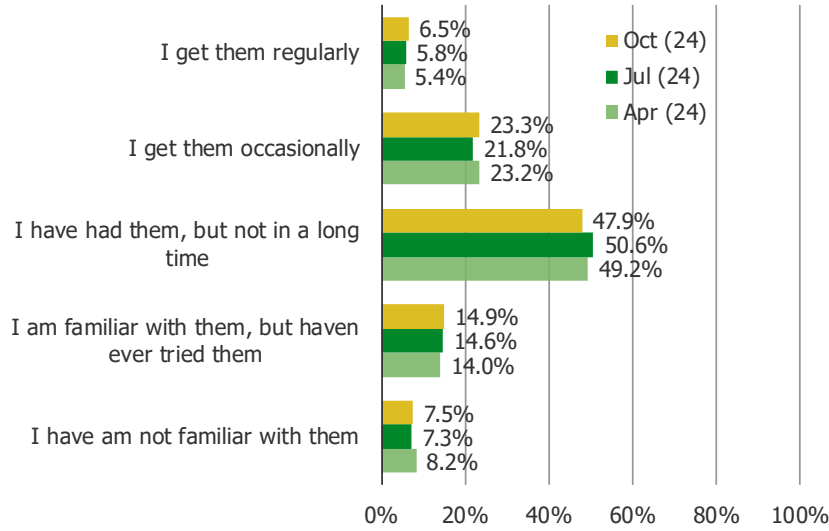

US DATA

YOU MENTIONED THAT YOU HAVE REDUCED YOUR USAGE OF THE FOLLOWING IN THE PAST MONTH OR SO. WHY HAVE YOU REDUCED YOUR USAGE OF THE FOLLOWING?

Posed to all respondents who have reduce their usage of the below in the past month or so.

Starbucks

Dunkin

Local Coffee Shops

US DATA

WHICH OF THE FOLLOWING BEST DESCRIBES YOUR EXPERIENCE WITH KRISPY KREME DONUTS?

Posed to all respondents.

Cross-Tab Analysis

	N=
All Respondents	999
McDonald's Customers	601
McDonald's Coffee: Frequently to Very Frequently	200

US DATA

HOW MUCH INTEREST WOULD YOU HAVE IN BEING ABLE TO BUY KRISPY KREME DONUTS AT MCDONALD'S?

Posed to all respondents.

Cross-Tab Analysis:

	N=
All Respondents	999
McDonald's Customers	601
McDonald's Coffee: Frequently to Very Frequently	200