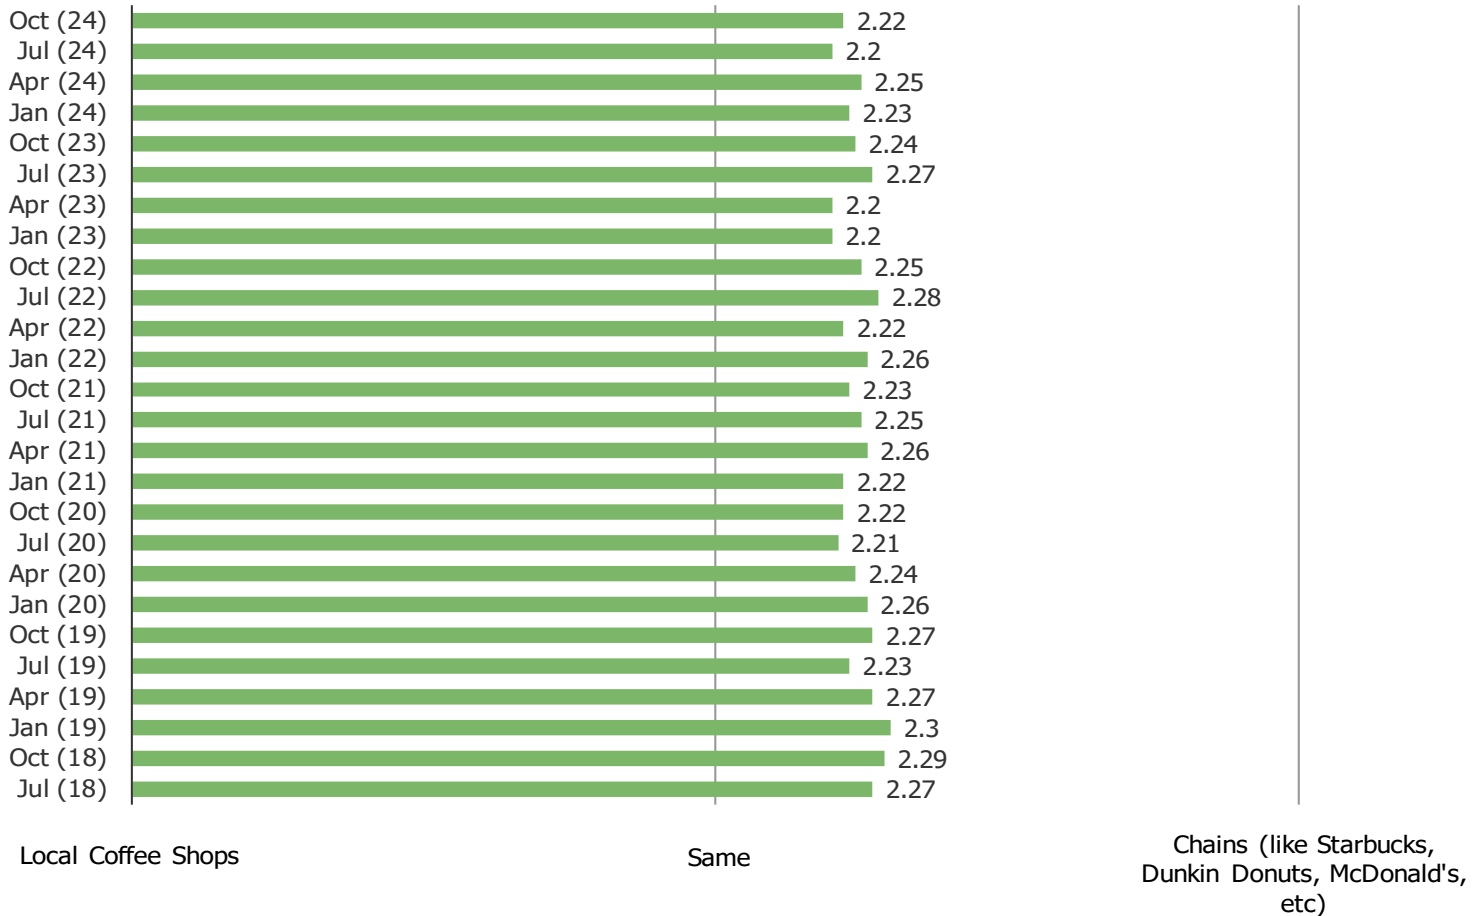

US DATA

WHERE DO YOU PREFER TO GET COFFEE?

Posed to respondents who drink coffee at least infrequently.