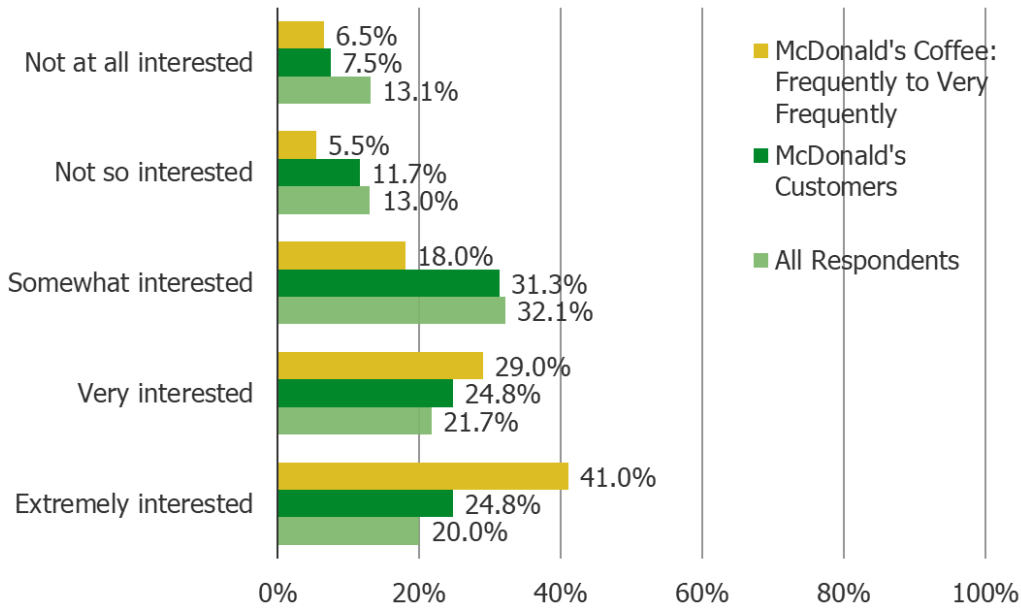

Starbucks

Dunkin

Local Coffee Shops

US DATA

WHICH OF THE FOLLOWING BEST DESCRIBES YOUR EXPERIENCE WITH KRISPY KREME DONUTS?

Posed to all respondents.

Cross-Tab Analysis

	N=
All Respondents	999
McDonald's Customers	601
McDonald's Coffee: Frequently to Very Frequently	200

US DATA

HOW MUCH INTEREST WOULD YOU HAVE IN BEING ABLE TO BUY KRISPY KREME DONUTS AT MCDONALD'S?

Posed to all respondents.

Cross-Tab Analysis:

	N=
All Respondents	999
McDonald's Customers	601
McDonald's Coffee: Frequently to Very Frequently	200