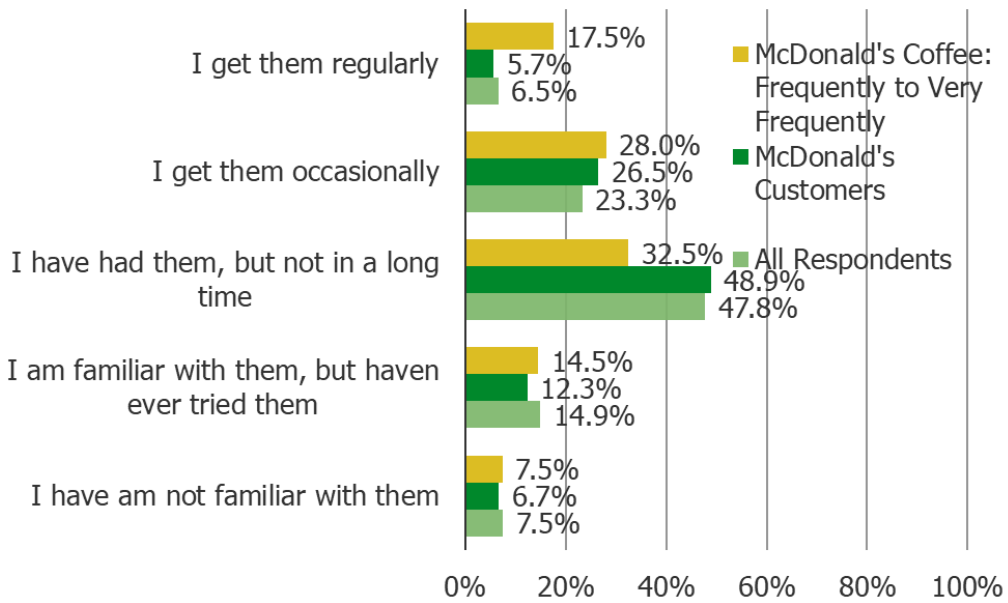

Starbucks

Dunkin

Local Coffee Shops

US DATA

WHICH OF THE FOLLOWING BEST DESCRIBES YOUR EXPERIENCE WITH KRISPY KREME DONUTS?

Posed to all respondents.

Cross-Tab Analysis

	N=
All Respondents	999
McDonald's Customers	601
McDonald's Coffee: Frequently to Very Frequently	200

US DATA

HOW MUCH INTEREST WOULD YOU HAVE IN BEING ABLE TO BUY KRISPY KREME DONUTS AT MCDONALD'S?

Posed to all respondents.

Cross-Tab Analysis:

	N=
All Respondents	999
McDonald's Customers	601
McDonald's Coffee: Frequently to Very Frequently	200