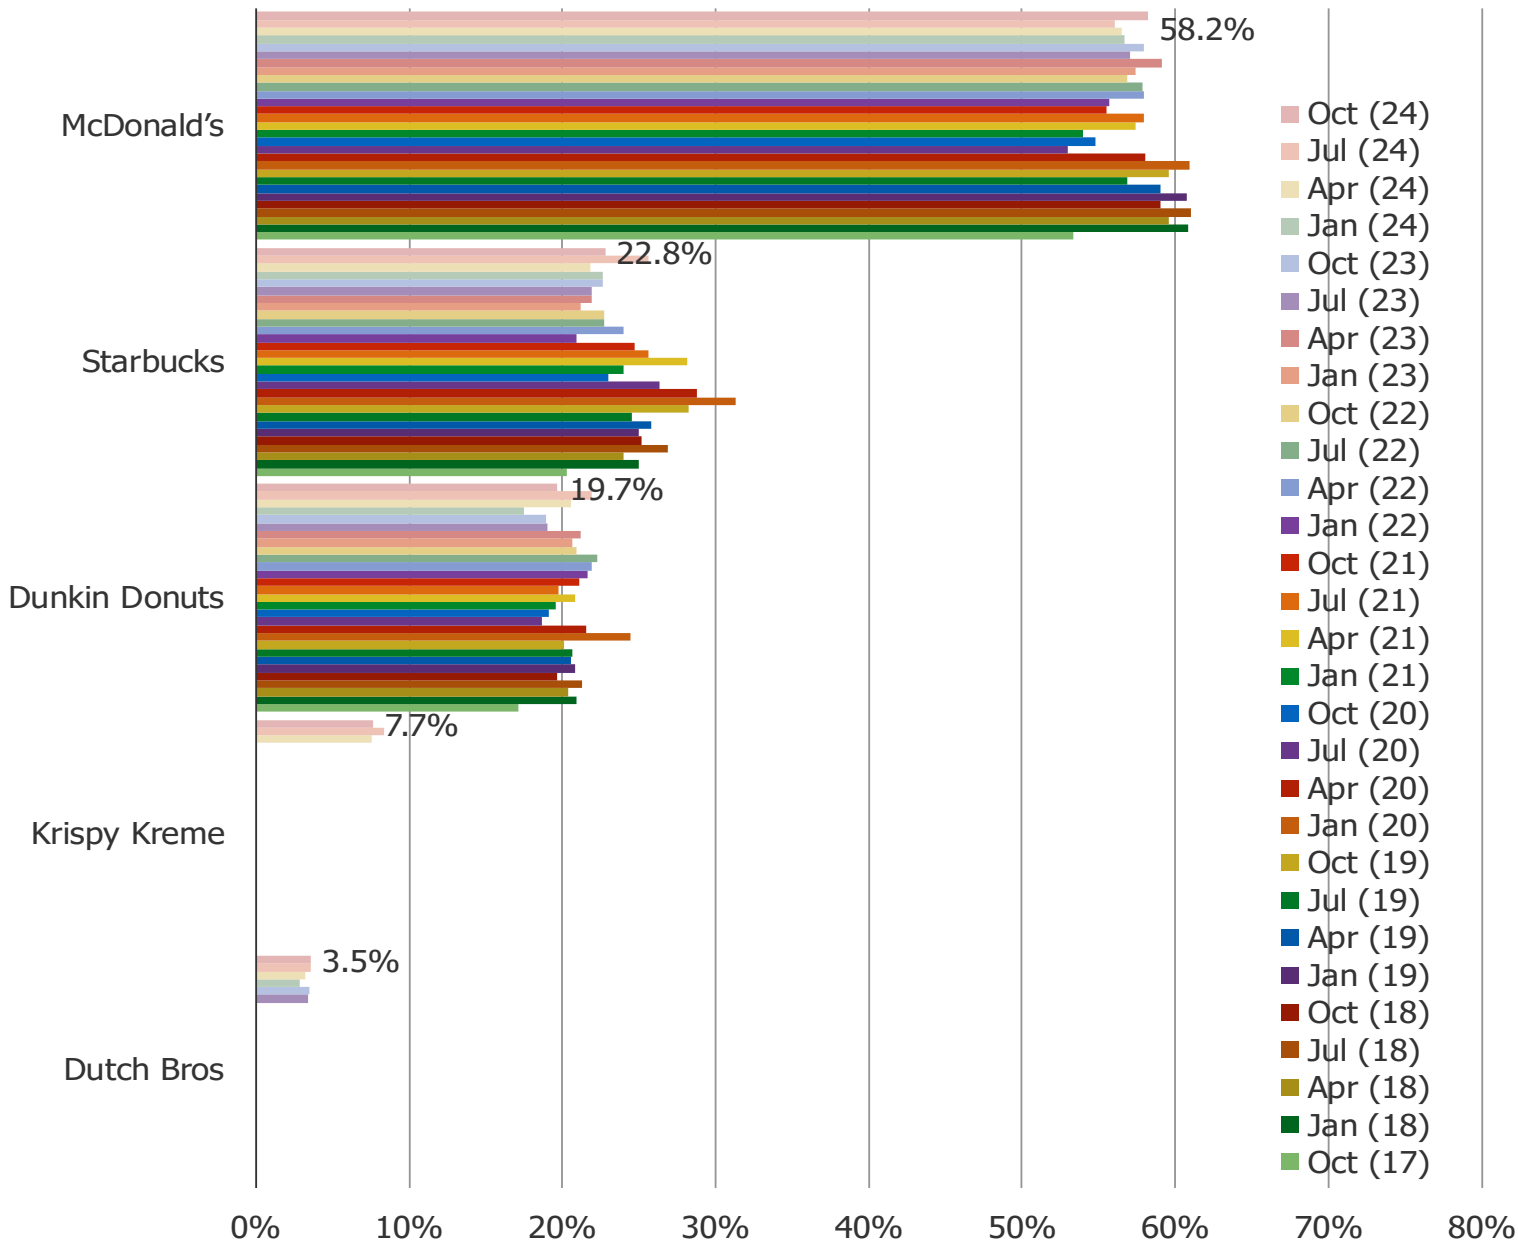

BESPOKE SURVEYS

Coffee and Donuts, Vol 29

1,250 Consumers Per Wave, Balanced to Census

Coffee

NEW QUESTIONS

US DATA

HAVE YOU CHANGED YOUR USAGE OF THE FOLLOWING IN THE PAST MONTH OR SO?

Posed to customers of each of the following.

US DATA

HOW OFTEN DO YOU DRINK COFFEE OR ESPRESSO DRINKS FROM...

Posed to respondents who drink coffee at least infrequently.

US DATA

DO YOU REGULARLY OR OCCASIONALLY USE THE FOLLOWING FOR EITHER DINING OUT OR ORDERING TAKEOUT? % YES

Posed to respondents who drink coffee at least infrequently.

US DATA

HAVE YOU CHANGED HOW OFTEN YOU TAKEOUT OR DINE HERE?

Posed to respondents who use the following regularly or occasionally.

US DATA

GOING FORWARD, DO YOU EXPECT TO CHANGE HOW OFTEN YOU TAKEOUT OR DINE HERE?