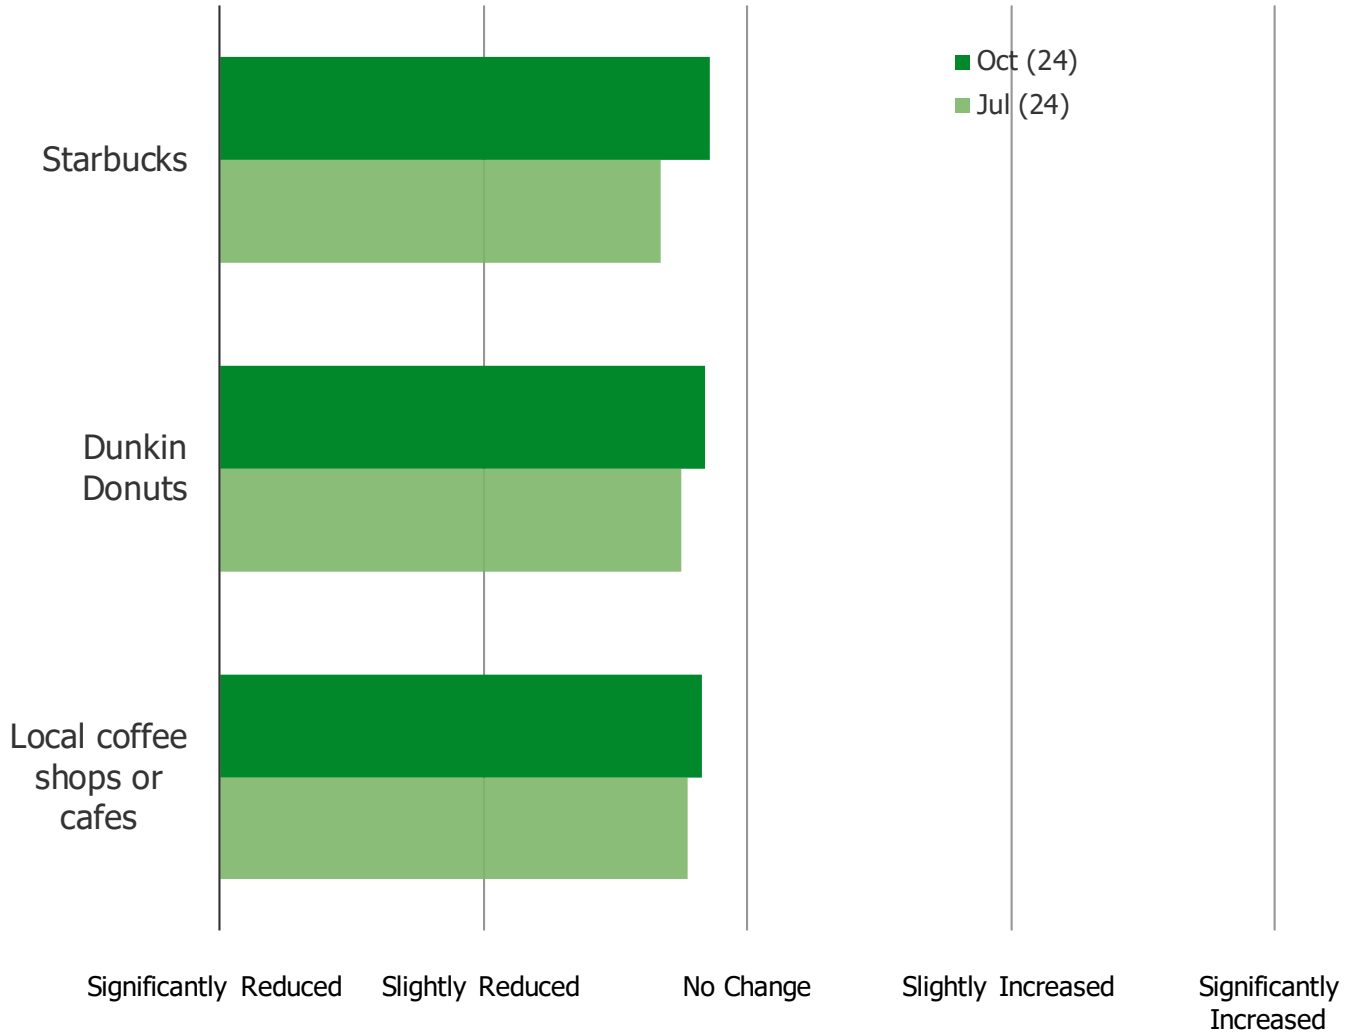

BESPOKE SURVEYS

Coffee and Donuts, Vol 29

1,250 Consumers Per Wave, Balanced to Census

Coffee

NEW QUESTIONS

US DATA

HAVE YOU CHANGED YOUR USAGE OF THE FOLLOWING IN THE PAST MONTH OR SO?

Posed to customers of each of the following.