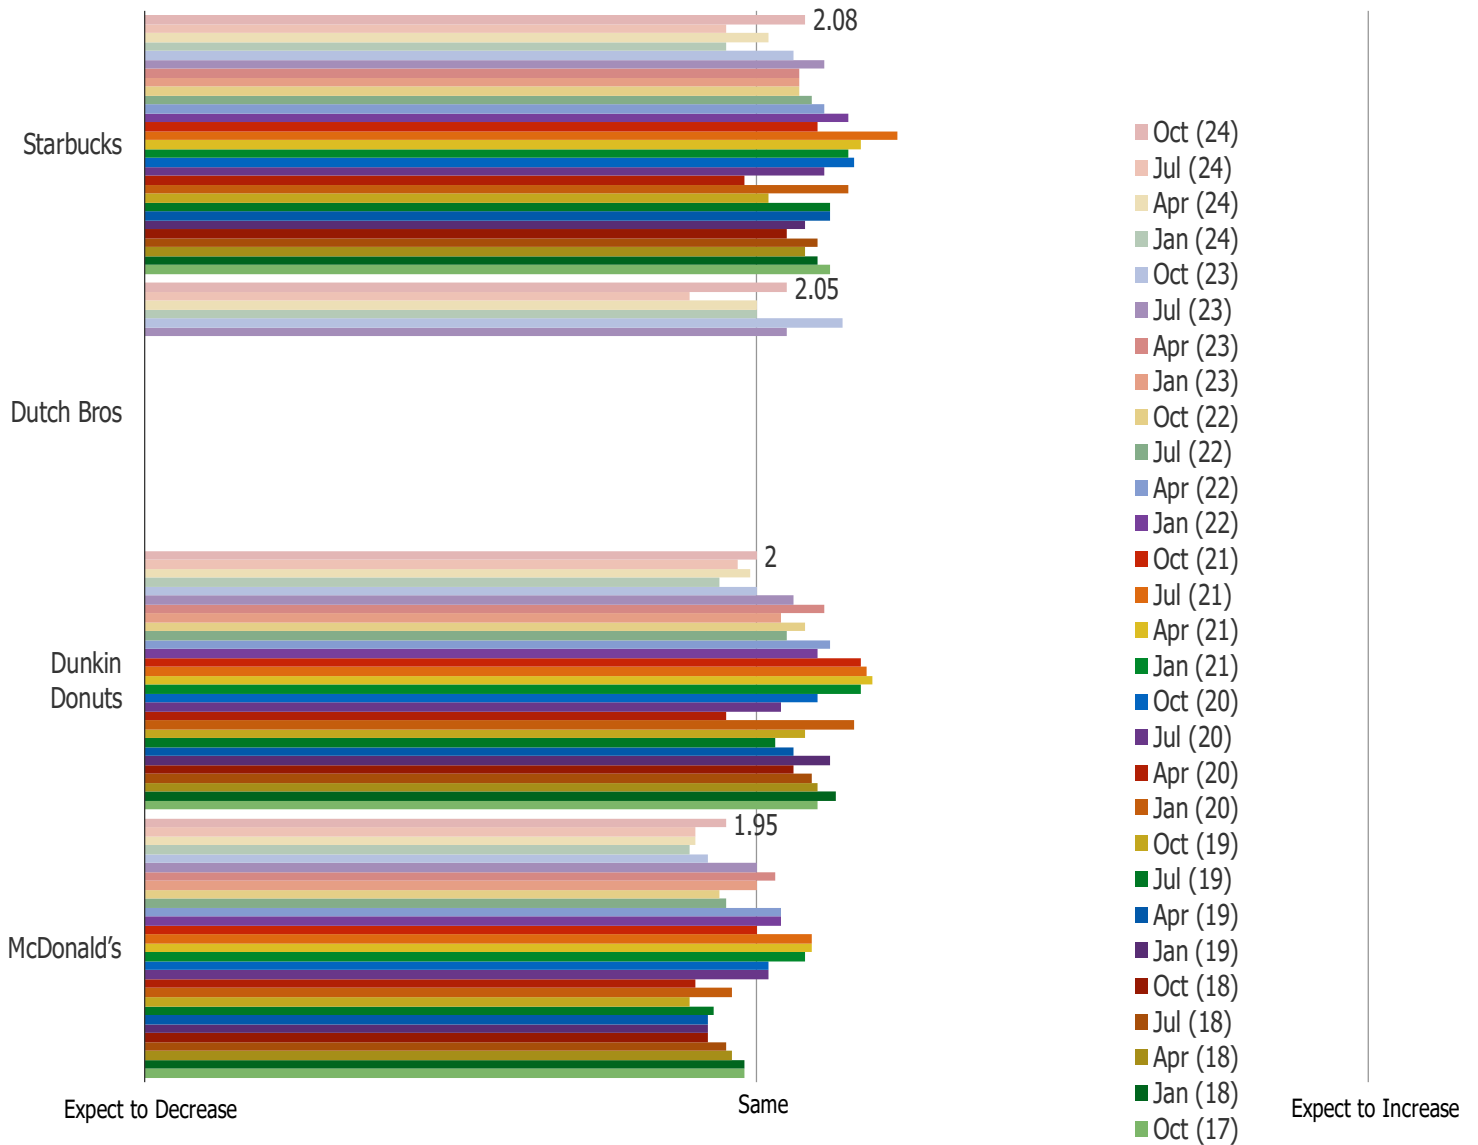

US DATA

GOING FORWARD, DO YOU EXPECT TO CHANGE HOW OFTEN YOU TAKEOUT OR DINE HERE?

Posed to respondents who use the following regularly or occasionally.