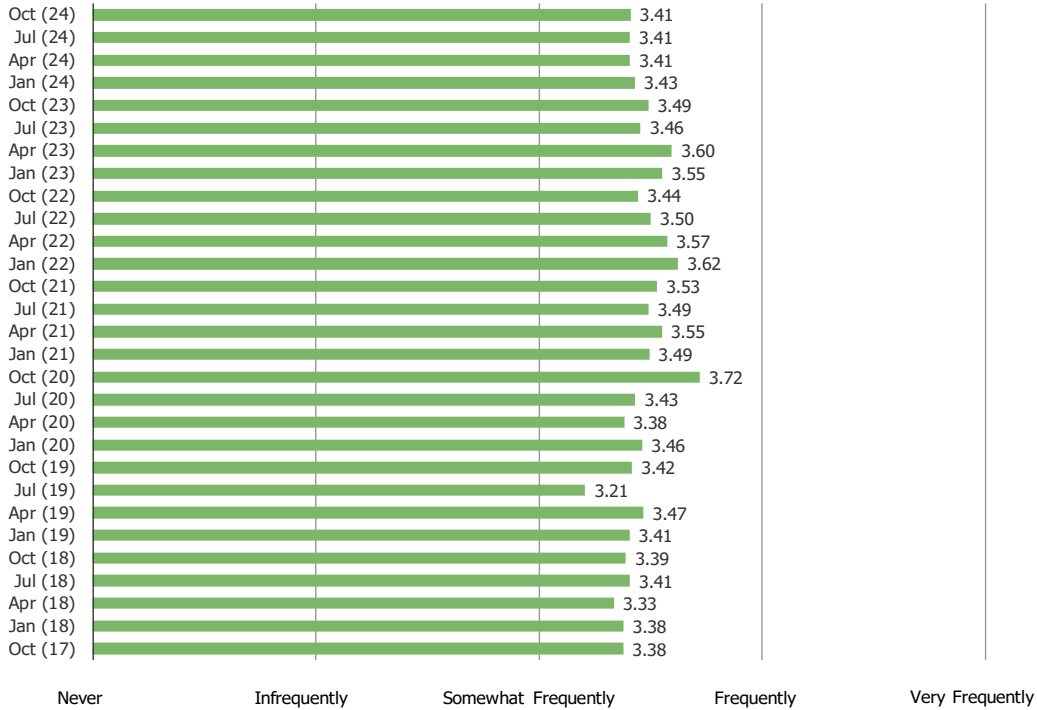

US DATA

HOW OFTEN DO YOU DRINK COFFEE?

Posed to all respondents.