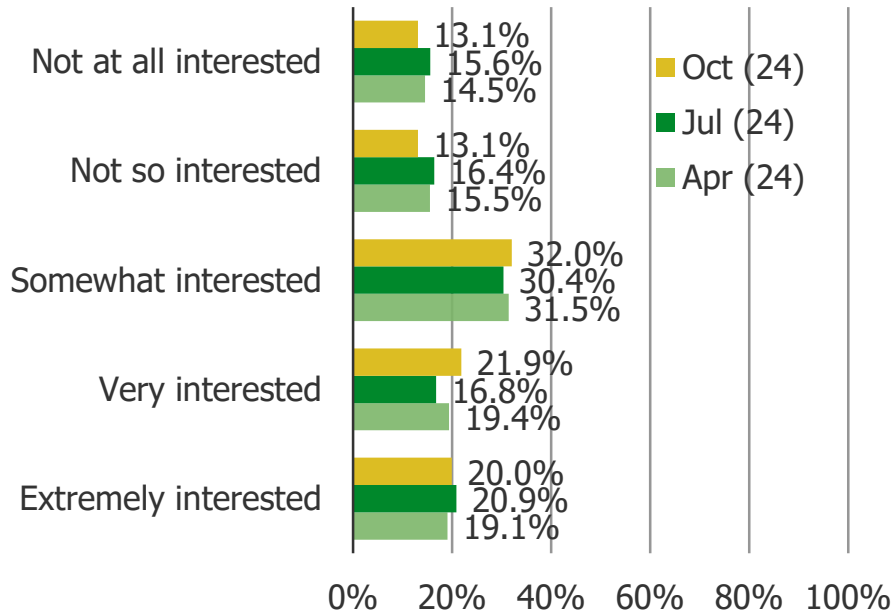

US DATA

YOU MENTIONED THAT YOU HAVE REDUCED YOUR USAGE OF THE FOLLOWING IN THE PAST MONTH OR SO. WHY HAVE YOU REDUCED YOUR USAGE OF THE FOLLOWING?

Posed to all respondents who have reduce their usage of the below in the past month or so.

Starbucks

Dunkin

Local Coffee Shops

US DATA

WHICH OF THE FOLLOWING BEST DESCRIBES YOUR EXPERIENCE WITH KRISPY KREME DONUTS?

Posed to all respondents.

Cross-Tab Analysis

	N=
All Respondents	999
McDonald's Customers	601
McDonald's Coffee: Frequently to Very Frequently	200

US DATA

HOW MUCH INTEREST WOULD YOU HAVE IN BEING ABLE TO BUY KRISPY KREME DONUTS AT MCDONALD'S?

Posed to all respondents.

Cross-Tab Analysis:

	N=
All Respondents	999
McDonald's Customers	601
McDonald's Coffee: Frequently to Very Frequently	200