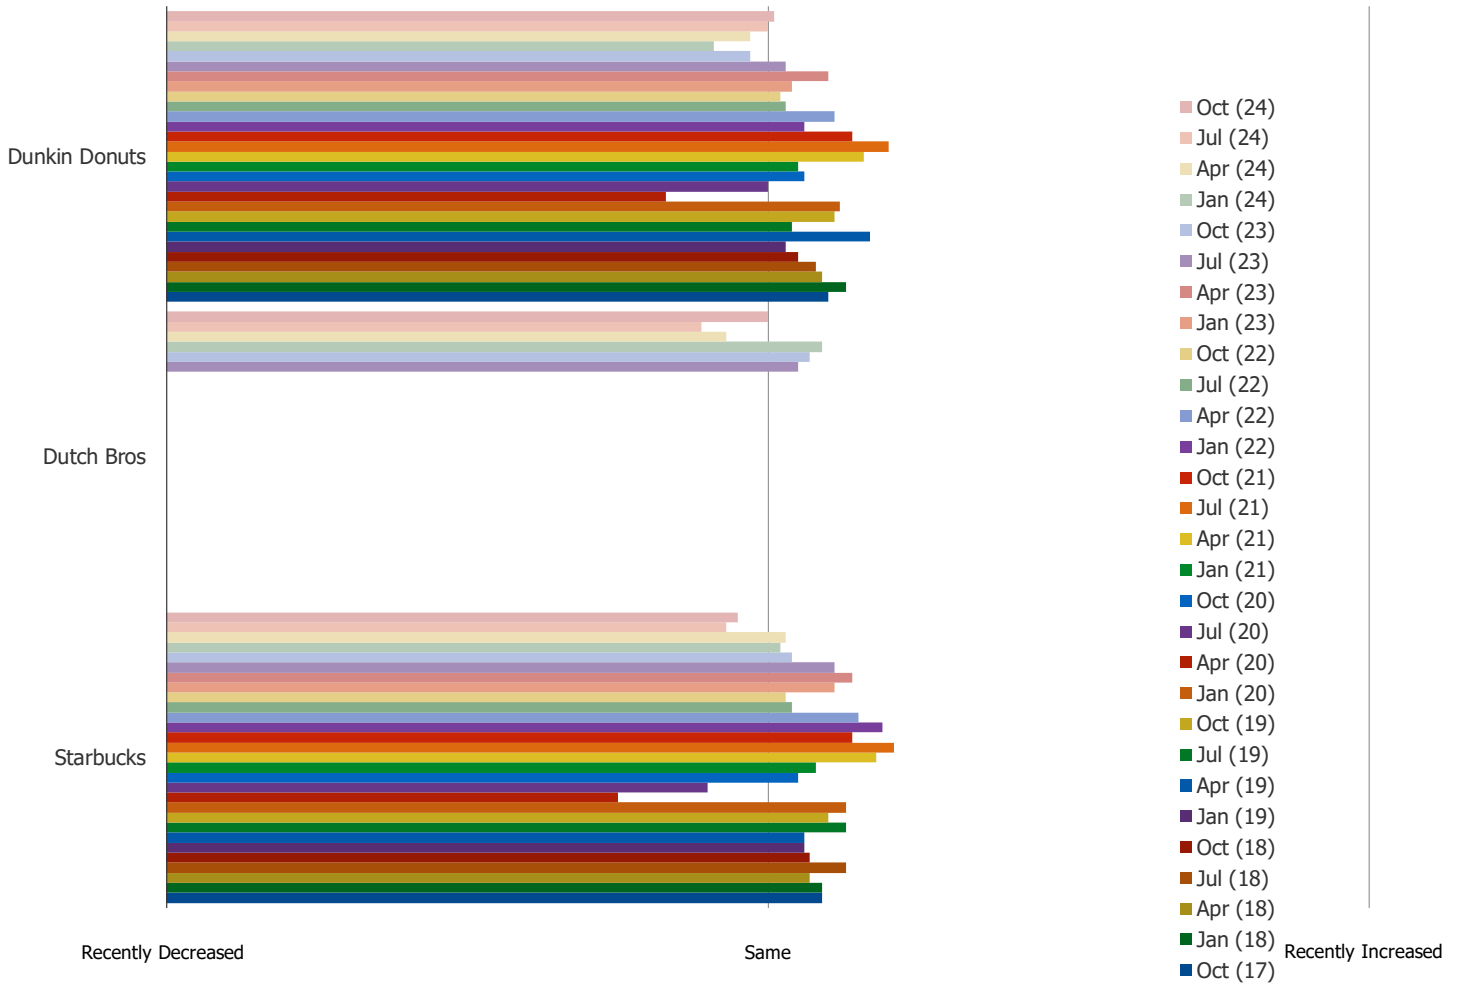

US DATA

WHERE DO YOU PREFER TO GET COFFEE?

Posed to respondents who drink coffee at least infrequently.

US DATA

DO YOU PREFER ICED OR HOT COFFEE TYPE OF DRINKS?

Posed to respondents who drink coffee at least infrequently.

US DATA

HOW OFTEN DO YOU DRINK COFFEE OR ESPRESSO DRINKS FROM...

Posed to respondents who drink coffee at least infrequently.

US DATA

DO YOU REGULARLY OR OCCASIONALLY USE THE FOLLOWING FOR EITHER DINING OUT OR ORDERING TAKEOUT? % YES

Posed to respondents who drink coffee at least infrequently.

US DATA

HAVE YOU CHANGED HOW OFTEN YOU TAKEOUT OR DINE HERE?

Posed to respondents who use the following regularly or occasionally.

US DATA

GOING FORWARD, DO YOU EXPECT TO CHANGE HOW OFTEN YOU TAKEOUT OR DINE HERE?