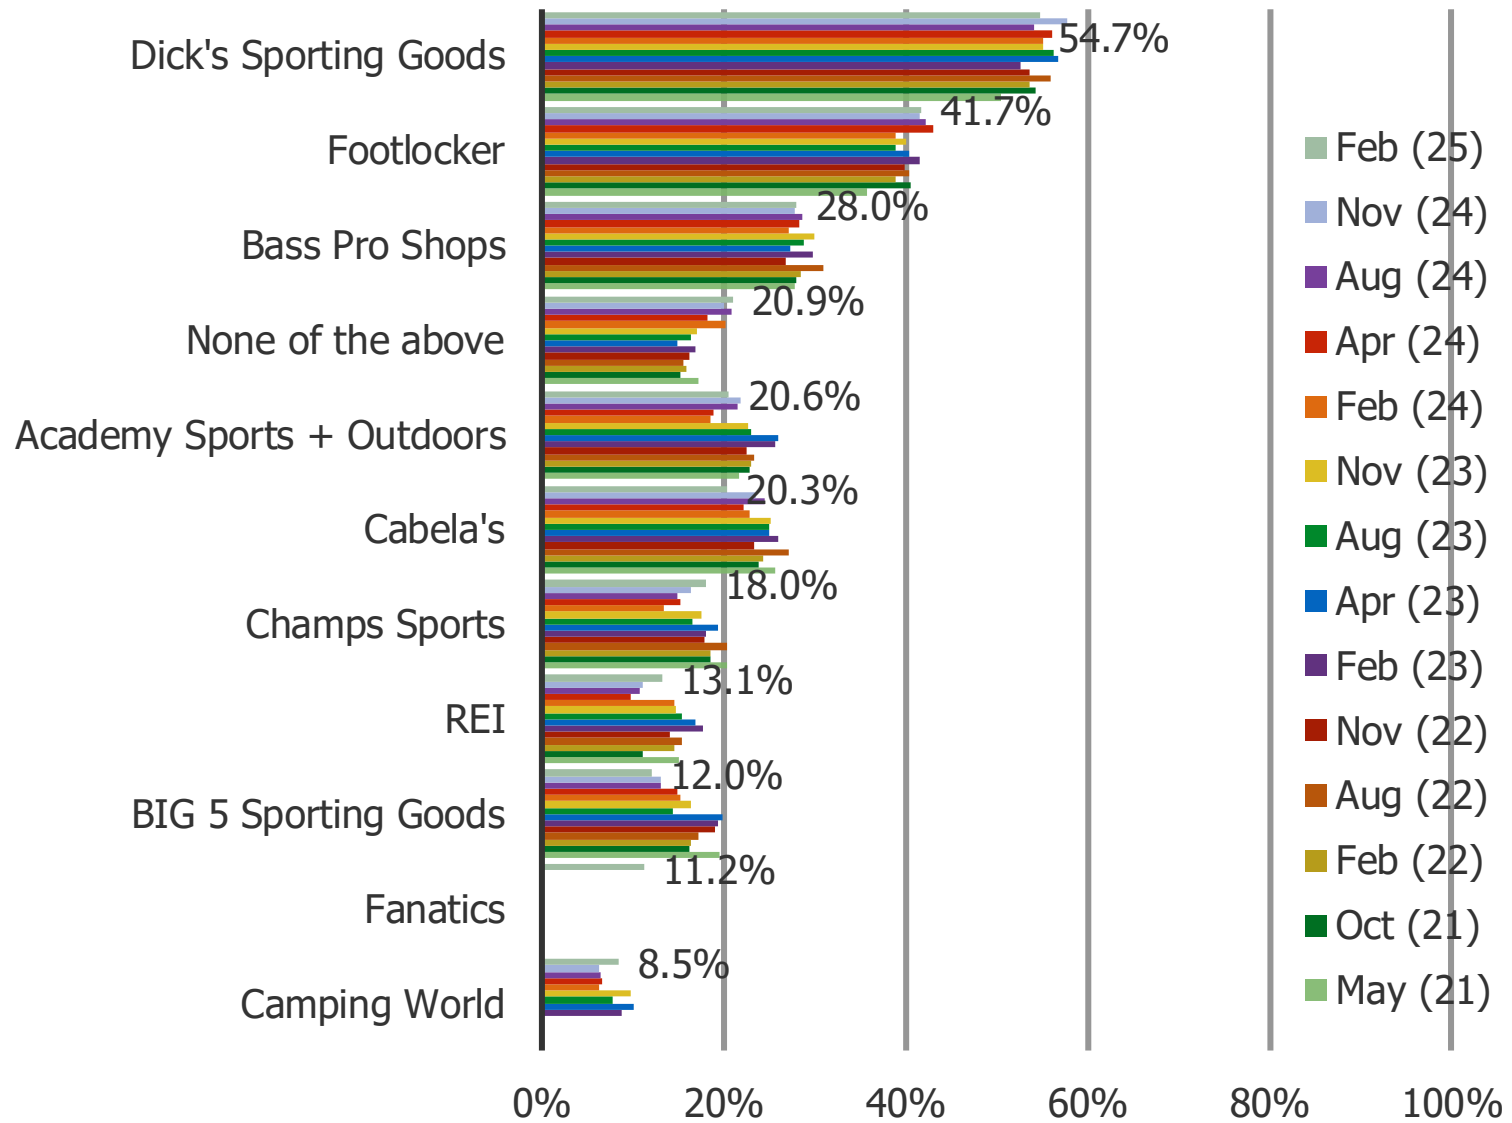

Posed to all respondents, piping in the answer choice they selected they would pick if shopping for sporting goods today.

Why Do Customers Choose Dick's and Academy?

If You Had To Choose One Sporting Goods Retailer, Which, and Why?

NPS

Competitive Dynamics

Sporting Goods Retail Trends

How likely are you to recommend the following to a friend or colleague?

Posed to all respondents who have shopped the below ever.

	N=
Dick's Sporting Goods	750
Cabela's	278
REI	180
Academy Sports + Outdoors	282
Bass Pro Shops	384
BIG 5 Sporting Goods	164
Champs Sports	247
Footlocker	572
Camping World	116
Fanatics	153

Why Do Customers Choose Dick's and Academy?

If You Had To Choose One Sporting Goods Retailer, Which, and Why?

NPS

Competitive Dynamics

Sporting Goods Retail Trends

Which of the following retailers, if any, have you heard of?

Posed to all respondents.

Have you ever purchased anything form the following retailers?

Posed to all respondents.

How do you prefer to shop the following?

Posed to all respondents who have shopped the below.