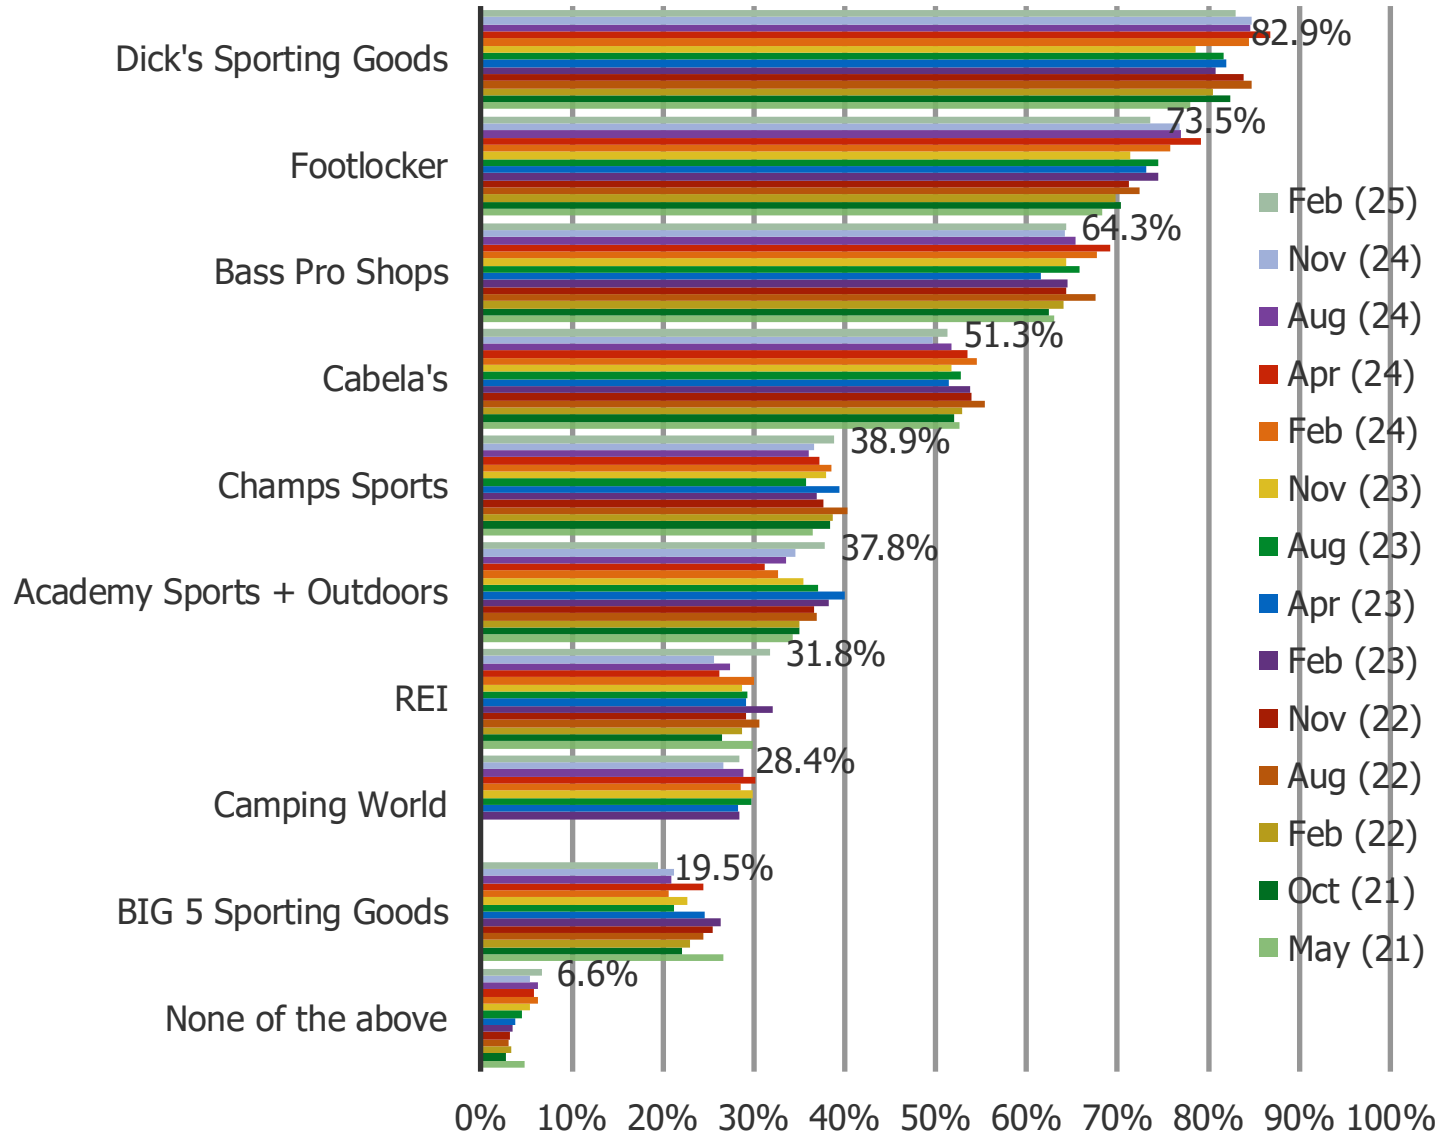

Posed to all respondents, piping in the answer choice they selected they would pick if shopping for sporting goods today.

Why Do Customers Choose Dick's and Academy?

If You Had To Choose One Sporting Goods Retailer, Which, and Why?

NPS

Competitive Dynamics

Sporting Goods Retail Trends

How likely are you to recommend the following to a friend or colleague?

Posed to all respondents who have shopped the below ever.

	N=
Dick's Sporting Goods	750
Cabela's	278
REI	180
Academy Sports + Outdoors	282
Bass Pro Shops	384
BIG 5 Sporting Goods	164
Champs Sports	247
Footlocker	572
Camping World	116
Fanatics	153

Why Do Customers Choose Dick's and Academy?

If You Had To Choose One Sporting Goods Retailer, Which, and Why?

NPS

Competitive Dynamics

Sporting Goods Retail Trends

Which of the following retailers, if any, have you heard of?

Posed to all respondents.

Have you ever purchased anything form the following retailers?

Posed to all respondents.

How do you prefer to shop the following?

Posed to all respondents who have shopped the below.