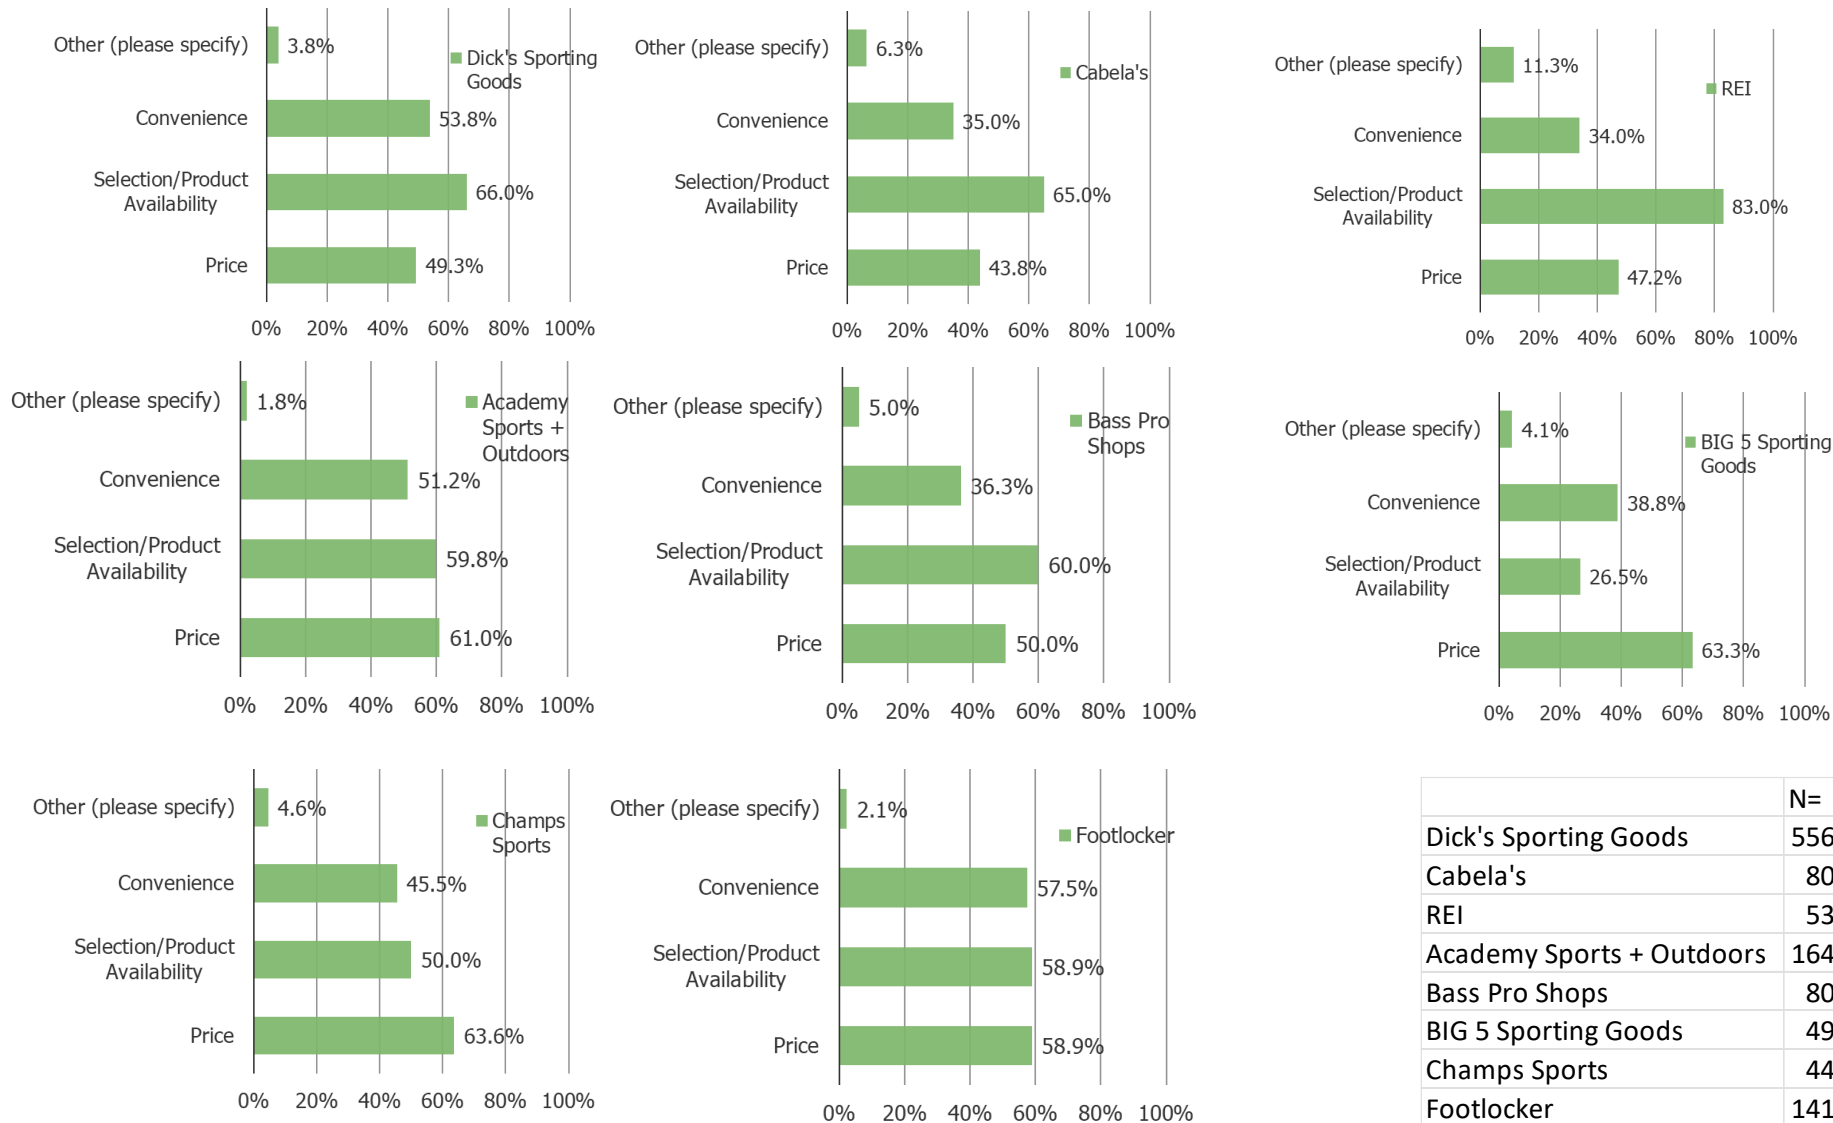

Why would you be most likely to choose _____ over other shown on the prior page? (Select ALL that apply)

Posed to all respondents, piping in the answer choice they selected they would pick if shopping for sporting goods today.