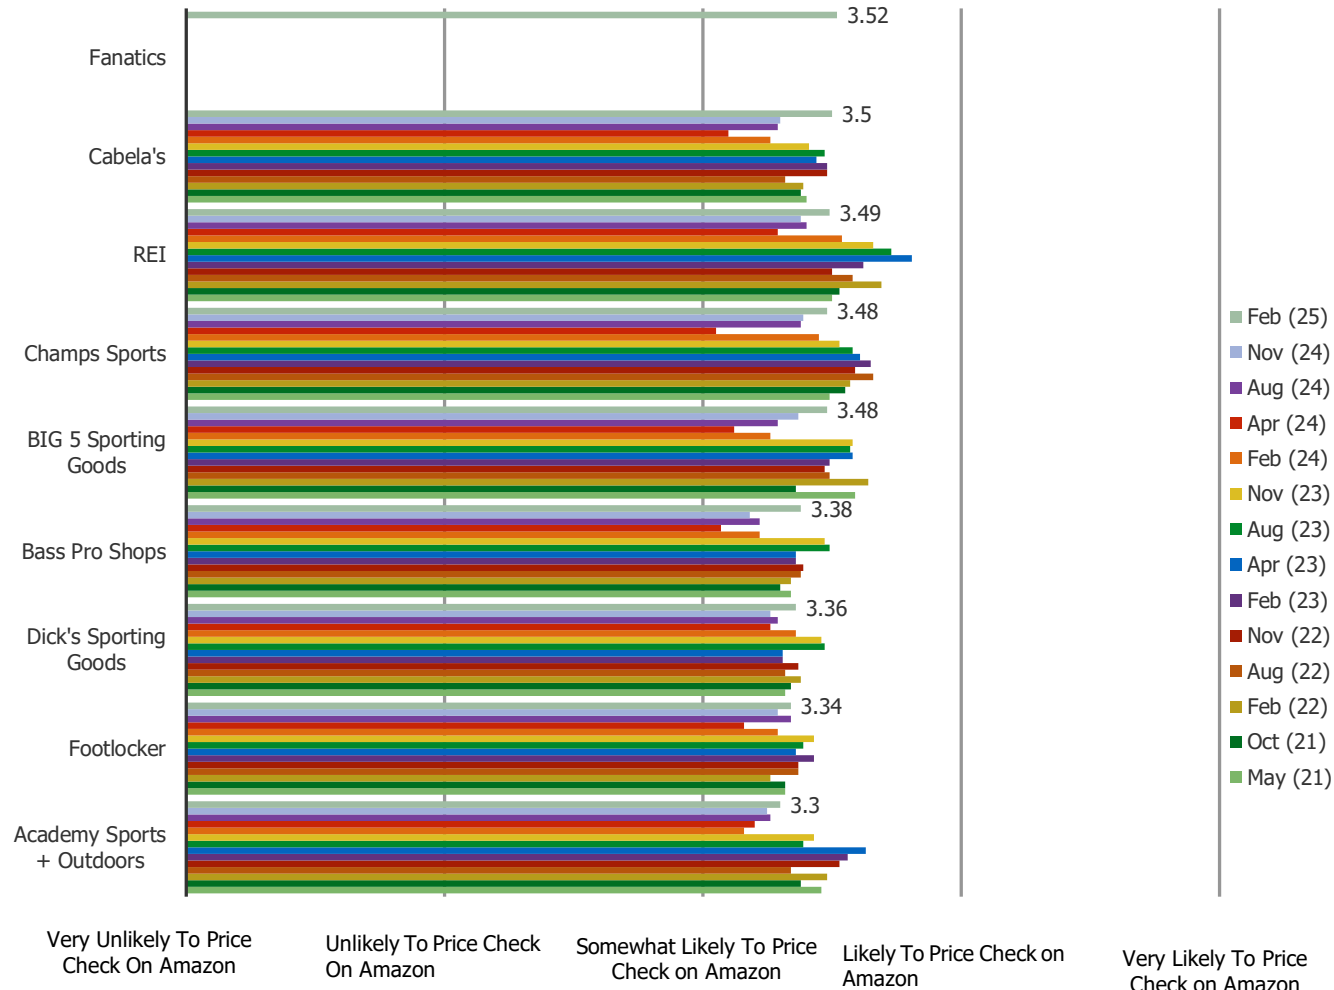

When you shop the following, how likely are you to check the price of the item on Amazon before you buy it from this retailer?

Posed to all respondents who have shopped the below.

	N=
Dick's Sporting Goods	750
Cabela's	278
REI	180
Academy Sports + Outdoors	282
Bass Pro Shops	384
BIG 5 Sporting Goods	164
Champs Sports	247
Footlocker	572
Camping World	116
Fanatics	153