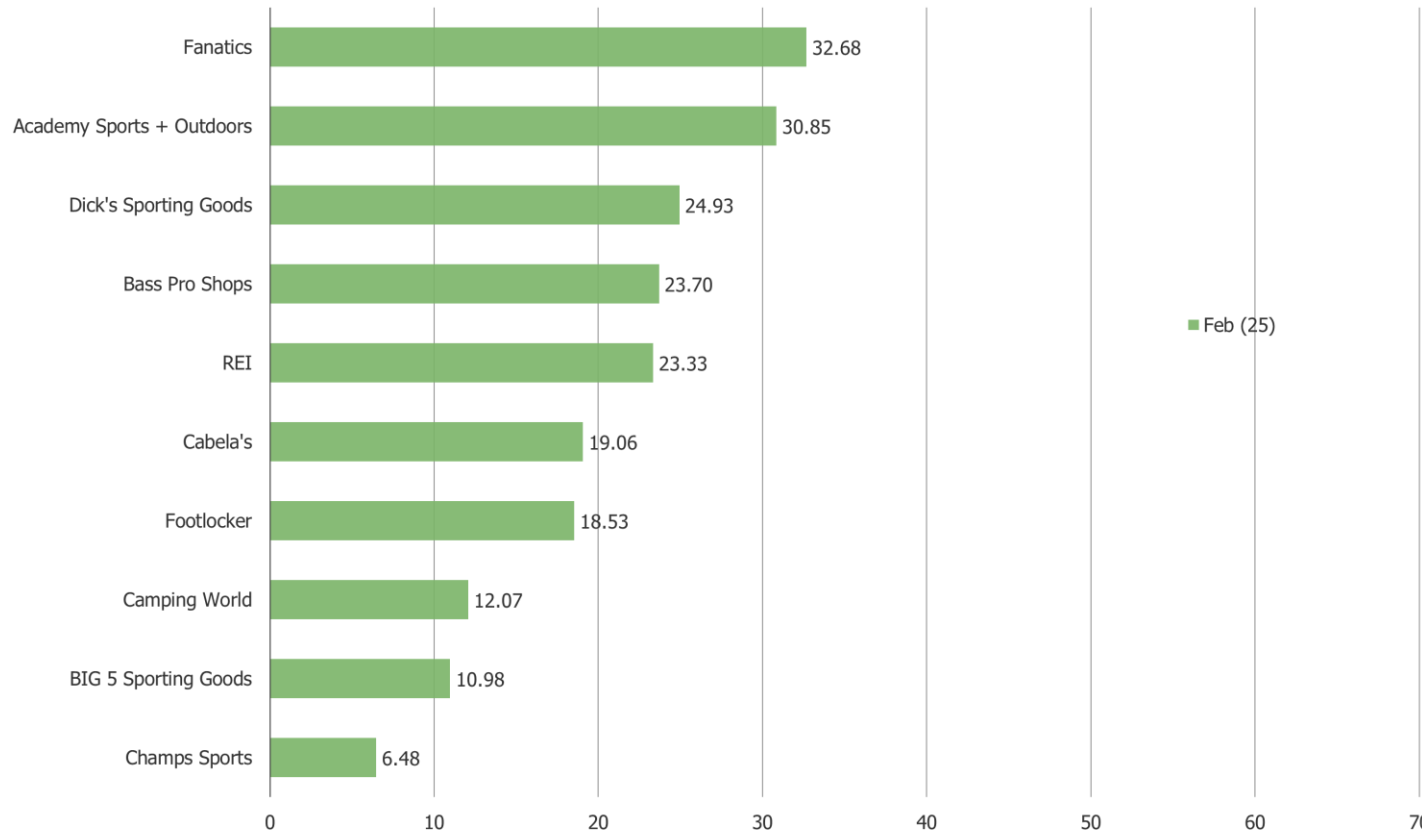

How likely are you to recommend the following to a friend or colleague?

Posed to all respondents who have shopped the below ever.

	N=
Dick's Sporting Goods	750
Cabela's	278
REI	180
Academy Sports + Outdoors	282
Bass Pro Shops	384
BIG 5 Sporting Goods	164
Champs Sports	247
Footlocker	572
Camping World	116
Fanatics	153