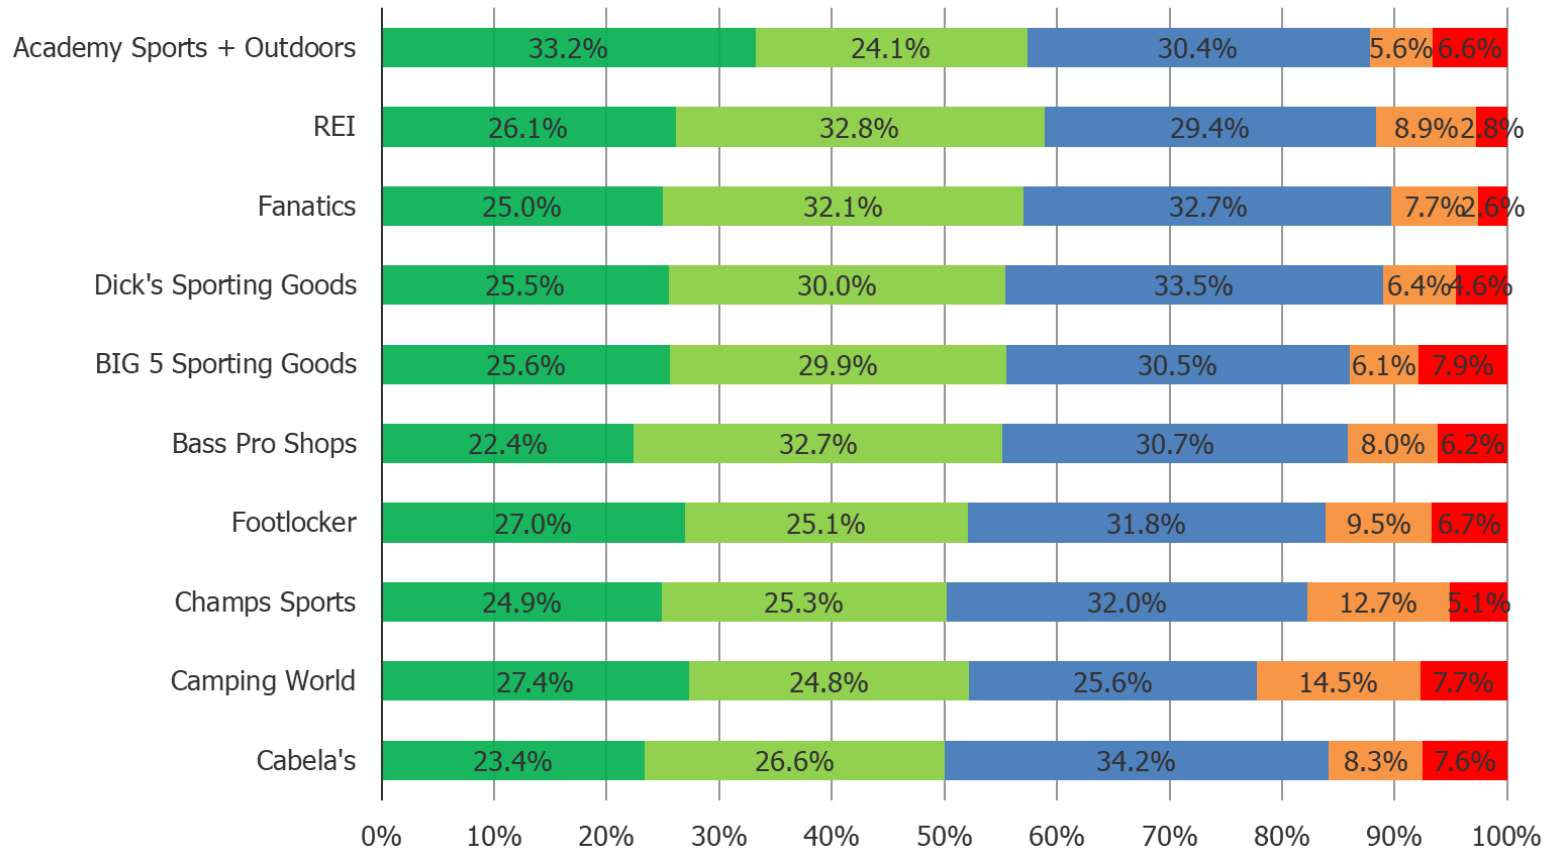

Posed to all respondents who have purchased from the below.

February 2025

	N=
Camping World	116
Fanatics	153
Academy Sports + Outdoors	282
BIG 5 Sporting Goods	164
REI	180
Dick's Sporting Goods	750
Champs Sports	247
Footlocker	572
Bass Pro Shops	384
Cabela's	278

Thinking of the types of items that you have bought from this retailer for, how loyal are you to this retailer for these purchases?

Posed to all respondents who shop the below retailers.

February 2025

	N=
Academy Sports + Outdoors	282
BIG 5 Sporting Goods	164
Camping World	116
REI	180
Dick's Sporting Goods	750
Footlocker	572
Fanatics	153
Champs Sports	247
Bass Pro Shops	384
Cabela's	278

When you shop the following, how likely are you to check the price of the item on Amazon before you buy it from this retailer?

Posed to all respondents who have shopped the below.

	N=
Dick's Sporting Goods	750
Cabela's	278
REI	180
Academy Sports + Outdoors	282
Bass Pro Shops	384
BIG 5 Sporting Goods	164
Champs Sports	247
Footlocker	572
Camping World	116
Fanatics	153

Please rate the strength of your relationship with the following:

Posed to all respondents who have shopped the below.

February 2025

Very Strong Strong Neutral Weak Very Weak

	N=
Academy Sports + Outdoors	282
REI	180
Fanatics	153
Dick's Sporting Goods	750
BIG 5 Sporting Goods	164
Bass Pro Shops	384
Footlocker	572
Champs Sports	247
Cabela's	278
Camping World	116