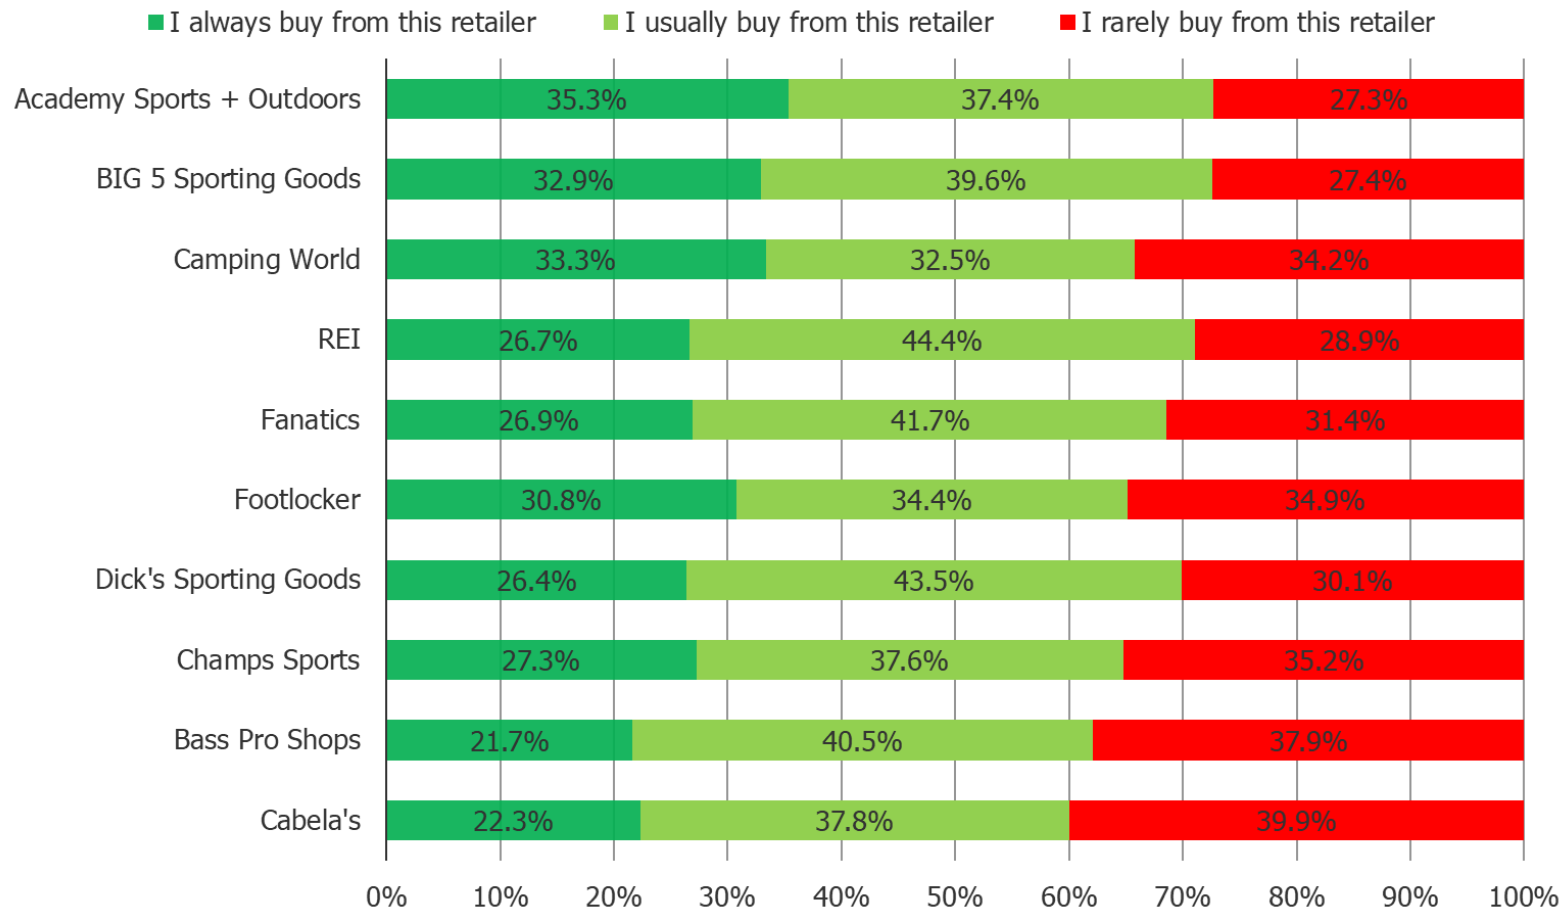

Posed to all respondents who have purchased from the below.

February 2025

	N=
Camping World	116
Fanatics	153
Academy Sports + Outdoors	282
BIG 5 Sporting Goods	164
REI	180
Dick's Sporting Goods	750
Champs Sports	247
Footlocker	572
Bass Pro Shops	384
Cabela's	278

Thinking of the types of items that you have bought from this retailer for, how loyal are you to this retailer for these purchases?

Posed to all respondents who shop the below retailers.

February 2025

	N=
Academy Sports + Outdoors	282
BIG 5 Sporting Goods	164
Camping World	116
REI	180
Dick's Sporting Goods	750
Footlocker	572
Fanatics	153
Champs Sports	247
Bass Pro Shops	384
Cabela's	278