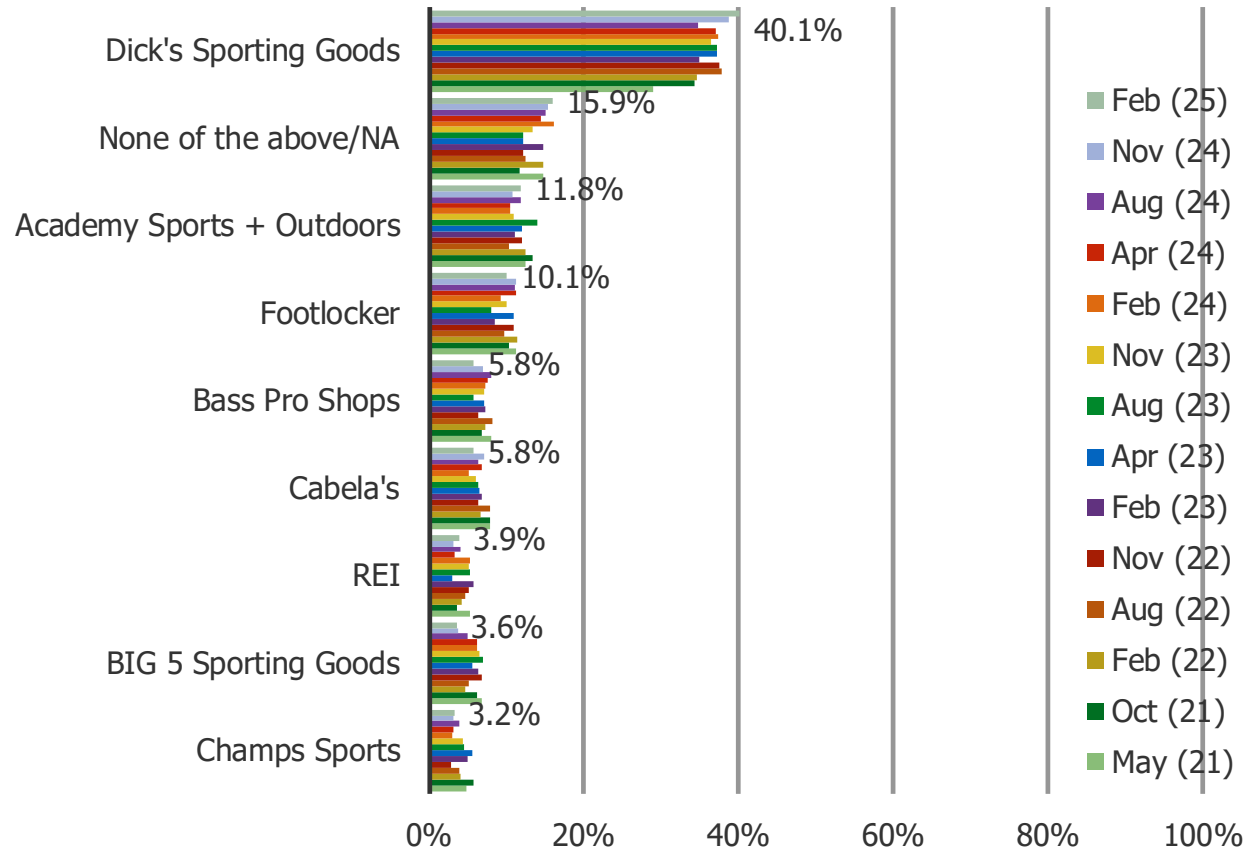

If you had to buy sporting goods/apparel or any related items that these retailers sell, which of the following retailers would you be most likely to choose?

Posed to all respondents.

* Reasons why respondents selected each of the above over the rest of the list explained on the next page.