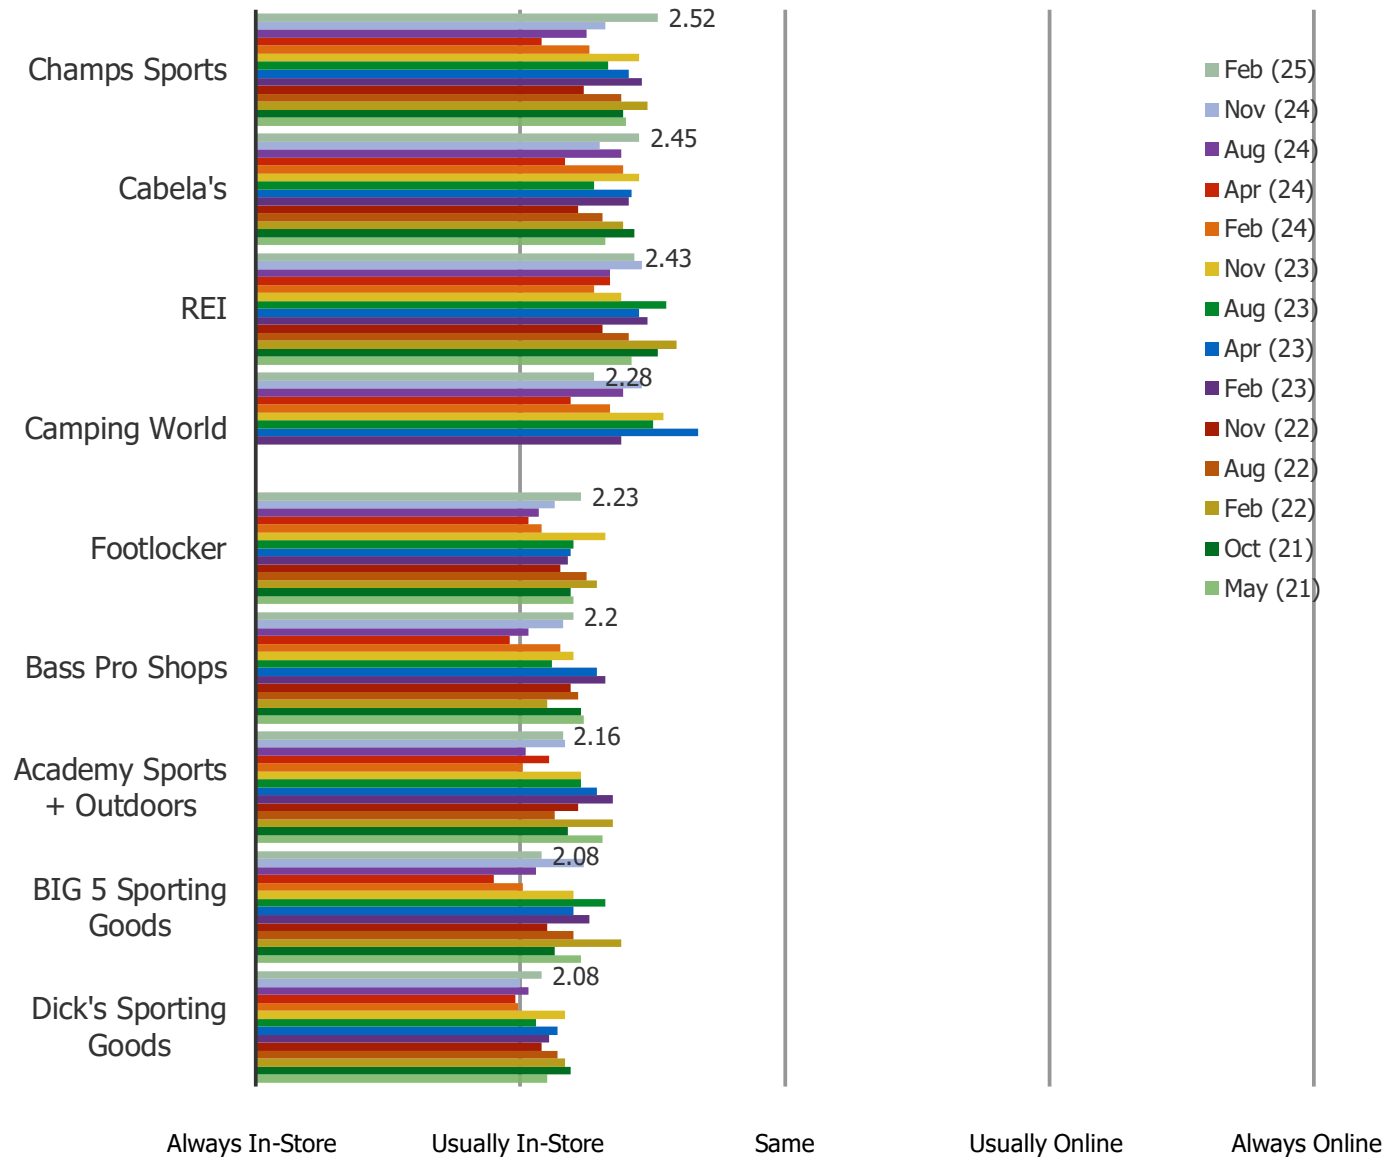

Posed to all respondents.

Have you ever purchased anything form the following retailers?

Posed to all respondents.

How do you prefer to shop the following?

Posed to all respondents who have shopped the below.

	N=
Dick's Sporting Goods	750
Cabela's	278
REI	180
Academy Sports + Outdoors	282
Bass Pro Shops	384
BIG 5 Sporting Goods	164
Champs Sports	247
Footlocker	572
Camping World	116
Fanatics	153

When did you most recently purchase something from the following?