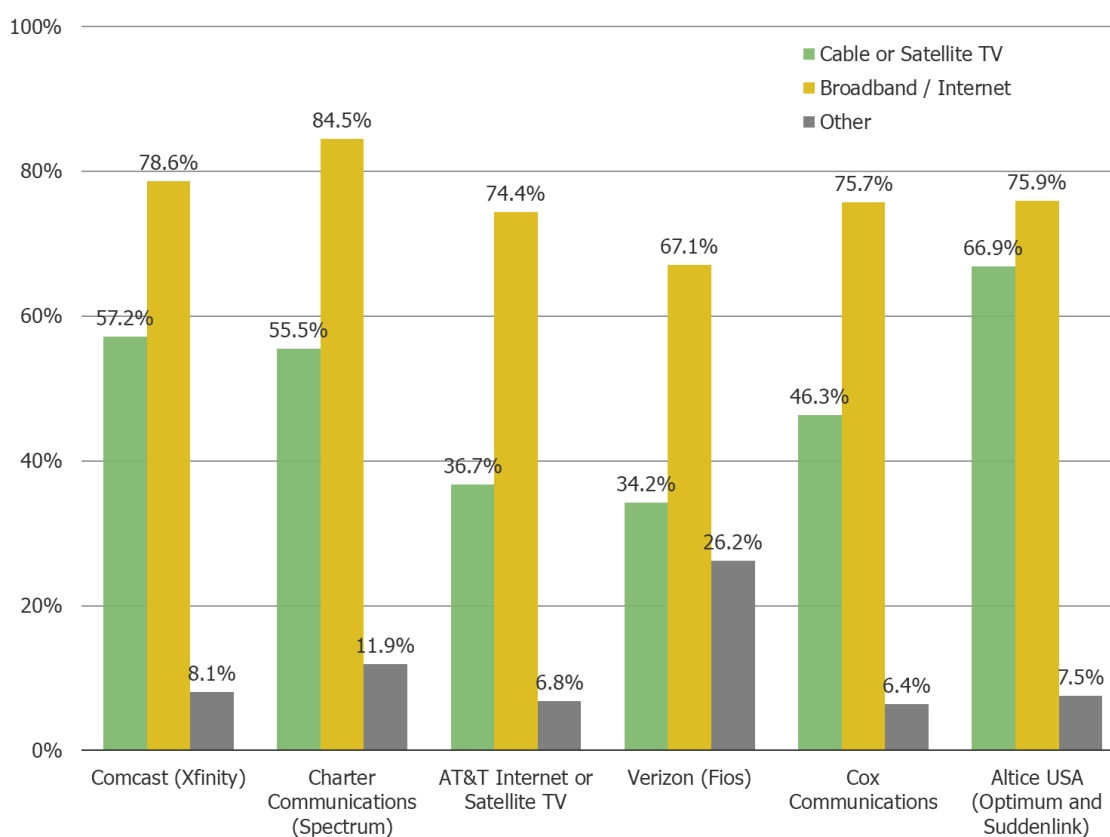

BESPOKE SURVEYS

Cable, Internet, Broadband Volume 5

1000+ Respondents Per Quarter

DO YOU HAVE AN ACCOUNT AT HOME WITH ANY OF THE FOLLOWING PROVIDERS? SELECT ALL THAT APPLY

Posed to all respondents.

WHAT DO YOU USE THIS COMPANY FOR? SELECT ALL THAT APPLY

Posed to all respondents who have an account with the below.

Combining ALL Waves (To Achieve Larger N Sizes)

	N=
Comcast (Xfinity)	1044
Charter Communications (Spectrum)	688
AT&T Internet or Satellite TV	632
Verizon (Fios)	596
Cox Communications	218
Altice USA (Optimum and Suddenlink)	133