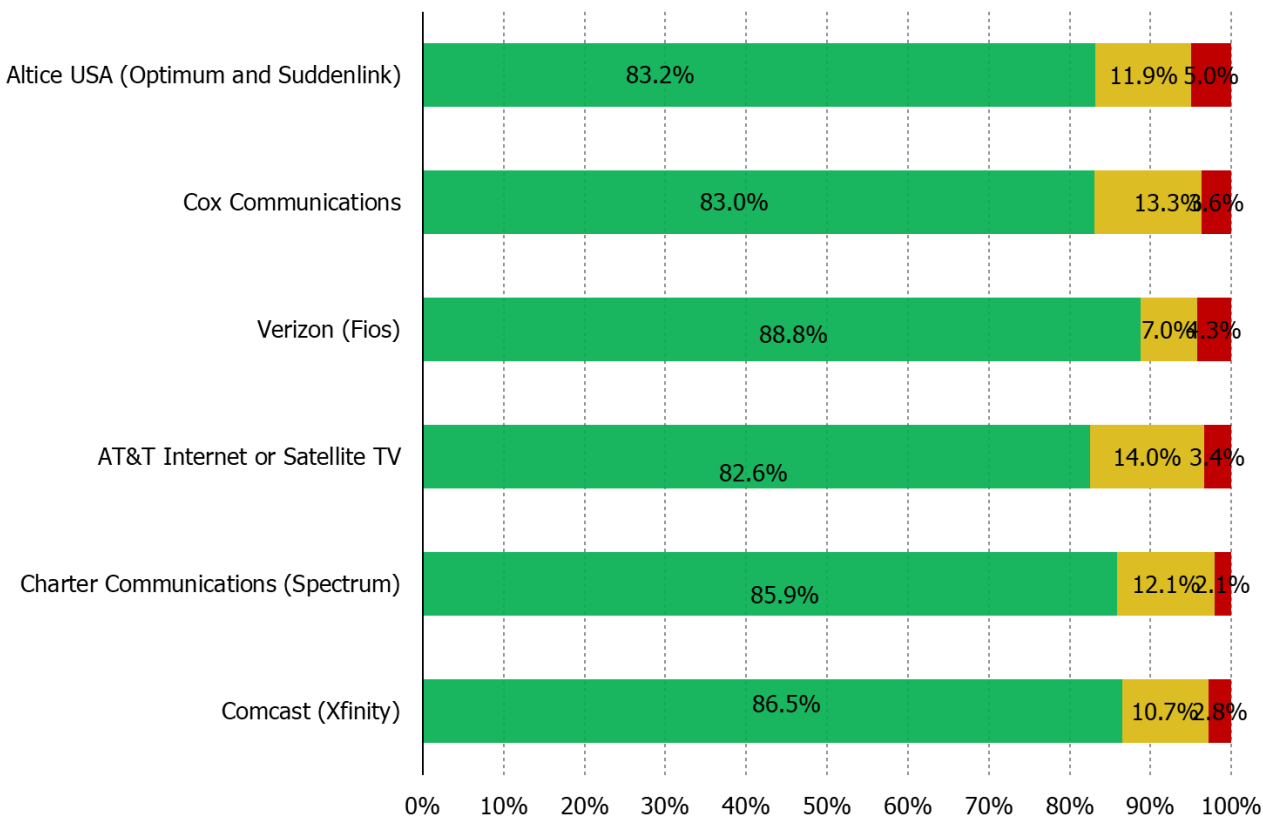

REGARDING YOUR BROADBAND / INTERNET SUBSCRIPTION WITH THE FOLLOWING, WHICH ARE YOU MOST LIKELY TO DO IN THE NEXT YEAR?

Posed to all respondents who have an account with the below.

■ Remain a subscriber ■ Switch to another internet/broadband provider ■ Cancel and just use wireless internet instead

	N=
Comcast (Xfinity)	821
Charter Communications (Spectrum)	581
AT&T Internet or Satellite TV	470
Verizon (Fios)	400
Cox Communications	165
Altice USA (Optimum and Suddenlink)	101

Combining all waves to achieve larger N sizes.