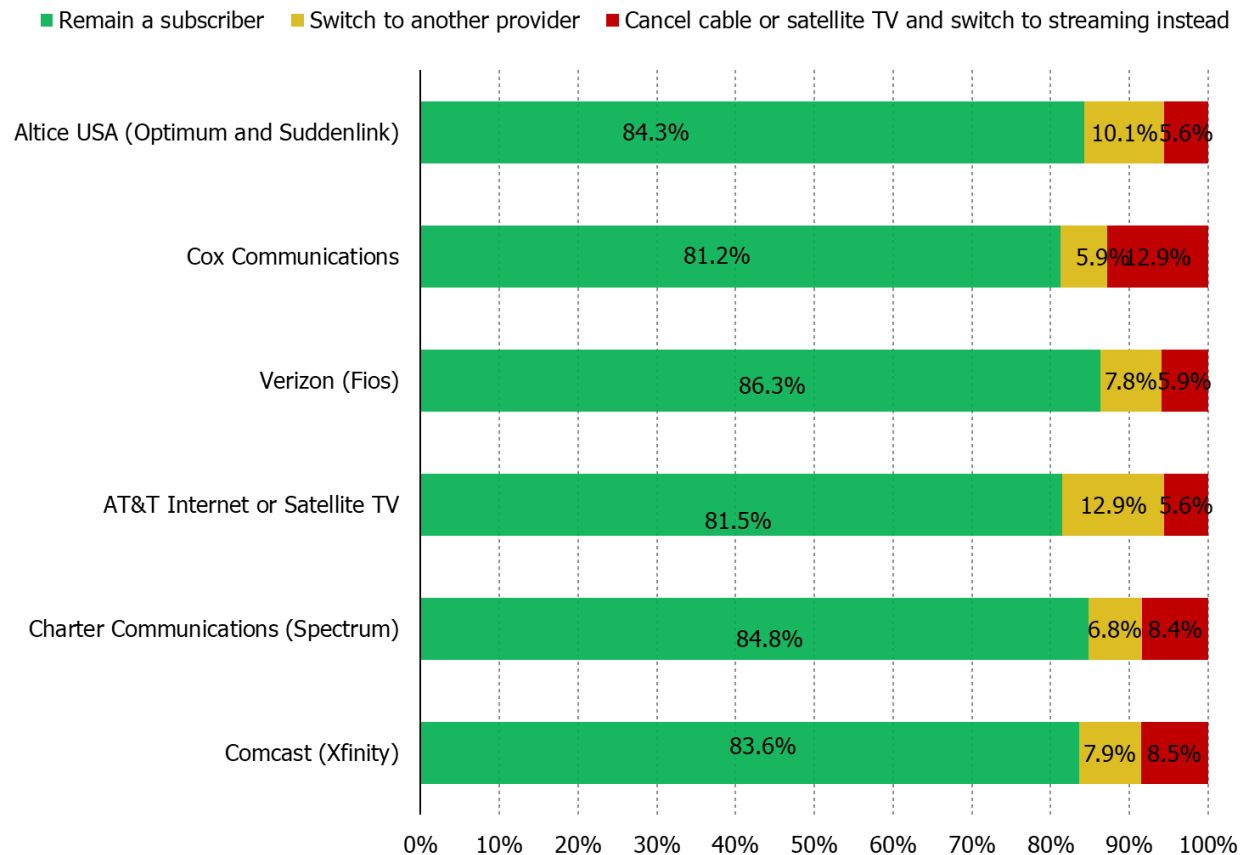

REGARDING YOUR CABLE OR SATELLITE TV SUBSCRIPTION WITH THE FOLLOWING, WHICH ARE YOU MOST LIKELY TO DO IN THE NEXT YEAR?

Posed to all respondents who have an account with the below.

	N=
Comcast (Xfinity)	597
Charter Communications (Spectrum)	382
AT&T Internet or Satellite TV	232
Verizon (Fios)	204
Cox Communications	101
Altice USA (Optimum and Suddenlink)	89

Combining all waves to achieve larger N sizes.