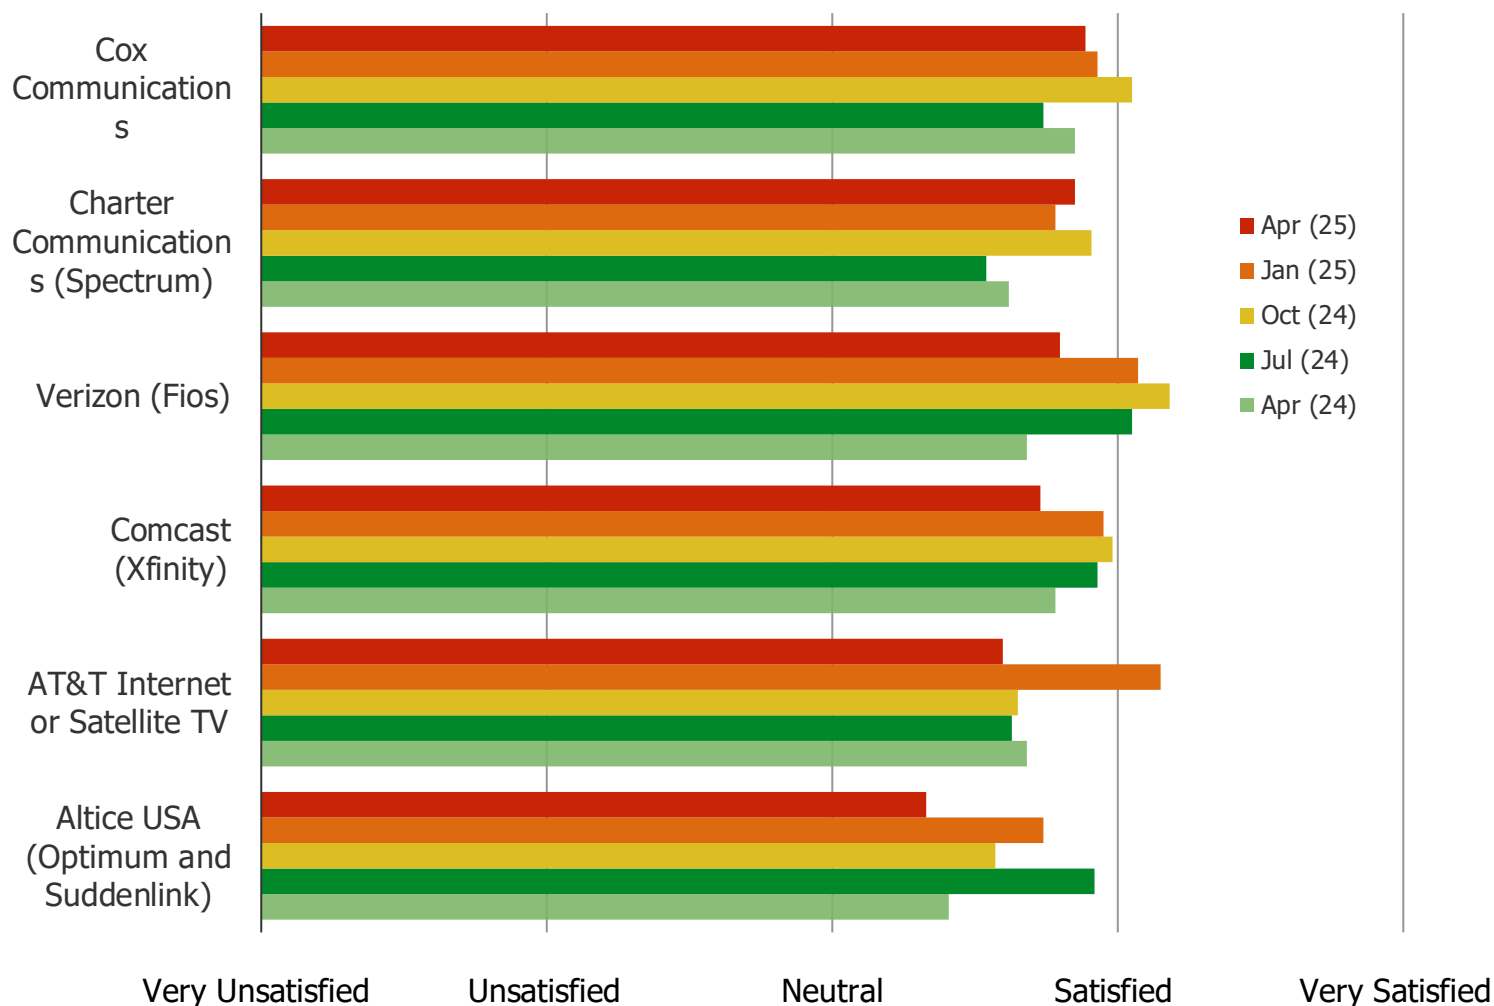

HOW SATISFIED ARE YOU WITH THE CABLE OR SATELLITE TV SERVICE THAT YOU RECEIVE FROM THE FOLLOWING?

Posed to all respondents who have an account with the below.

	N=
Comcast (Xfinity)	108
Charter Communications (Spectrum)	67
AT&T Internet or Satellite TV	40
Verizon (Fios)	35
Cox Communications	19
Altice USA (Optimum and Suddenlink)	12