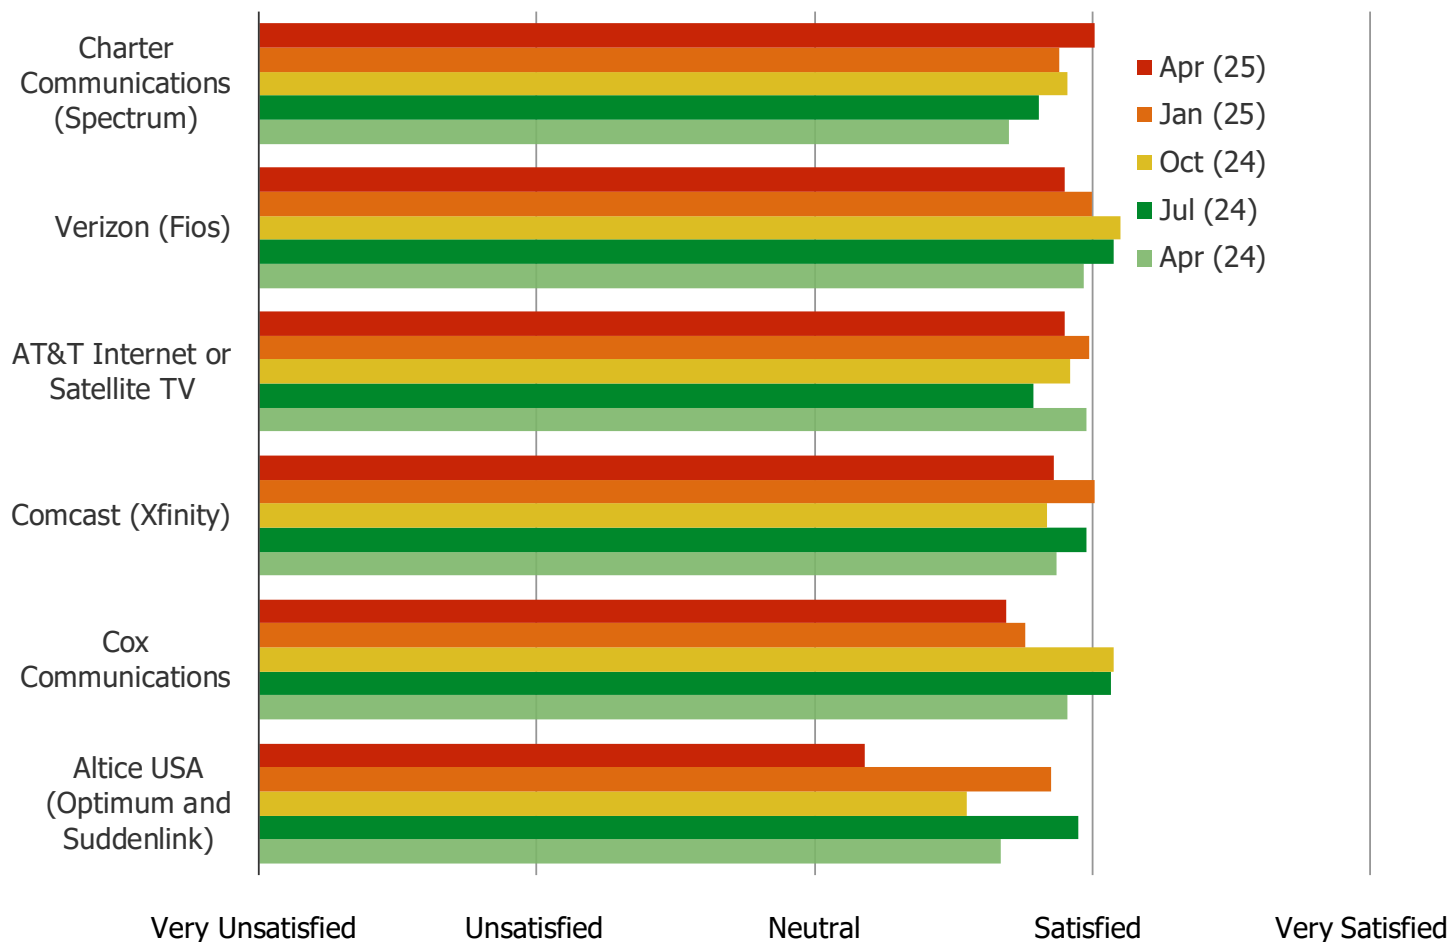

HOW SATISFIED ARE YOU WITH THE BROADBAND / INTERNET SERVICE THAT YOU RECEIVE FROM THE FOLLOWING?

Posed to all respondents who have an account with the below.

	N=
Comcast (Xfinity)	141
Charter Communications (Spectrum)	111
AT&T Internet or Satellite TV	93
Verizon (Fios)	83
Cox Communications	32
Altice USA (Optimum and Suddenlink)	11