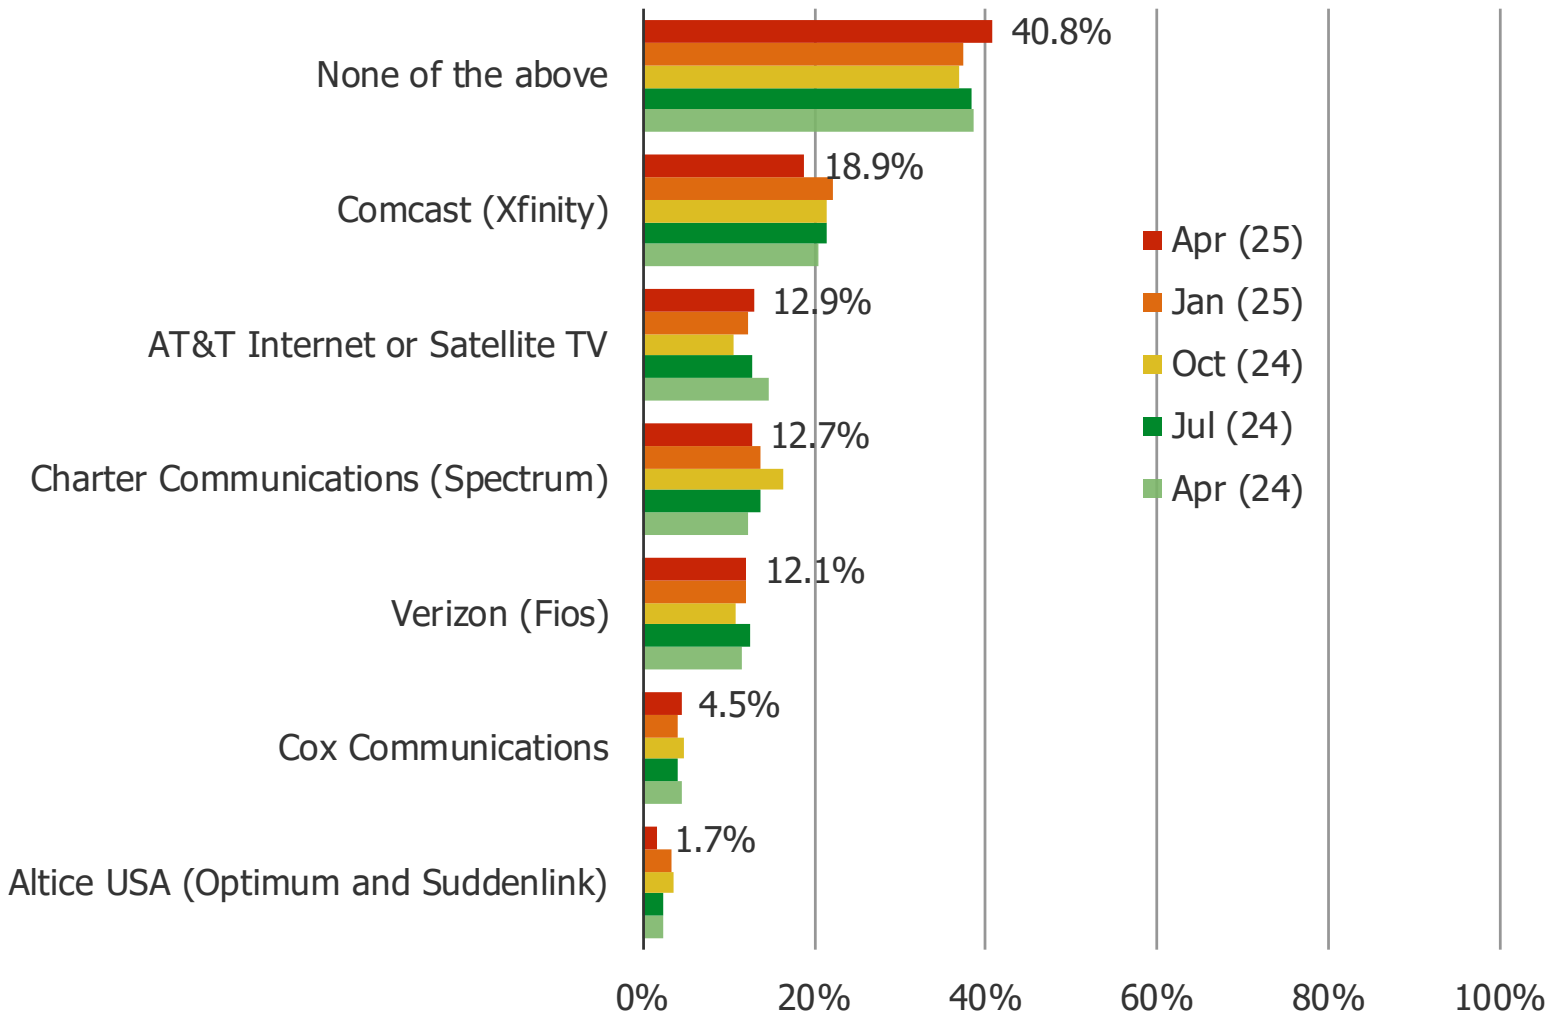

BESPOKE SURVEYS

Cable, Internet, Broadband Volume 5

1000+ Respondents Per Quarter

DO YOU HAVE AN ACCOUNT AT HOME WITH ANY OF THE FOLLOWING PROVIDERS? SELECT ALL THAT APPLY

Posed to all respondents.

WHAT DO YOU USE THIS COMPANY FOR? SELECT ALL THAT APPLY

Posed to all respondents who have an account with the below.

Combining ALL Waves (To Achieve Larger N Sizes)

	N=
Comcast (Xfinity)	1044
Charter Communications (Spectrum)	688
AT&T Internet or Satellite TV	632
Verizon (Fios)	596
Cox Communications	218
Altice USA (Optimum and Suddenlink)	133